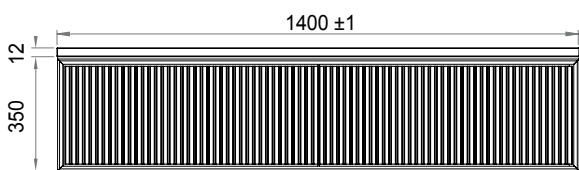

1000 mm

1 lade | 1 drawer | 1 tiroir

1200 mm

2 laden | 2 drawers | 2 tiroirs

1400 mm double/left/right

2 laden | 2 drawers | 2 tiroirs

1600 mm

2 laden | 2 drawers | 2 tiroirs

All content on this drawing is protected by intellectual property laws and the sole property of Looox B.V.

Solid Facet Stripes