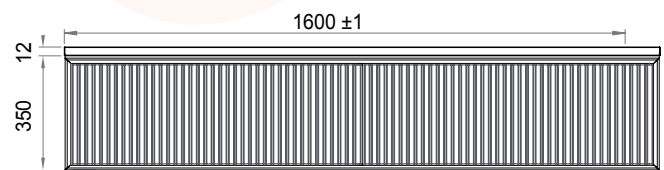

1000 mm

1 lade | 1 drawer | 1 tiroir

1200 mm

2 laden | 2 drawers | 2 tiroirs

1400 mm double/left/right

2 laden | 2 drawers | 2 tiroirs

1600 mm

2 laden | 2 drawers | 2 tiroirs

All content on this drawing is protected by intellectual property laws and the sole property of Looox B.V.

Solid Facet Stripes