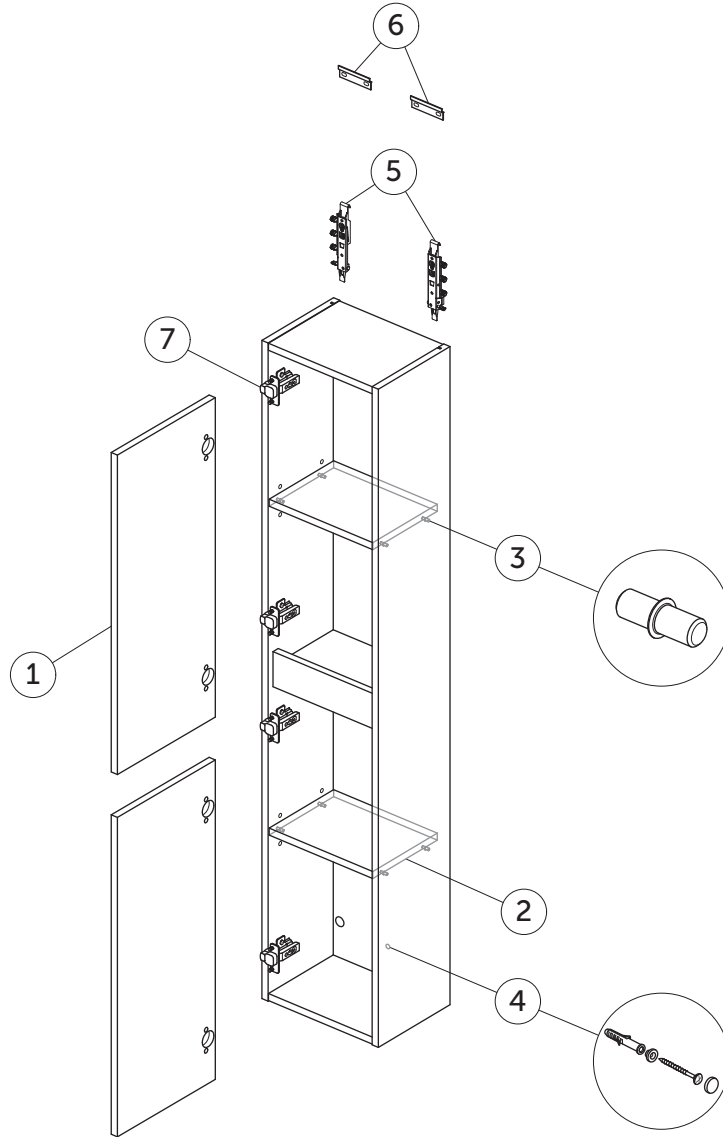

# SPARE PARTS

Tall Unit 300  
2 doors

R0268

EUROVIT<sup>+</sup>  
ULYSSE<sup>+</sup>  
SIMPLICITY<sup>+</sup>

Item	Description	Colour/Finish	Code No.	Quantity
1	Door panel 298 x 728 (No hinges)	WG - Glossy White TI - Mid Grey Y8 - Natural Oak Y9 - Flint Hickory	RF026WG RF026TI RF026Y8 RF026Y9	1
2	Shelf 267 x 198	WG - Glossy White TI - Mid Grey Y8 - Natural Oak Y9 - Flint Hickory	RF027WG RF027TI RF027Y8 RF027Y9	1
3	Shelf support KIT		EV43567	4
4	Security screw fixation column		EF03867	1
5	Hanging bracket KIT Traser-6		EV43867	pair
6	Wall fixation KIT column		EV43767	2
7	Hinge KIT for door SC (Hinge and plate)		EV43667	1 + 1