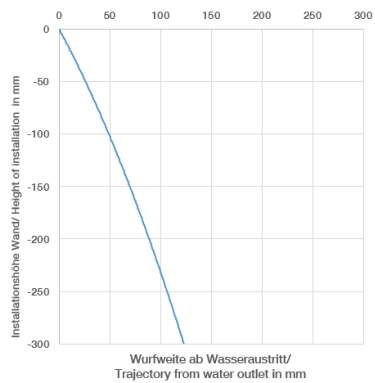

**META META SLIM Wall-mounted single-lever basin mixer without pop-up waste - Brushed Platinum**

META

36 861 662 Product version up to 9/1/2021

- 250mm projection
- fixed spout
- circular, air-enriched flow
- hole diameter spout 37 mm
- hole diameter single-lever mixer 57 mm
- rosette for spout Ø 55mm
- rosette for mixer Ø 78mm
- max. flow 5.7 l/min
- lead-free
- This product can help a building meet the requirements of Green Building Rating Systems, e.g. LEED®, BREEAM®, DGNB

**Required miscellaneous**

**Concealed wall-mounted single-lever mixer - 35 860 970 90**

- min. recess depth 75 mm
- max. recess depth 95 mm
- mixer can be placed above, to the left or to the right of the spout.

36 861 662 Product version up to 9/1/2021  
mm [inches]

Flow rate chart

Trajectory diagram

Codes & Standards

DIN 4109

EN 817

ISO 3822

Ü-Zeichen