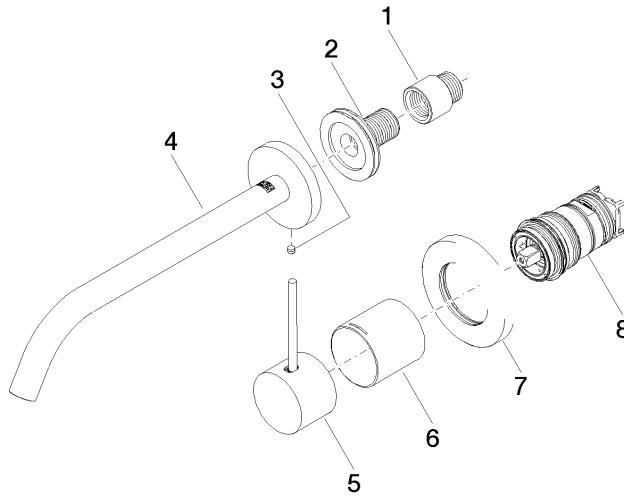

**Required miscellaneous**

**Concealed wall-mounted single-lever mixer - 35 860 970 90**

- min. recess depth 75 mm
- max. recess depth 95 mm
- mixer can be placed above, to the left or to the right of the spout.

META META SLIM Wall-mounted single-lever basin mixer without pop-up waste - Brushed Platinum

---

META

36 861 662 Product version up to 9/1/2021

Certificates and sustainability

---

DVGW\_DW-  
6512DN0

LGA\_29

### Spare parts list

No.	Item Number	Name	Quantity used	Delivery time
5	90 20 66 022 00-06	Handle for washstand wall mounting Kinematics Lever Ø 45 x 33 x115 mm - Brushed Platinum	1.00	20
2	90 24 03 280 00 90	Connection -	1.00	14
6	09 11 02 336-06	Cover Slim Ø 45 x 44 mm - Brushed Platinum	1.00	20
3	09 31 11 112 90	Mounting Threaded pin with hexagon socket with point M5 x 6 mm -	1.00	-
Spare part can no longer be ordered, please order the replacement item				
	043111120090	Mounting Threaded pin M5 x 6 mm -		
4	90 28 22 324 00-06	Spout for washstand wall mounting 250 mm, 5,68 l/min. - Brushed Platinum	1.00	20
7	90 27 62 011 00-06	Cover Ø 78 x Ø 45,7 x 9 mm - Brushed Platinum	1.00	20
1	09 24 03 072 10 90	Extension 1/2" x 20 mm -	1.00	14
8	90 15 05 044 02 90	Cartridge -	1.00	14