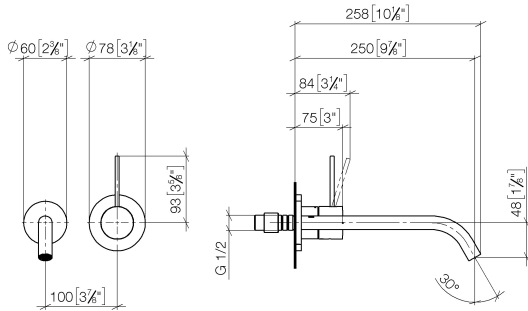

**META META SLIM Wall-mounted single-lever basin mixer without pop-up waste - Brushed Platinum**

META

36 861 662 Product version up to 9/1/2021

- 250mm projection
- fixed spout
- circular, air-enriched flow
- hole diameter spout 37 mm
- hole diameter single-lever mixer 57 mm
- rosette for spout Ø 55mm
- rosette for mixer Ø 78mm
- max. flow 5.7 l/min
- lead-free
- This product can help a building meet the requirements of Green Building Rating Systems, e.g. LEED®, BREEAM®, DGNB

**Required miscellaneous**

**Concealed wall-mounted single-lever mixer - 35 860 970 90**

- min. recess depth 75 mm
- max. recess depth 95 mm
- mixer can be placed above, to the left or to the right of the spout.

36 861 662 Product version up to 9/1/2021  
mm [inches]

Flow rate chart

Trajectory diagram

Codes & Standards

DIN 4109

EN 817

ISO 3822

Ü-Zeichen

### Spare parts list

No.	Item Number	Name	Quantity used	Delivery time
5	90 20 66 022 00-06	Handle for washstand wall mounting Kinematics Lever Ø 45 x 33 x115 mm - Brushed Platinum	1.00	20
2	90 24 03 280 00 90	Connection -	1.00	14
6	09 11 02 336-06	Cover Slim Ø 45 x 44 mm - Brushed Platinum	1.00	20
3	09 31 11 112 90	Mounting Threaded pin with hexagon socket with point M5 x 6 mm -	1.00	-
Spare part can no longer be ordered, please order the replacement item				
	043111120090	Mounting Threaded pin M5 x 6 mm -		
4	90 28 22 324 00-06	Spout for washstand wall mounting 250 mm, 5,68 l/min. - Brushed Platinum	1.00	20
7	90 27 62 011 00-06	Cover Ø 78 x Ø 45,7 x 9 mm - Brushed Platinum	1.00	20
1	09 24 03 072 10 90	Extension 1/2" x 20 mm -	1.00	14
8	90 15 05 044 02 90	Cartridge -	1.00	14