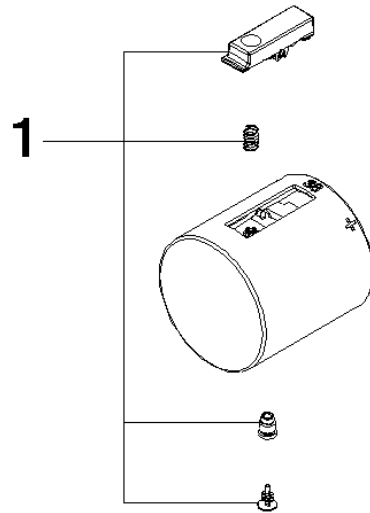

90 17 33 020 00 Product version from 4/1/2025

Parts for other finishes can be found here: [Chrome](#)

Spare parts list

No.	Item Number	Name	Quantity used	Delivery time
1	90 21 33 011 00-13	Repair kit for thermostat handle - black	1.00	14