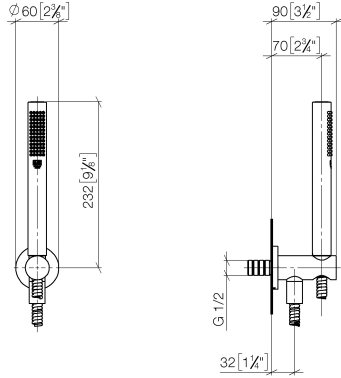

27 802 660 Product version up to 6/3/2020

- COMPACT RAIN, max. flow rate 15 l/min (at 3 bar)
- with anti-scale system
- 3/8" shower outlet
- metal shower hose 1250mm with integrated anti-twist protection

**Technical data:**

- rosette Ø 60 mm
- 1/2" connection

**Notes:**

Intrinsic protection against back flow.

Recommended miscellaneous

**Concealed wall elbow -**

35 085 970 90

- min. recess depth 90 mm
- max. recess depth 163 mm

27 802 660 Product version up to 6/3/2020  
mm [inches]

Flow rate chart

Codes & Standards

DIN 4109

EN 1717

ISO 3822

Scottish Water  
Byelaws

UK Water Supply  
Regulations

LGA\_29

WRAS\_250402

Spare parts list

No.	Item Number	Name	Quantity used	Delivery time
4	90 14 20 026 00 90	Washer 14 x 8 x 2 mm Centellen WS 3820 -	1.00	14
2	28 490 660-28	Wall elbow with integrated shower holder - Brushed Durabron (23kt Gold)	1.00	40
3	90 30 02 072 00-28	Metal shower hose 1/2" x 3/8" x 1250 mm - Brushed Durabron (23kt Gold)	1.00	40
1	28 029 979-28	SERIES-VARIOUS Hand shower - Brushed Durabron (23kt Gold)	1.00	40