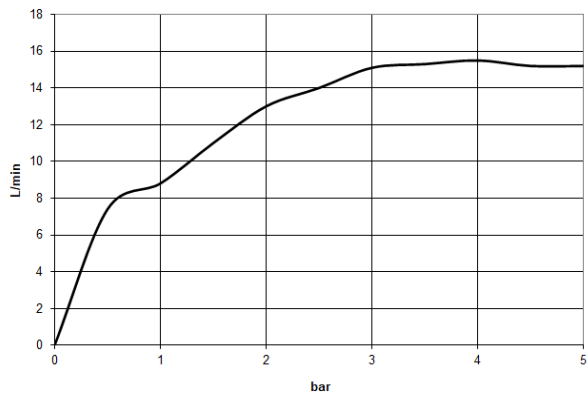

27 802 660 Product version up to 6/3/2020

- COMPACT RAIN, max. flow rate 15 l/min (at 3 bar)
- with anti-scale system
- 3/8" shower outlet
- metal shower hose 1250mm with integrated anti-twist protection

**Technical data:**

- rosette Ø 60 mm
- 1/2" connection

**Notes:**

Intrinsic protection against back flow.

Recommended miscellaneous

**Concealed wall elbow -**

35 085 970 90

- min. recess depth 90 mm
- max. recess depth 163 mm

27 802 660 Product version up to 6/3/2020  
mm [inches]

Flow rate chart

Codes & Standards

DIN 4109

EN 1717

ISO 3822

Scottish Water  
Byelaws

UK Water Supply  
Regulations