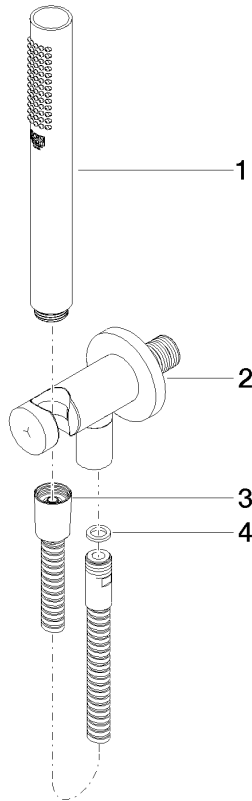

27 802 660 Product version up to 6/3/2020

- COMPACT RAIN, max. flow rate 15 l/min (at 3 bar)
- with anti-scale system
- 3/8" shower outlet
- metal shower hose 1250mm with integrated anti-twist protection

**Technical data:**

- rosette Ø 60 mm
- 1/2" connection

**Notes:**

Intrinsic protection against back flow.

Recommended miscellaneous

**Concealed wall elbow -**

35 085 970 90

- min. recess depth 90 mm
- max. recess depth 163 mm

27 802 660 Product version up to 6/3/2020  
mm [inches]

Flow rate chart

Codes & Standards

DIN 4109

EN 1717

ISO 3822

Scottish Water  
Byelaws

UK Water Supply  
Regulations

LGA\_29

WRAS\_250402

Spare parts list

No.	Item Number	Name	Quantity used	Delivery time
4	90 14 20 026 00 90	Washer 14 x 8 x 2 mm Centellen WS 3820 -	1.00	14
2	28 490 660-28	Wall elbow with integrated shower holder - Brushed Durabron (23kt Gold)	1.00	40
3	90 30 02 072 00-28	Metal shower hose 1/2" x 3/8" x 1250 mm - Brushed Durabron (23kt Gold)	1.00	40
1	28 029 979-28	SERIES-VARIOUS Hand shower - Brushed Durabron (23kt Gold)	1.00	40