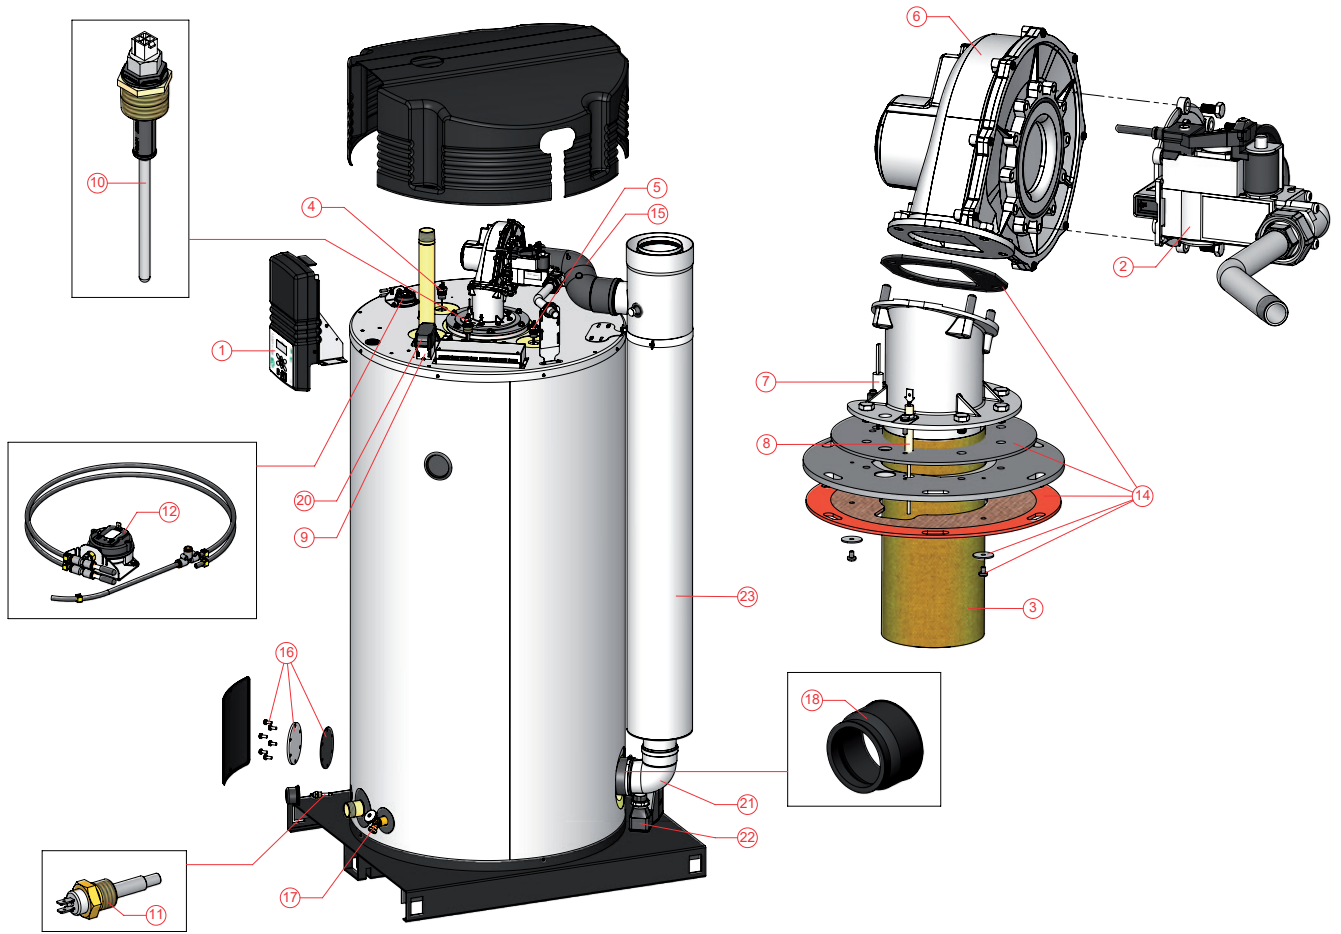

Exploded view BFC Cyclone 80-120 vanaf 01-09-'09

EVD-0053 R2