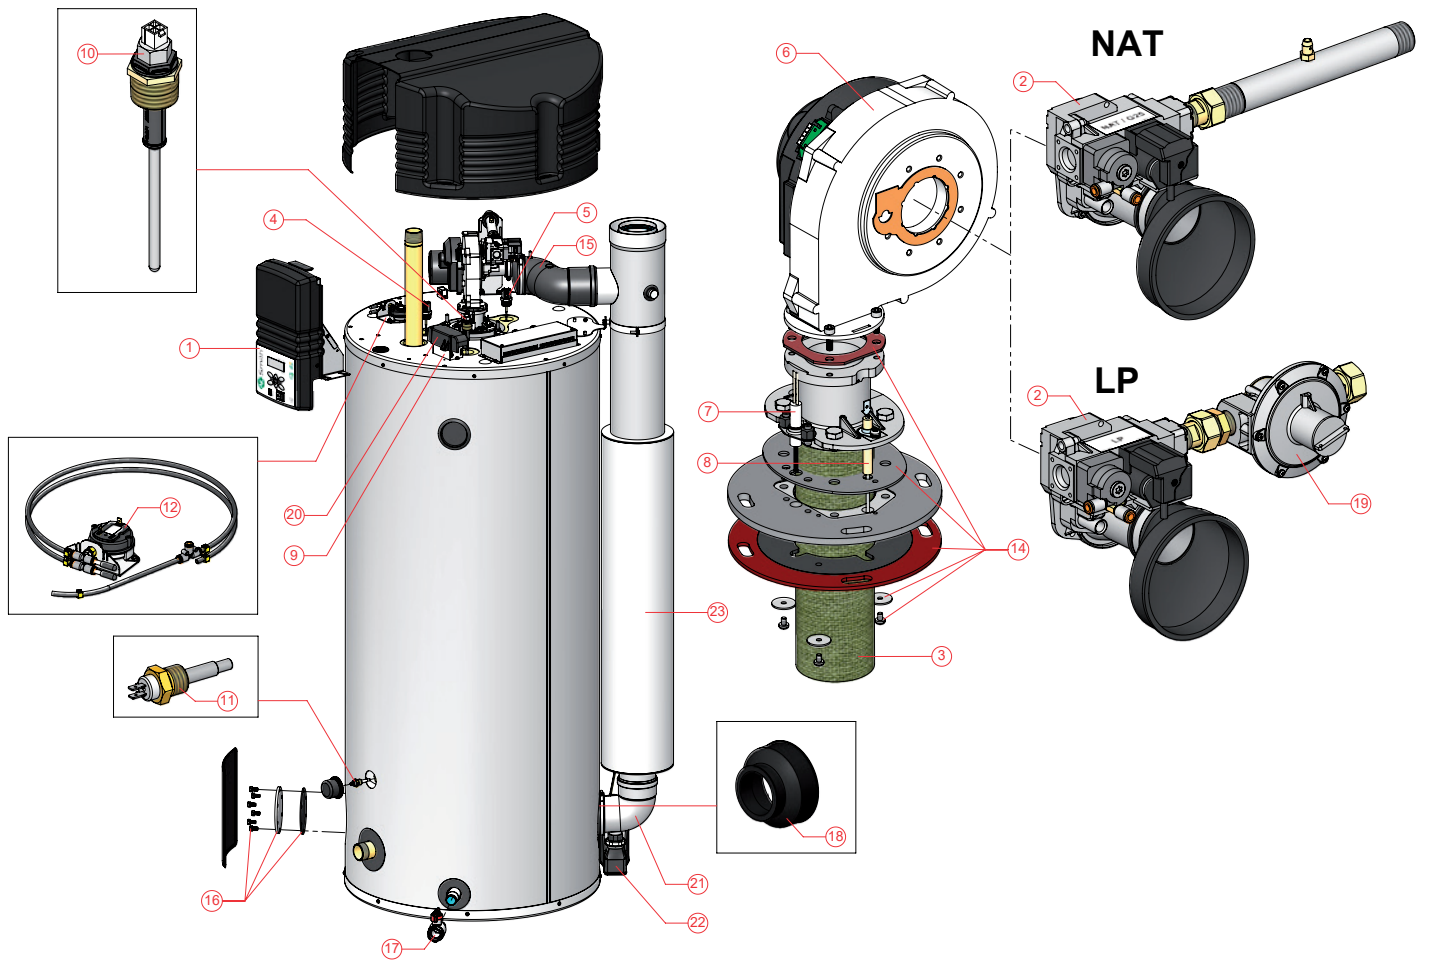

Exploded view BFC Cyclone 28-60 vanaf 31-12-'12

EVD-0052 R4

BFC Cyclone vanaf 01-09-'09

BFC onderdelen

nr	omschrijving	datum	28	30	50	60	80	100	120
1	Besturing	tot 28-07-'13	0311159(S)	0311159(S)	0311159(S)	0311159(S)	0311159(S)	0311159(S)	0311159(S)
		vanaf 29-07-'13							
2	Gasblok (NAT)	tot 30-12-'12	0310187(S)	0310187(S)	0310187(S)	0310187(S)	-	-	-
		vanaf 31-12-'12	0310156(S)	0310156(S)	0310156(S)	0310156(S)	-	-	-
		-	-	-	-	0309166(S)	0309166(S)	0309166(S)	
		-	-	-	-	0309168(S)	0309168(S)	0309168(S)	
	Gasblok (LP)	tot 30-12-'12	0310188(S)	0310188(S)	0310188(S)	0310188(S)	-	-	-
		vanaf 31-12-'12	0310157(S)	0310157(S)	0310157(S)	0310157(S)	-	-	-
3	Brander		0309297(S)	0309297(S)	0309297(S)	0309297(S)	0309125(S)	0309125(S)	0309125(S)
4	Power anode		-	0197709(S)	0197709(S)	0197709(S)	0197709(S)	0197709(S)	0197709(S)
5	Power anode		0197710002(S)	0197710(S)	0197710(S)	0197710(S)	0197710(S)	0197710(S)	0197710(S)
6	Ventilator		0309159(S)	0309159(S)	0309159(S)	0309159(S)	0309119(S)	0309119(S)	0309119(S)
7	Gloeï-ontsteker		0309232(S)	0309232(S)	0309232(S)	0309232(S)	0309232(S)	0309232(S)	0309232(S)
8	Ionisatiepen		0310075(S)	0310075(S)	0310075(S)	0310075(S)	0310075(S)	0310075(S)	0310075(S)
9	Potentiostaat		0306160(S)	0306160(S)	0306160(S)	0306160(S)	0306160(S)	0306160(S)	0306160(S)
10	Temperatuur sensor (boven in tank)		0311295(S)	0311295(S)	0311295(S)	0311295(S)	0311295(S)	0311295(S)	0311295(S)
11	Temperatuur sensor (onder in tank)		0308149(S)	0308149(S)	0308149(S)	0308149(S)	0308149(S)	0308149(S)	0308149(S)
12	Luchtdrukverschikchakelaar (LDS)		0309169(S)	0309169(S)	0309169(S)	0309169(S)	0309331(S)	0309331(S)	0309331(S)
13	Kabelboom		0309136(S)	0309136(S)	0309136(S)	0309136(S)	0309136(S)	0309136(S)	0309136(S)
14	Pakkingen		0309608(S)	0309608(S)	0309608(S)	0309608(S)	0309609(S)	0309609(S)	0309609(S)
15	Luchtinlaatpijp		0309148(S)	0309148(S)	0309148(S)	0309148(S)	0309129(S)	0309129(S)	0309129(S)
16	Reinigingsopening set		0305082(S)	0305082(S)	0305082(S)	0305082(S)	0305082(S)	0305082(S)	0305082(S)
17	Aftapkraan	tot 03-10-'10	0026273004(S)	0026273004(S)	0026273004(S)	0026273004(S)	0026273004(S)	0026273004(S)	0026273004(S)
		vanaf 04-10-'10	0308997(S)	0308997(S)	0308997(S)	0308997(S)	0026273004(S)	0026273004(S)	0026273004(S)
18	Kunststof verloopsoek (uitgang warmtewisselaar)		0192636(S)	0192636(S)	0192636(S)	0192636(S)	0308196(S)	0308196(S)	0308196(S)
19	Drukreduceer	vanaf 31-10-'12	0310180(S)	0310180(S)	0310180(S)	0310180(S)	-	-	-
20	Beschermkap potentiostaat	vanaf 04-05-'15	0311486(S)	0311486(S)	0311486(S)	0311486(S)	0311486(S)	0311486(S)	0311486(S)
21	Bocht (met sifon aansluiting)		0304029(S)	0304029(S)	0304029(S)	0304029(S)	0304029(S)	0304029(S)	0304029(S)
22	Sifon		0306181(S)	0306181(S)	0306181(S)	0306181(S)	0306181(S)	0306181(S)	0306181(S)
-	Kabel gasklep		0309336(S)	0309336(S)	0309336(S)	0309336(S)	0309336(S)	0309336(S)	0309336(S)

BFC accessoires