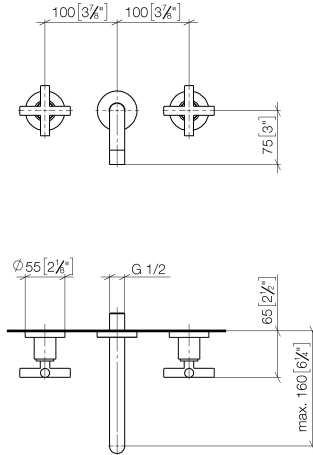

TARA Wall-mounted basin mixer without pop-up waste - Brushed Durabronze (23kt Gold)

TARA

36 707 892 Product version from 4/1/2024

- 160mm projection
- fixed spout
- circular, air-enriched flow
- hole diameter valve 35 mm
- hole diameter spout 35 mm
- rosettes Ø 55 mm
- max. flow 7 l/min
- lead-free
- WRAS
- This product can help a building meet the requirements of Green Building Rating Systems, e.g. LEED®, BREEAM®, DGNB

Required miscellaneous

- Concealed wall-mounted mixer variable positioning -** 35 720 970 90
- min. recess depth 85 mm
 - max. recess depth 145 mm

Required miscellaneous

- Concealed wall-mounted mixer centred spout -** 35 700 970 90
- min. recess depth 85 mm
 - max. recess depth 145 mm

36 707 892 Product version from 4/1/2024
mm [inches]

Flow rate chart

Codes & Standards

DIN 4109	EN 200	ISO 3822	Scottish Water Byelaws
UK Water Supply Regulations	Ü-Zeichen	VA-Zeichen	XP P 41-280

TARA Wall-mounted basin mixer without pop-up waste - Brushed Durabross
(23kt Gold)

Spare parts list

No.	Item Number	Name	Quantity used	Delivery time
7	90 23 01 019 00-28	Aerator M18x1-IG 7,0 l/min. - Brushed Durabronz (23kt Gold)	1.00	40
6	04 28 22 089 10-28	Spout - Brushed Durabronz (23kt Gold)	1.00	40
3	09 24 03 081 10 90	Extension 1/2" x 50 mm -	1.00	14
2	36 310 892-28	TARA Wall valve - Brushed Durabronz (23kt Gold)	2.00	-
Spare part can no longer be ordered, please order the replacement item				
4	90 14 10 026 00 90	O-Ring 20,5 x 3,5 mm -	1.00	14
5	09 27 22 503-28	Rosette DB logo Ø 55 x Ø 22 x 9 mm - Brushed Durabronz (23kt Gold)	1.00	40
1	90 90 03 157 00 90	Head part clockwise closing 1/2" -	2.00	14