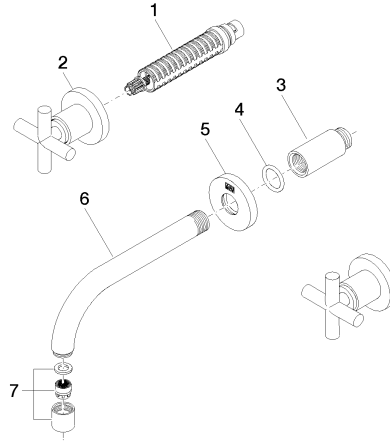

TARA Wall-mounted basin mixer without pop-up waste - Brushed Durabronze (23kt Gold)

TARA

36 707 892 Product version from 4/1/2024

- 160mm projection
- fixed spout
- circular, air-enriched flow
- hole diameter valve 35 mm
- hole diameter spout 35 mm
- rosettes Ø 55 mm
- max. flow 7 l/min
- lead-free
- WRAS
- This product can help a building meet the requirements of Green Building Rating Systems, e.g. LEED®, BREEAM®, DGNB

36 707 892 Product version from 4/1/2024
mm [inches]

Flow rate chart

Codes & Standards

DIN 4109	EN 200	ISO 3822	Scottish Water Byelaws
UK Water Supply Regulations	Ü-Zeichen	VA-Zeichen	XP P 41-280

TARA Wall-mounted basin mixer without pop-up waste - Brushed Durabross
(23kt Gold)

Spare parts list

No.	Item Number	Name	Quantity used	Delivery time
7	90 23 01 019 00-28	Aerator M18x1-IG 7,0 l/min. - Brushed Durabronz (23kt Gold)	1.00	40
6	04 28 22 089 10-28	Spout - Brushed Durabronz (23kt Gold)	1.00	40
3	09 24 03 081 10 90	Extension 1/2" x 50 mm -	1.00	14
2	36 310 892-28	TARA Wall valve - Brushed Durabronz (23kt Gold)	2.00	-
Spare part can no longer be ordered, please order the replacement item				
4	90 14 10 026 00 90	O-Ring 20,5 x 3,5 mm -	1.00	14
5	09 27 22 503-28	Rosette DB logo Ø 55 x Ø 22 x 9 mm - Brushed Durabronz (23kt Gold)	1.00	40
1	90 90 03 157 00 90	Head part clockwise closing 1/2" -	2.00	14