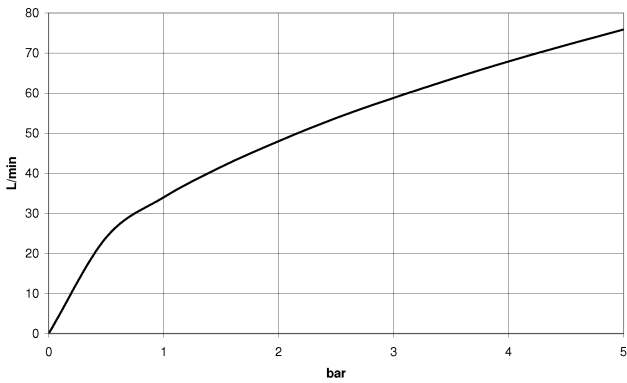

28 450 370 Product version up to 7/6/2018

- 1/2" shower outlet
- rosette Ø 60 mm
- 1/2" connection
- WRAS

Intrinsic protection against back flow.

	Brushed Durabronze (23kt Gold)	28 450 370-28
	Chrome	28 450 370-00
	Brushed Platinum	28 450 370-06
	Platinum	28 450 370-08
	Durabronze (23kt Gold)	28 450 370-09
	Brushed Dark Brass (PVD)	28 450 370-39
	Brushed Bronze (PVD)	28 450 370-42
	Brushed Dark Platinum	28 450 370-99

Recommended miscellaneous

- Concealed wall elbow -** 35 085 970 90
- min. recess depth 90 mm
 - max. recess depth 163 mm

28 450 370 Product version up to 7/6/2018

Flow rate chart

Codes & Standards

EN 1717

Scottish Water
Byelaws