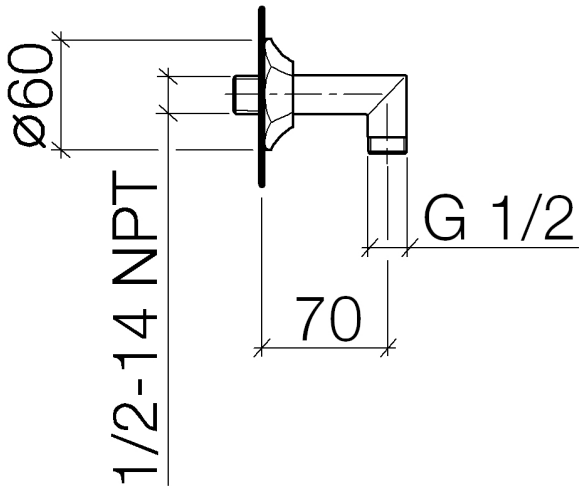

28 450 370 Product version up to 7/6/2018

- 1/2" shower outlet
- rosette Ø 60 mm
- 1/2" connection
- WRAS

Intrinsic protection against back flow.

	Brushed Durabronze (23kt Gold)	28 450 370-28
	Chrome	28 450 370-00
	Brushed Platinum	28 450 370-06
	Platinum	28 450 370-08
	Durabronze (23kt Gold)	28 450 370-09
	Brushed Dark Brass (PVD)	28 450 370-39
	Brushed Bronze (PVD)	28 450 370-42
	Brushed Dark Platinum	28 450 370-99

Recommended miscellaneous

- Concealed wall elbow -** 35 085 970 90
- min. recess depth 90 mm
 - max. recess depth 163 mm

28 450 370 Product version up to 7/6/2018

Flow rate chart

Codes & Standards

EN 1717

Scottish Water
Byelaws

UK Water Supply
Regulations

MADISON Wall elbow - Brushed Durabronz (23kt Gold)

MADISON

28 450 370 Product version up to 7/6/2018

Certificates and sustainability

Belgaqua_21-381-2 WRAS_240502

Spare parts list

No.	Item Number	Name	Quantity used	Delivery time
1	09 27 37 003-28	Rosette Ø 60,6 x 17,3 mm - Brushed Durabronz (23kt Gold)	1.00	40
2	90 14 10 026 00 90	O-Ring 20,5 x 3,5 mm -	1.00	14
4	90 23 01 040 00 90	Back-flow preventer Check valve cartridge, DW15 -	1.00	14
3	09 11 03 021-28	Connection 93,5 x 42,5 x 21 mm - Brushed Durabronz (23kt Gold)	1.00	40