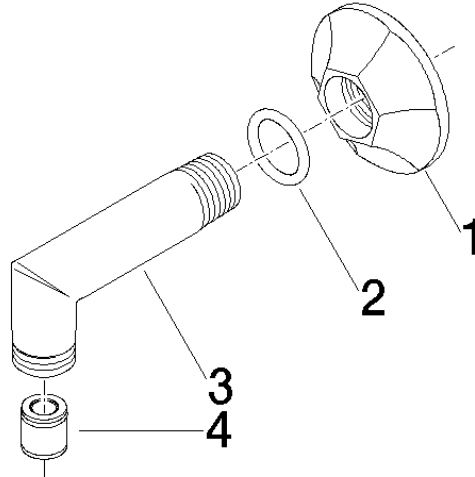

28 450 370 Product version up to 7/6/2018

- 1/2" shower outlet
- rosette Ø 60 mm
- 1/2" connection
- WRAS

Intrinsic protection against back flow.

	Brushed Durabronze (23kt Gold)	28 450 370-28
	Chrome	28 450 370-00
	Brushed Platinum	28 450 370-06
	Platinum	28 450 370-08
	Durabronze (23kt Gold)	28 450 370-09
	Brushed Dark Brass (PVD)	28 450 370-39
	Brushed Bronze (PVD)	28 450 370-42
	Brushed Dark Platinum	28 450 370-99

Recommended miscellaneous

- Concealed wall elbow -** 35 085 970 90
- min. recess depth 90 mm
 - max. recess depth 163 mm

28 450 370 Product version up to 7/6/2018

Flow rate chart

Codes & Standards

EN 1717

Scottish Water
Byelaws

UK Water Supply
Regulations

MADISON Wall elbow - Brushed Durabronz (23kt Gold)

MADISON

28 450 370 Product version up to 7/6/2018

Certificates and sustainability

Belgaqua_21-381-2 WRAS_240502

Spare parts list

No.	Item Number	Name	Quantity used	Delivery time
1	09 27 37 003-28	Rosette Ø 60,6 x 17,3 mm - Brushed Durabronz (23kt Gold)	1.00	40
2	90 14 10 026 00 90	O-Ring 20,5 x 3,5 mm -	1.00	14
4	90 23 01 040 00 90	Back-flow preventer Check valve cartridge, DW15 -	1.00	14
3	09 11 03 021-28	Connection 93,5 x 42,5 x 21 mm - Brushed Durabronz (23kt Gold)	1.00	40