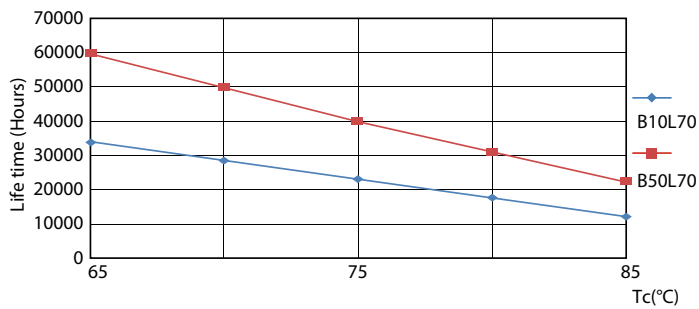

## Fotometrische gegevens

General uniform lighting - MAS LEDtube HF 1500mm HE 20W 865 T5

Spectral Power Distribution Colour - MAS LEDtube HF 1500mm HE 20W 865 T5

Light Distribution Diagram - MAS LEDtube HF 1500mm HE 20W 865 T5

## Levensduur

LifetimeVsTc

FailureRate