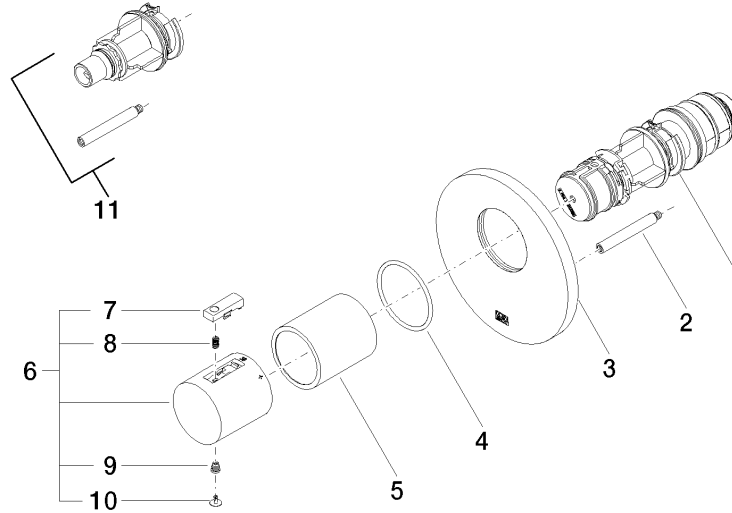

-IBA1-EN

Environmental.prod

uct-declarat

36 501 979 Product version up to 2/2/2021

Spare parts list

No.	Item Number	Name	Quantity used	Delivery time
7	90 21 33 011 00-13	Repair kit for thermostat handle - black	1.00	14
3	09 11 02 162-99	xTOOL Rosette Modern Ø 124 x 10 mm - Brushed Dark Platinum	1.00	-
Spare part can no longer be ordered, please order the replacement item				
	091102537-99	xTOOL Rosette Ø 124 x 10 mm - Brushed Dark Platinum		
5	90 21 02 112 00-99	Sleeve - Brushed Dark Platinum	1.00	40
11	12 178 970 90	Extension 46 mm -	1.00	14
2	90 31 09 095 00 90	Rod -	1.00	14
9	90 30 30 136 00 90	Bolt -	1.00	14
10	90 31 20 049 00-13	Plug - black	1.00	40
4	90 14 10 049 00 90	O-Ring 45,69 x 2,62 mm -	1.00	14
8	90 16 02 027 00 90	Spring Ø 4,5 x 7,5 mm -	1.00	14
1	90 15 02 065 00 90	Thermostat cartridge with control unit Ø 44 x 147 mm -	1.00	14
6	90 17 33 004 00-99	Handle for thermostat Ø 46 x 48 mm - Brushed Dark Platinum	1.00	-
Spare part can no longer be ordered, please order the replacement item				
	90173302000-99	Handle for thermostat Ø 46 x 48 mm - Brushed Dark Platinum		