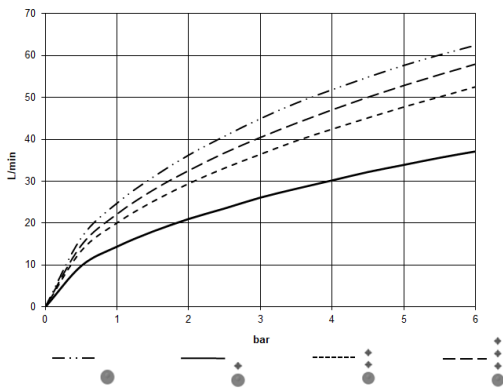

Required miscellaneous

	xTOOL Concealed thermostat module without volume control - •min. recess depth 85 mm •max. recess depth 110 mm	35 503 970 90
--	--	---------------

Required miscellaneous

	xGRID Installation track 555 mm -	12 360 970 90
--	--	---------------

Recommended miscellaneous

	xGRID Attachment set for integrating in the dry wall construction -	12 340 970 90
--	--	---------------

36 501 979 Product version up to 2/2/2021
mm [inches]

Flow rate chart

Codes & Standards