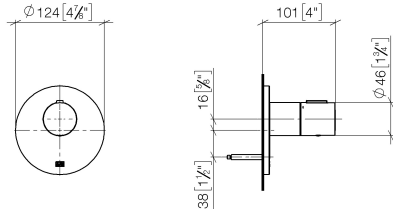

Required miscellaneous

	xTOOL Concealed thermostat module without volume control - •min. recess depth 85 mm •max. recess depth 110 mm	35 503 970 90
--	--	---------------

Required miscellaneous

	xGRID Installation track 555 mm -	12 360 970 90
--	--	---------------

Recommended miscellaneous

	xGRID Attachment set for integrating in the dry wall construction -	12 340 970 90
--	--	---------------

36 501 979 Product version up to 2/2/2021
mm [inches]

Flow rate chart

Codes & Standards