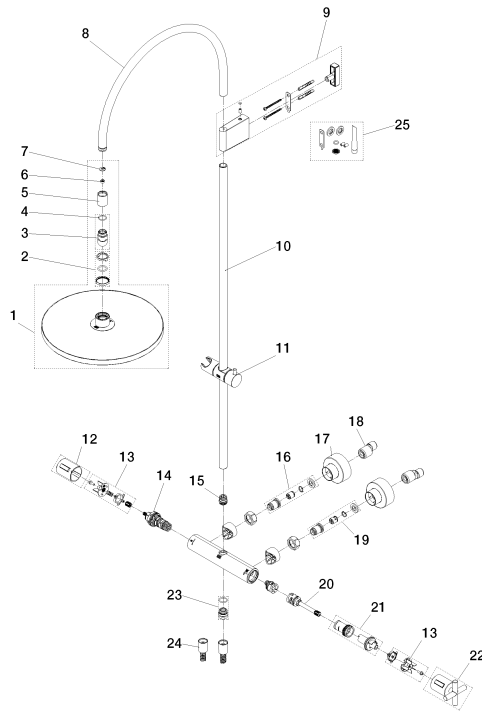

**TARA Showerpipe with shower thermostat without hand shower 300 mm -
Brushed Dark Bronze (PVD)**

TARA

34 465 892 Product version from 6/1/2025

Parts for other
finishes can be found
here: [Chrome](#)

TARA Showerpipe with shower thermostat without hand shower 300 mm - Brushed Dark Bronze (PVD)

TARA

34 465 892 Product version from 6/1/2025

Spare parts list

No.	Item Number	Name	Quantity used	Delivery time
19	90 31 20 540 00 90	Connection Seat without lug right -	1.00	14
16	90 31 20 530 00 90	Connection Seat without lug left -	1.00	14
3	90 18 40 260 00-43	Ball joint with pipe aerator - Brushed Dark Bronze (PVD)	1.00	40
12	90 17 33 030 01-43	handle	1.00	-
Spare part can no longer be ordered, please order the replacement item				
23	90 31 20 516 00-43	nipple	1.00	-
Spare part can no longer be ordered, please order the replacement item				
14	90 15 02 071 00 90	Thermostat cartridge -	1.00	14
18	04 11 04 030 00 90	S-connection with sound damper and seal 1 pair G1/2 x G3/4 -	1.00	14
15	90 24 03 540 01 90	Nipple Coupling M20 x 1 -	1.00	14
13	90 12 12 072 00 90	Retainer for thermostat handle Ø 15 x 12 mm -	2.00	14
20	90 15 02 071 03 90	Diverter Ø 25 x 25 mm -	1.00	14
6	09 23 01 101 90	Flow limiter pink 14 l/min. -	1.00	14
5	90 21 02 029 00-43	Cover/sleeve for rain shower - Brushed Dark Bronze (PVD)	1.00	40
2	90 23 10 096 00 90	ring set for rain shower -	1.00	14
22	11 432 892-43	TARA Regulator handle - Brushed Dark Bronze (PVD)	1.00	82
4	09 14 10 116 90	O-Ring EPDM 70 17,17 x 1,78 mm -	1.00	14
8	90 28 22 614 00-43	Spout for shower pipe Ø 20 x 209 mm - Brushed Dark Bronze (PVD)	1.00	40
1	90 12 05 096 00-43	Rainshower round Ø 300 mm - Brushed Dark Bronze (PVD)	1.00	40
10	90 28 22 612 00-43	Pipe Ø 20 x 209 mm - Brushed Dark Bronze (PVD)	1.00	40
7	09 16 01 014 90	Ring Retaining ring Ø 15 x 1 mm -	1.00	14
21	90 30 40 018 00 90	Adapter for diverter -	1.00	14
9	90 17 20 315 00-43	holder	1.00	-
Spare part can no longer be ordered, please order the replacement item				
24	90 30 02 090 00-43	hose	1.00	-
Spare part can no longer be ordered, please order the replacement item				
17	90 31 20 512 00-43	rosette	1.00	-
Spare part can no longer be ordered, please order the replacement item				
11	90 30 12 530 03-43	slider	1.00	-
Spare part can no longer be ordered, please order the replacement item