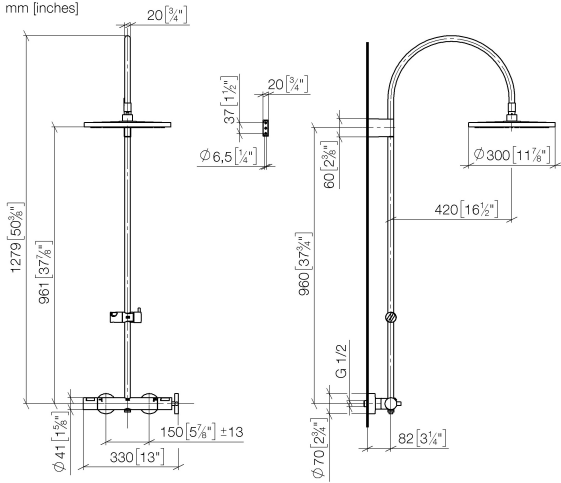

Control element:

- rotary diverter with volume control and shut-off function
- with FlowReduce function
- metal shower hose 1750mm with integrated anti-twist protection
- slide bar
- 1/2" connection

Technical data:

- shower with fixed riser projection 420mm
- height of fittings up to rain shower (bottom edge) 964mm
- height of fittings up to top edge of elbow 1267mm
- slide-on rosettes Ø 70 mm
- gauge 150 mm - 13 mm
- Pipe diameter 20 mm

Required miscellaneous

Hand shower FlowReduce 120 mm - Brushed Dark Bronze (PVD) 28 012 979-43 0010

- 5 jets
- Ø 120 mm

Required miscellaneous

Hand shower 120 mm - Brushed Dark Bronze (PVD) 28 012 979-43

- 5 jets
- Ø 120 mm

**TARA Showerpipe with shower thermostat without hand shower 300 mm -
Brushed Dark Bronze (PVD)**

TARA

34 465 892 Product version from 6/1/2025
mm [inches]

Flow rate chart

Codes & Standards

EN 1717

TARA Showerpipe with shower thermostat without hand shower 300 mm - Brushed Dark Bronze (PVD)