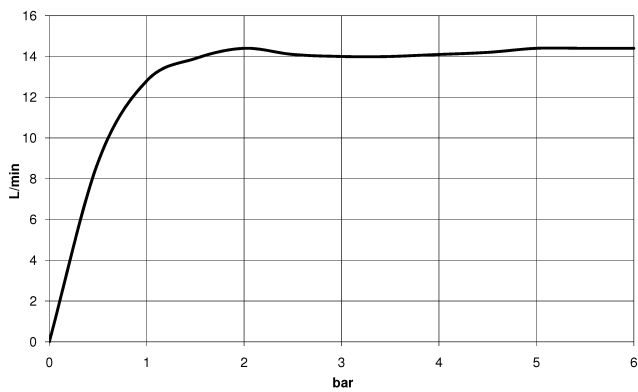

Flow rate chart

Codes & Standards

EN 1717