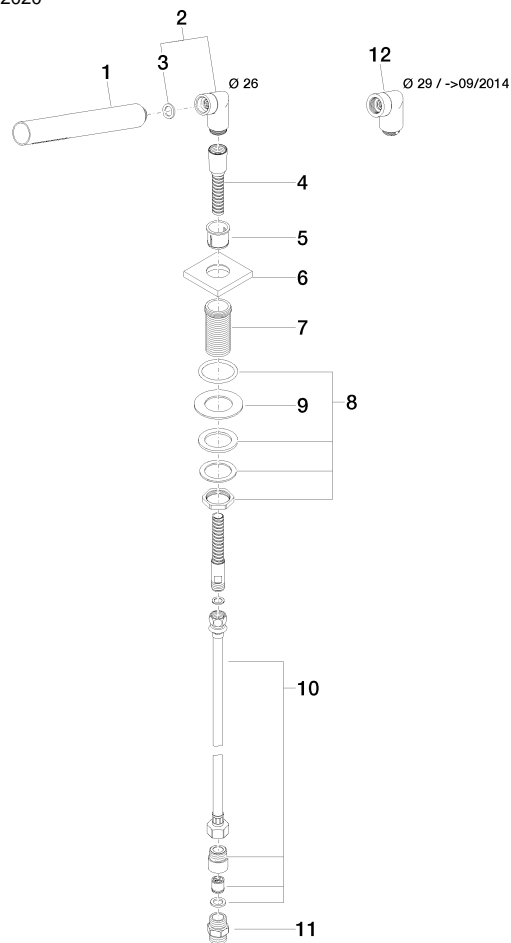

**Hand shower set for bath rim or tile edge installation - Brushed Durabronz (23kt Gold) SERIES SPECIFIC**

27 702 980 Product version up to 5/15/2020

- COMPACT RAIN, max. flow rate 6.8 l/min (at 3 bar)
- with anti-scale system
- rosette 60 x 60 mm
- hole diameter 32 mm
- metal shower hose 1750mm with integrated anti-twist protection
- WRAS

## Flow rate chart

## Hand shower set for bath rim or tile edge installation - Brushed Durabronz (23kt SERIES SPECIFIC Gold)

---

27 702 980 Product version up to 5/15/2020

Certificates and sustainability

---

LGA\_29

Belgaqua\_21-383-2 WRAS\_2209

## Spare parts list

No.	Item Number	Name	Quantity used	Delivery time
3	90 14 20 002 00 90	Washer 18,5 x 12,0 x 2,0 mm -	1.00	14
6	09 27 68 003-28	Rosette M33 x 1,5 60 x 60 x 9 mm - Brushed Durabronz (23kt Gold)	1.00	40
12	04 24 04 187 00-28	Elbow 20° - Brushed Durabronz (23kt Gold)	1.00	40
4	28 322 970-28	Metal shower hose 1/2" x 3/8" x 1750 mm - Brushed Durabronz (23kt Gold)	1.00	40
7	09 30 01 090-07	Connection Ø 33 x 67 mm - untreated nickel-plated	1.00	40
10	12 505 970 90	High pressure hose 1/2" x 3/8" x 500 mm -	1.00	14
11	90 24 03 168 00 90	Nipple 1/2" x 1/2" -	1.00	14
9	09 30 11 060 90	Disc 60 x 34 x 2 mm -	1.00	14
8	04 23 10 032 46 90	Mounting with seals M30 x 1,5 -	1.00	14
2	04 24 04 287 00-28	Nipple 20° - Brushed Durabronz (23kt Gold)	1.00	40
5	90 18 40 085 00 90	Sleeve -	1.00	14
1	90 12 11 140 41-28	Bar-type hand shower 6,8 l/min - Brushed Durabronz (23kt Gold)	1.00	-