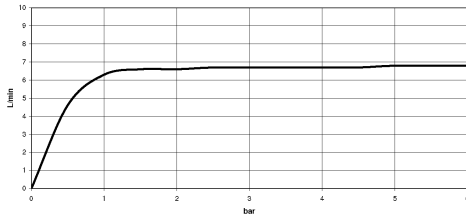

**Hand shower set for bath rim or tile edge installation - Brushed Durabronz (23kt Gold) SERIES SPECIFIC**

27 702 980 Product version up to 5/15/2020

- COMPACT RAIN, max. flow rate 6.8 l/min (at 3 bar)
- with anti-scale system
- rosette 60 x 60 mm
- hole diameter 32 mm
- metal shower hose 1750mm with integrated anti-twist protection
- WRAS

Two-piece design allows hose to later be changed without dismantling the fitting.

Intrinsic protection against back flow.

	Brushed Durabronz (23kt Gold)	27 702 980-28
	Chrome	27 702 980-00
	Brushed Platinum	27 702 980-06
	Platinum	27 702 980-08
	Dark Chrome	27 702 980-19
	Brushed Light Gold (PVD)	27 702 980-27
	Matte Black	27 702 980-33
	Brushed Gold (PVD)	27 702 980-37
	Brushed Dark Brass (PVD)	27 702 980-39
	Brushed Bronze (PVD)	27 702 980-42
	Brushed Dark Bronze (PVD)	27 702 980-43
	Brushed Champagne (22kt Gold)	27 702 980-46
	Champagne (22kt Gold)	27 702 980-47
	Brushed Chrome	27 702 980-93
	Brushed Dark Platinum	27 702 980-99

## Flow rate chart