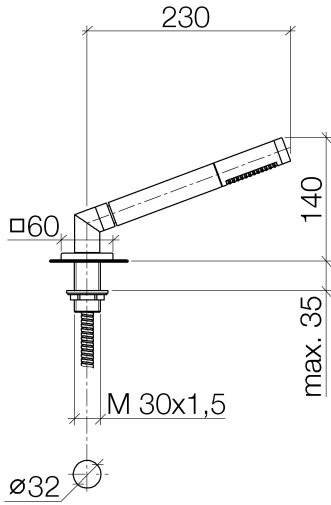

Hand shower set for bath rim or tile edge installation - Brushed Durabronz (23kt SERIES SPECIFIC Gold)

27 702 980 Product version up to 5/15/2020

Flow rate chart