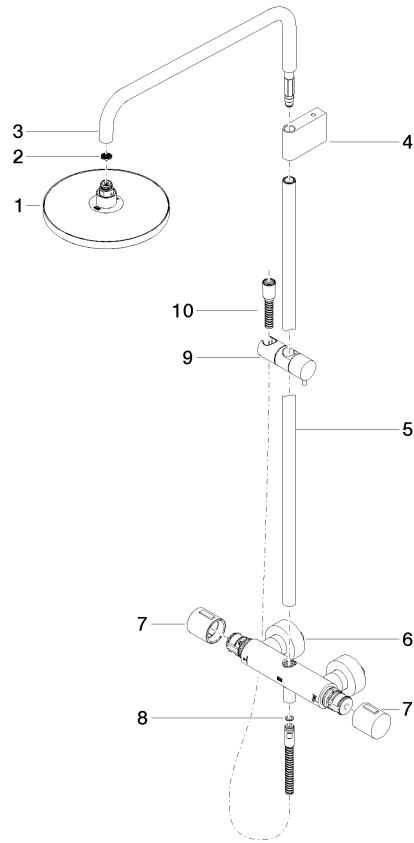

Hand shower:

Control element:

- rotary diverter with volume control and shut-off function
- slide-on rosettes Ø 70 mm
- metal shower hose 1750mm with integrated anti-twist protection
- slide bar

technical data:

- shower with fixed riser projection 453mm
- height of fittings up to rain shower (bottom edge) 1009mm
- height of fittings up to top edge of elbow 1150mm
- Pipe diameter 23.5 mm
- gauge 150 mm - 13 mm
- 1/2" connection
- quick clearing

34 459 979 Product version from 4/1/2024

mm [inches]

1:10

Flow rate chart

Codes & Standards

DIN 4109

EN 1111

EN 1717

SERIES SPECIFIC

34 459 979 Product version from 4/1/2024

Parts for other
finishes can be found
here: [Chrome](#)

Spare parts list

No.	Item Number	Name	Quantity used	Delivery time
	10 28 322 970-06	Metal shower hose 1/2" x 3/8" x 1750 mm - Brushed Platinum	1.00	14
	5 90 28 22 349 00-06	Pipe Ø 23,5 x 911,5 mm - Brushed Platinum	1.00	20
	3 90 28 22 348 00-06	Pipe 505 x 110 x 345 mm - Brushed Platinum	1.00	20
	1 90 12 05 092 20-06	Rainshower round Ø 220 mm - Brushed Platinum	1.00	20
	4 90 17 11 150 00-06	Holder for rain showers 140 x 95 x 90 mm - Brushed Platinum	1.00	20
	9 12 570 970-06	Slide unit - Brushed Platinum	1.00	20
	6 04 17 01 250 00-06	Connection for thermostat deck mounting with 2-way diverter 281 x 126 x 104 mm - Brushed Platinum	1.00	20
	2 09 23 01 039 90	Sieve seal Ø 19 x 5,5 mm -	1.00	14
	7 90 17 33 015 00-06	Handle for thermostat Ø 48 x 48 mm - Brushed Platinum	2.00	20
	8 90 14 20 026 00 90	Washer 14 x 8 x 2 mm Centellen WS 3820 -	1.00	14