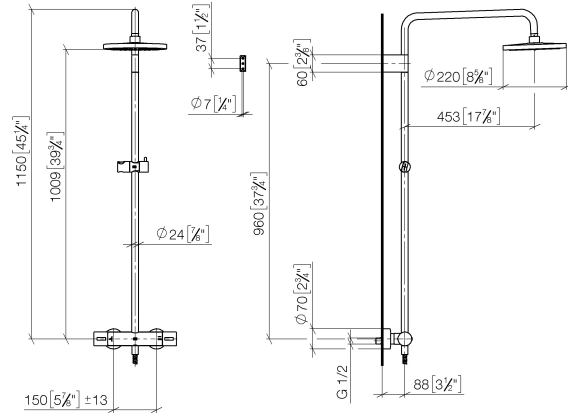

Hand shower:

Control element:

- rotary diverter with volume control and shut-off function
- slide-on rosettes Ø 70 mm
- metal shower hose 1750mm with integrated anti-twist protection
- slide bar

technical data:

	Hand shower FlowReduce 130 mm - Brushed Platinum	28 016 979-06 0010
---	---	-----------------------

Required miscellaneous

	Hand shower FlowReduce 120 mm - Brushed Platinum ●5 jets ●Ø 120 mm	28 012 979-06 0010
---	---	-----------------------

34 459 979 Product version from 4/1/2024

mm [inches]

1:10

Flow rate chart

Codes & Standards

DIN 4109

EN 1111

EN 1717