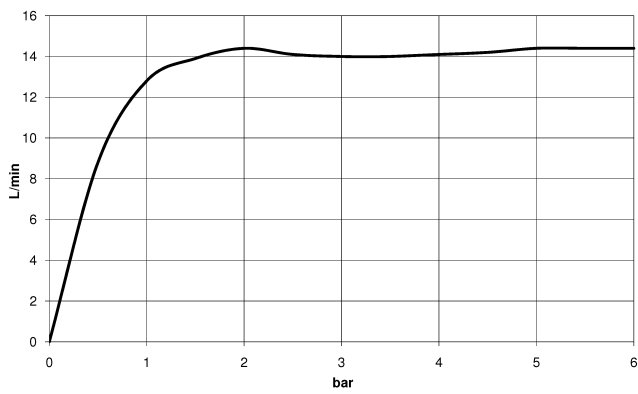

Flow rate chart

Codes & Standards

DIN 4109

EN 1717

ISO 3822

Scottish Water
Byelaws

UK Water Supply
Regulations

Ü-Zeichen