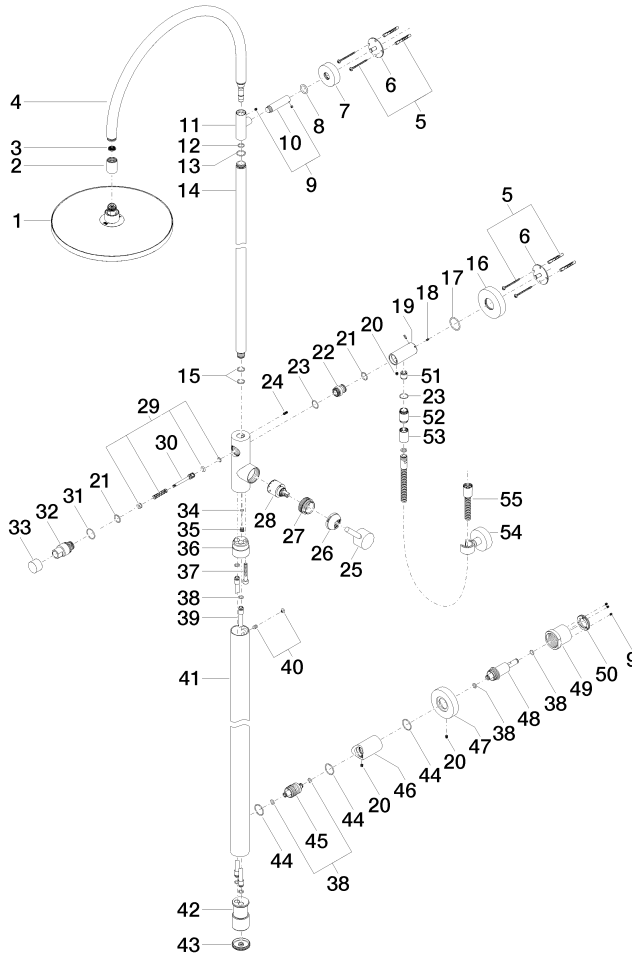

26 024 661 Product version from 10/1/2023

- shower with fixed riser projection 450mm
- pivotable 180°
- overhead shower: rain flow
- rain shower Ø 300 mm
- rain shower with anti-scale system
- max. rainshower flow 14 l/min
- Function from: 10 l/min
- shower holder with rosette Ø 78mm
- slide-on rosettes Ø 55 mm
- 1500 mm metal shower hose
- height of fittings up to top edge of elbow 2280mm
- height of fittings up to rain shower (bottom edge) 1940mm
- automatic diverter for fixed-riser shower/hand shower
- Pipe diameter 20 mm
- quick clearing
- WRAS

### Spare parts list

No.	Item Number	Name	Quantity used	Delivery time	
	25	90 20 66 017 00-33	Handle Lever 52 x 117 x 35 mm - Matte Black	1.00	40
	7	09 27 89 000-33	Rosette Ø 57 x Ø 19 x 18 mm - Matte Black	1.00	-
Spare part can no longer be ordered, please order the replacement item					
	18	09 31 11 061 90	Mounting Threaded pin with hexagon socket with cup point M4 x 10 mm -	2.00	14
	34	09 14 10 132 90	O-Ring EPDM 70 6,0 x 1,5 mm -	1.00	14
	51	90 23 01 141 00 90	Back-flow preventer -	1.00	14
	55	90 30 02 072 00-33	Metal shower hose 1/2" x 3/8" x 1250 mm - Matte Black	1.00	40
	39	04 28 22 038 00 90	Holder Spray holder for deck-mounted fittings -	2.00	14
	43	09 21 02 132-33	Cover Ø 44 x 8 mm - Matte Black	1.00	40
	48	09 24 04 210 10 90	Nipple Ø 33 x 105 mm -	1.00	14
	19	09 11 10 081 20-33	Connection with shower outlet Ø 30 x 69 mm - Matte Black	1.00	40
	11	09 17 11 049-33	Connection T-piece Ø 25 x 75 mm - Matte Black	1.00	-
Spare part can no longer be ordered, please order the replacement item					
	1	04 12 05 091 00-33	Rainshower round Ø 300 mm - Matte Black	1.00	40
	27	09 24 04 341 90	nut	1.00	82
	14	04 28 22 134 20-33	Spout Ø 25 x 800 mm - Matte Black	1.00	40
	10	09 11 10 083-33	Connection Ø 18 x 70 mm - Matte Black	1.00	40
	54	28 050 920-33	CIRCLE Wall bracket - Matte Black	1.00	-