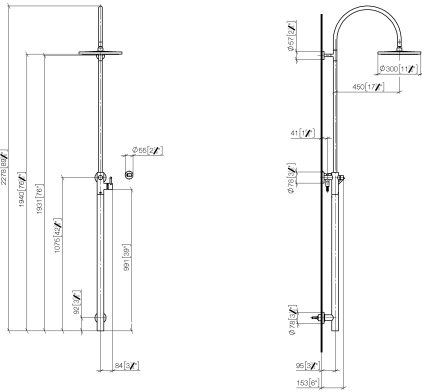

26 024 661 Product version from 10/1/2023

mm [inch]