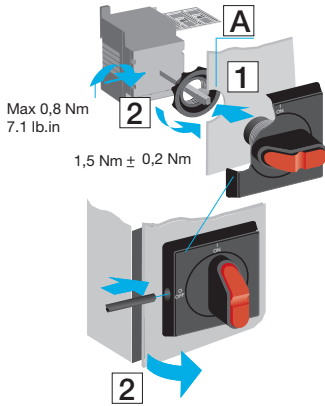

# OH\_S1R, OH\_S2R, OH\_S3R

OT 16...80F = 15 mm / 0.59 in  
OT 100...125F = 20 mm / 0.79 in

For more information please contact:

ABB Oy, Protection and Connection  
P.O. Box 622, FI-65101 Vaasa, Finland  
[new.abb.com/low-voltage](http://new.abb.com/low-voltage)