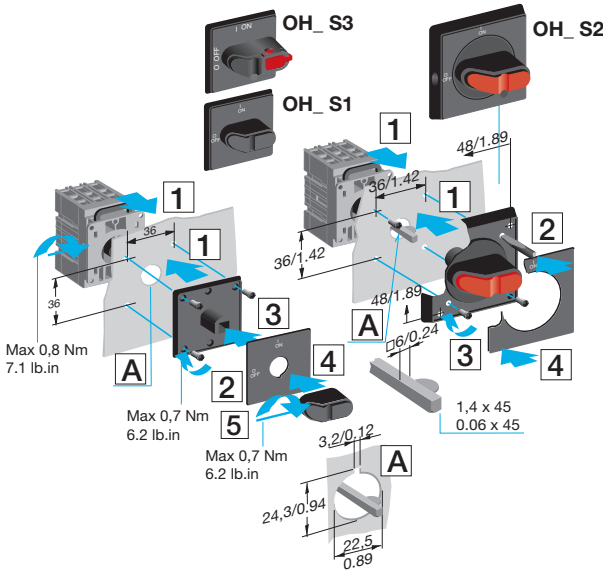

# OH\_S1R, OH\_S2R, OH\_S3R

OT 16...80F = 15 mm / 0.59 in  
OT 100...125F = 20 mm / 0.79 in

For more information please contact:

ABB Oy, Protection and Connection  
P.O. Box 622, FI-65101 Vaasa, Finland  
[new.abb.com/low-voltage](http://new.abb.com/low-voltage)