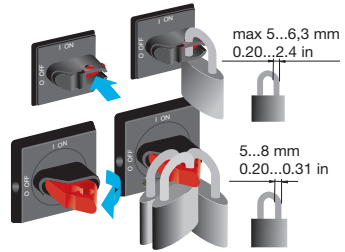

# OH\_S1R, OH\_S2R, OH\_S3R

OT 16...80F = 15 mm / 0.59 in  
OT 100...125F = 20 mm / 0.79 in

For more information please contact:

ABB Oy, Protection and Connection  
P.O. Box 622, FI-65101 Vaasa, Finland  
[new.abb.com/low-voltage](http://new.abb.com/low-voltage)