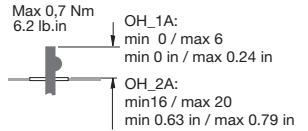

# OH\_S1R, OH\_S2R, OH\_S3R

OT 16...80F = 15 mm / 0.59 in  
OT 100...125F = 20 mm / 0.79 in

For more information please contact:

ABB Oy, Protection and Connection  
P.O. Box 622, FI-65101 Vaasa, Finland  
[new.abb.com/low-voltage](http://new.abb.com/low-voltage)