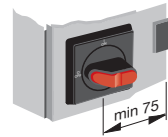

# OH\_S1R, OH\_S2R, OH\_S3R

OT 16...80F = 15 mm / 0.59 in  
OT 100...125F = 20 mm / 0.79 in

For more information please contact:

ABB Oy, Protection and Connection  
P.O. Box 622, FI-65101 Vaasa, Finland  
[new.abb.com/low-voltage](http://new.abb.com/low-voltage)