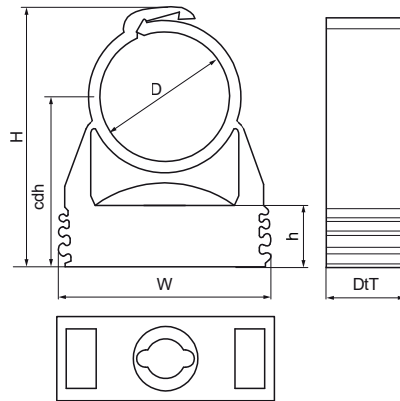

Walraven starQuick® Clamp (Grey)

(C0505)

for securing conduits and pipes to walls, floors, or ceilings

Features & benefits

- one-part clamp
- clamp closes by applying pressure to the pipe
- for outdoor use and installations in swimming pool environments, chemical factories, zinc factories, etc.
- due to a patented profile it is possible to tack several clamps to each other
- material: modified PA6 (polyamide), grey (according to RAL 7035)
- resistant to UV, ageing, oil and petrol
- no corrosion, recyclable, halogen free
- temperature resistance from approx. -40 °C to approx. +90 °C (constant); short to approx. +130 °C

Product Number	Outside Pipe Diameter	Fixing Hole	Total Height	Total Width	Total Depth	Clamp Center Distance Height	Height	Connection Thread	Maximum Allowed Load Faz	Breaking Load Fbz
Reference Letter	D	FH	H	W	DtT	cdh	h	G	Fa,z	Fb,z
Unit description	mm	mm	mm	mm	mm	mm	mm		N	N
0854010	10 - 12	8	34	29	17	24	10.6	None	170	500
0854012	12 - 14	8	36	29	17	25	10.6	None	180	550
0854015	14 - 16	8	36	29	17	25	10.6	None	200	600
0854018	16 - 20	8	40	29	17	27	10.6	None	230	700
0854022	20 - 23	8	43	29	17	28	10.6	None	270	800
0854028	24 - 28	8	50	40	18	32	10.6	None	280	850
0854031	28 - 32	8	55	40	17	36	10.6	None	300	900
0854035	32 - 35	8	59	43	17	37	10.6	None	330	1,000
0854038	35 - 40	8	68	47	17	44	12.1	None	330	1,000
0854042	40 - 44	8	70	52	17	44	12.1	None	330	1,000
0854050	44 - 50	8	79	57	17	50	12.1	None	330	1,000
0854054	48 - 55	8	82	63	17	50	12.1	None	330	1,000
0854063	59 - 65	8	95	74	20	57	12.1	None	500	1,500