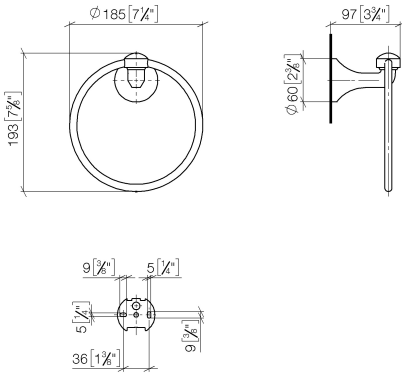

MADISON Towel ring round - Brushed Durabronze (23kt Gold)

MADISON

83 200 361 Product version from 7/3/2016

- width 185mm
- rosette Ø 60 mm
- 97mm projection

	Brushed Durabronze (23kt Gold)	83 200 361-28
	Chrome	83 200 361-00
	Brushed Platinum	83 200 361-06
	Platinum	83 200 361-08
	Durabronze (23kt Gold)	83 200 361-09
	Brushed Gold (PVD)	83 200 361-37
	Brushed Dark Brass (PVD)	83 200 361-39
	Brushed Bronze (PVD)	83 200 361-42
	Brushed Dark Platinum	83 200 361-99

83 200 361 Product version from 7/3/2016

mm [inches]

83 200 361 Product version from 7/3/2016

Parts for other finishes can be found here: [Chrome](#)

### Spare parts list

No.	Item Number	Name	Quantity used	Delivery time
3	04 31 11 140 00 90	Mounting Threaded pin M6 x 10 mm -	1.00	14
1	08 18 80 503-28	Holder Ø 185 x 10 mm - Brushed Durabronz (23kt Gold)	1.00	40
2	08 31 20 550 90	Plug for towel ring -	2.00	14
4	05 17 97 507 00 90	Attachment set 52 x 45 x 70 mm -	1.00	14