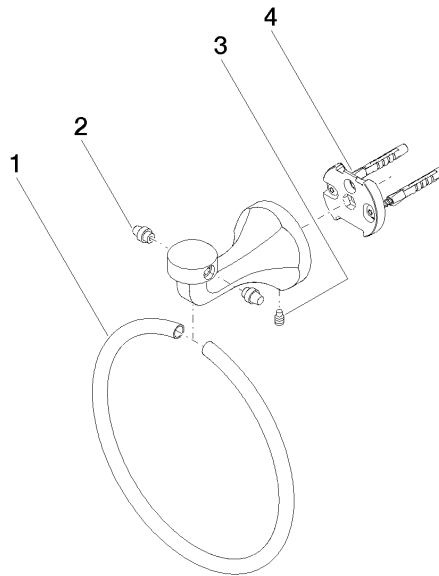

MADISON Towel ring round - Brushed Durabronze (23kt Gold)

MADISON

83 200 361 Product version from 7/3/2016

- width 185mm
- rosette Ø 60 mm
- 97mm projection

	Brushed Durabronze (23kt Gold)	83 200 361-28
	Chrome	83 200 361-00
	Brushed Platinum	83 200 361-06
	Platinum	83 200 361-08
	Durabronze (23kt Gold)	83 200 361-09
	Brushed Gold (PVD)	83 200 361-37
	Brushed Dark Brass (PVD)	83 200 361-39
	Brushed Bronze (PVD)	83 200 361-42
	Brushed Dark Platinum	83 200 361-99

83 200 361 Product version from 7/3/2016

mm [inches]

83 200 361 Product version from 7/3/2016

Parts for other finishes can be found here: [Chrome](#)

### Spare parts list

No.	Item Number	Name	Quantity used	Delivery time
3	04 31 11 140 00 90	Mounting Threaded pin M6 x 10 mm -	1.00	14
1	08 18 80 503-28	Holder Ø 185 x 10 mm - Brushed Durabronz (23kt Gold)	1.00	40
2	08 31 20 550 90	Plug for towel ring -	2.00	14
4	05 17 97 507 00 90	Attachment set 52 x 45 x 70 mm -	1.00	14