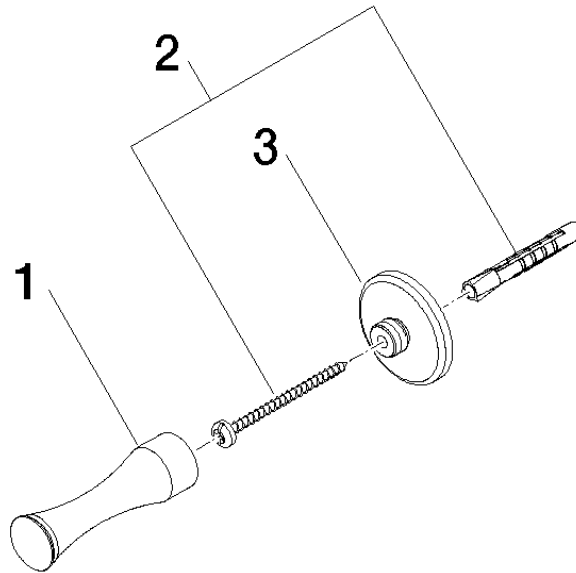

83 252 970 Product version from 4/1/2025

- 75mm projection

	Brushed Durabronz (23kt Gold)	83 252 970-28
	Chrome	83 252 970-00
	Brushed Platinum	83 252 970-06
	Platinum	83 252 970-08
	Durabronz (23kt Gold)	83 252 970-09
	Brushed Gold (PVD)	83 252 970-37
	Brushed Dark Brass (PVD)	83 252 970-39
	Brushed Bronze (PVD)	83 252 970-42
	Brushed Dark Platinum	83 252 970-99

83 252 970 Product version from 4/1/2025

mm [inches]

83 252 970 Product version from 4/1/2025

Parts for other finishes can be found here: [Chrome](#)

Spare parts list

No.	Item Number	Name	Quantity used	Delivery time
2	05 30 31 025 00 90	Mounting Bolt Round head 4,5 x 60 mm -	1.00	14
1	08 18 60 504-28	Hooks 20 x 70 x 20 mm - Brushed Durabronz (23kt Gold)	1.00	40
3	08 30 11 550-28	Holder Ø 40 x 13 mm - Brushed Durabronz (23kt Gold)	1.00	40