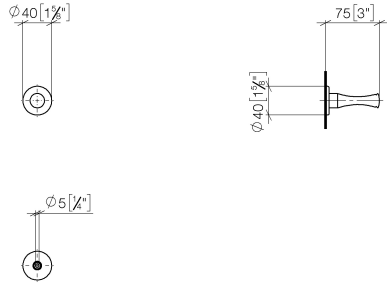

83 252 970 Product version from 4/1/2025

- 75mm projection

	Brushed Durabronz (23kt Gold)	83 252 970-28
	Chrome	83 252 970-00
	Brushed Platinum	83 252 970-06
	Platinum	83 252 970-08
	Durabronz (23kt Gold)	83 252 970-09
	Brushed Gold (PVD)	83 252 970-37
	Brushed Dark Brass (PVD)	83 252 970-39
	Brushed Bronze (PVD)	83 252 970-42
	Brushed Dark Platinum	83 252 970-99

83 252 970 Product version from 4/1/2025

mm [inches]

83 252 970 Product version from 4/1/2025

Parts for other finishes can be found here: [Chrome](#)

Spare parts list

No.	Item Number	Name	Quantity used	Delivery time
2	05 30 31 025 00 90	Mounting Bolt Round head 4,5 x 60 mm -	1.00	14
1	08 18 60 504-28	Hooks 20 x 70 x 20 mm - Brushed Durabronz (23kt Gold)	1.00	40
3	08 30 11 550-28	Holder Ø 40 x 13 mm - Brushed Durabronz (23kt Gold)	1.00	40