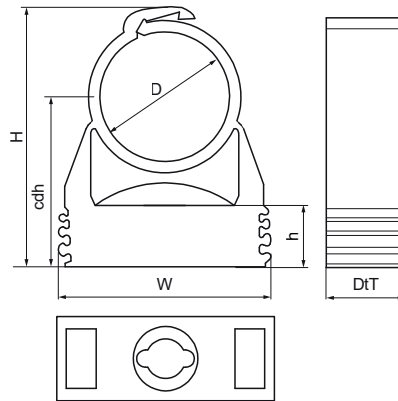

Walraven starQuick® Clamp (Grey)

(C0505)

for securing conduits and pipes to walls, floors, or ceilings

Features & benefits

- one-part clamp
- clamp closes by applying pressure to the pipe
- for outdoor use and installations in swimming pool environments, chemical factories, zinc factories, etc.
- due to a patented profile it is possible to tack several clamps to each other
- material: modified PA6 (polyamide), grey (according to RAL 7035)
- resistant to UV, ageing, oil and petrol
- no corrosion, recyclable, halogen free
- temperature resistance from approx. -40 °C to approx. +90 °C (constant); short to approx. +130 °C

Product Number	Outside Pipe Diameter	Fixing Hole	Total Height	Total Width	Total Depth	Clamp Center Distance Height	Height	Connection Thread	Maximum Allowed Load Faz	Breaking Load Fbz
Reference Letter	D	FH	H	W	DtT	cdh	h	G	Fa,z	Fb,z
Unit description	mm	mm	mm	mm	mm	mm	mm		N	N
0854010	10 - 12	8	34	29	17	24	10.6	None	170	500
0854012	12 - 14	8	36	29	17	25	10.6	None	180	550
0854015	14 - 16	8	36	29	17	25	10.6	None	200	600
0854018	16 - 20	8	40	29	17	27	10.6	None	230	700
0854022	20 - 23	8	43	29	17	28	10.6	None	270	800
0854028	24 - 28	8	50	40	18	32	10.6	None	280	850
0854031	28 - 32	8	55	40	17	36	10.6	None	300	900
0854035	32 - 35	8	59	43	17	37	10.6	None	330	1,000
0854038	35 - 40	8	68	47	17	44	12.1	None	330	1,000
0854042	40 - 44	8	70	52	17	44	12.1	None	330	1,000
0854050	44 - 50	8	79	57	17	50	12.1	None	330	1,000
0854054	48 - 55	8	82	63	17	50	12.1	None	330	1,000
0854063	59 - 65	8	95	74	20	57	12.1	None	500	1,500