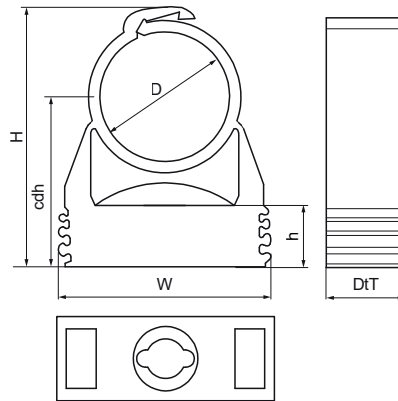

Walraven starQuick® Clamp (Grey)

(C0505)

for securing conduits and pipes to walls, floors, or ceilings

Features & benefits

- one-part clamp
- clamp closes by applying pressure to the pipe
- for outdoor use and installations in swimming pool environments, chemical factories, zinc factories, etc.
- due to a patented profile it is possible to tack several clamps to each other
- material: modified PA6 (polyamide), grey (according to RAL 7035)
- resistant to UV, ageing, oil and petrol
- no corrosion, recyclable, halogen free
- temperature resistance from approx. -40 °C to approx. +90 °C (constant); short to approx. +130 °C

Product Number	VVS Number	Outside Pipe Diameter	Fixing Hole	Total Height	Total Width	Total Depth	Clamp Center Distance Height	Height	Connection Thread	Maximum Allowed Load Faz	Breaking Load Fbz
Reference Letter		D	FH	H	W	Dt	cdh	h	G	Fa,z	Fb,z
Unit description		mm	mm	mm	mm	mm	mm	mm		N	N
0854010	18035412	10 - 12	8	34	29	17	24	10.6	None	170	500
0854012	18035414	12 - 14	8	36	29	17	25	10.6	None	180	550
0854015	18035416	14 - 16	8	36	29	17	25	10.6	None	200	600
0854018	18035420	16 - 20	8	40	29	17	27	10.6	None	230	700
0854022	18035423	20 - 23	8	43	29	17	28	10.6	None	270	800
0854028	18035228	24 - 28	8	50	40	18	32	10.6	None	280	850
0854031	18035432	28 - 32	8	55	40	17	36	10.6	None	300	900
0854035	18035235	32 - 35	8	59	43	17	37	10.6	None	330	1,000
0854038	18035440	35 - 40	8	68	47	17	44	12.1	None	330	1,000
0854042	18035444	40 - 44	8	70	52	17	44	12.1	None	330	1,000
0854050	18035450	44 - 50	8	79	57	17	50	12.1	None	330	1,000
0854054	18035455	48 - 55	8	82	63	17	50	12.1	None	330	1,000
0854063	18035465	59 - 65	8	95	74	20	57	12.1	None	500	1,500