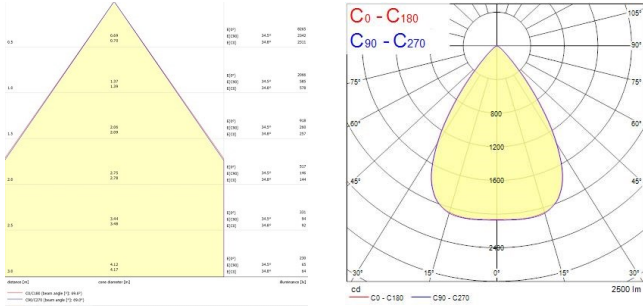

INSAVER SLIM 220 SURFACE MOUNTED

Insaver Slim UGR19 220 2500lm 840 Surface Mounted
0030517

TECHNICAL DRAWINGS