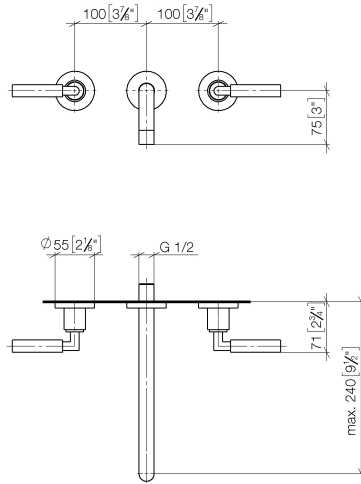

36 717 882 Product version from 4/1/2024

- 240mm projection
- fixed spout
- circular, air-enriched flow
- hole diameter valve 35 mm
- hole diameter spout 35 mm
- rosette Ø 55 mm
- max. flow 7 l/min
- lead-free
- WRAS
- This product can help a building meet the requirements of Green Building Rating Systems, e.g. LEED®, BREEAM®, DGNB

Required miscellaneous

Concealed wall-mounted mixer centred spout - 35 700 970 90
 •min. recess depth 85 mm
 •max. recess depth 145 mm

Required miscellaneous

Concealed wall-mounted mixer variable positioning - 35 720 970 90
 •min. recess depth 85 mm
 •max. recess depth 145 mm

36 717 882 Product version from 4/1/2024

mm [inches]

Flow rate chart

Codes & Standards

DIN 4109	EN 200	ISO 3822	Scottish Water Byelaws
UK Water Supply Regulations	Ü-Zeichen	VA-Zeichen	XP P 41-280

TARA Wall-mounted basin mixer without pop-up waste - Matte Black

Spare parts list

No.	Item Number	Name	Quantity used	Delivery time
7	90 23 01 019 00-33	Aerator M18x1-IG 7,0 l/min. - Matte Black	1.00	40
1	90 90 03 156 00 90	Head part anti-clockwise closing 1/2" -	1.00	14
4	90 14 10 026 00 90	O-Ring 20,5 x 3,5 mm -	1.00	14
3	09 24 03 081 10 90	Extension 1/2" x 50 mm -	1.00	14
8	90 90 03 157 00 90	Head part clockwise closing 1/2" -	1.00	14
5	09 27 22 503-33	Rosette DB logo Ø 55 x Ø 22 x 9 mm - Matte Black	1.00	40
2	36 310 882-33	TARA Wall valve - Matte Black	2.00	-
Spare part can no longer be ordered, please order the replacement item				
6	04 28 22 105 10-33	Spout 240 mm - Matte Black	1.00	40