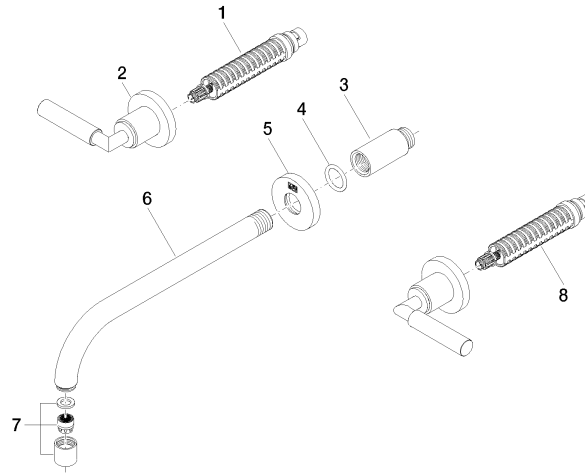

36 717 882 Product version from 4/1/2024

- 240mm projection
- fixed spout
- circular, air-enriched flow
- hole diameter valve 35 mm
- hole diameter spout 35 mm
- rosette Ø 55 mm
- max. flow 7 l/min
- lead-free
- WRAS
- This product can help a building meet the requirements of Green Building Rating Systems, e.g. LEED®, BREEAM®, DGNB

Required miscellaneous

Concealed wall-mounted mixer centred spout - 35 700 970 90
 •min. recess depth 85 mm
 •max. recess depth 145 mm

Required miscellaneous

Concealed wall-mounted mixer variable positioning - 35 720 970 90
 •min. recess depth 85 mm
 •max. recess depth 145 mm

36 717 882 Product version from 4/1/2024

mm [inches]

Flow rate chart

Codes & Standards

DIN 4109	EN 200	ISO 3822	Scottish Water Byelaws
UK Water Supply Regulations	Ü-Zeichen	VA-Zeichen	XP P 41-280

TARA Wall-mounted basin mixer without pop-up waste - Matte Black

Spare parts list

No.	Item Number	Name	Quantity used	Delivery time
7	90 23 01 019 00-33	Aerator M18x1-IG 7,0 l/min. - Matte Black	1.00	40
1	90 90 03 156 00 90	Head part anti-clockwise closing 1/2" -	1.00	14
4	90 14 10 026 00 90	O-Ring 20,5 x 3,5 mm -	1.00	14
3	09 24 03 081 10 90	Extension 1/2" x 50 mm -	1.00	14
8	90 90 03 157 00 90	Head part clockwise closing 1/2" -	1.00	14
5	09 27 22 503-33	Rosette DB logo Ø 55 x Ø 22 x 9 mm - Matte Black	1.00	40
2	36 310 882-33	TARA Wall valve - Matte Black	2.00	-
Spare part can no longer be ordered, please order the replacement item				
6	04 28 22 105 10-33	Spout 240 mm - Matte Black	1.00	40