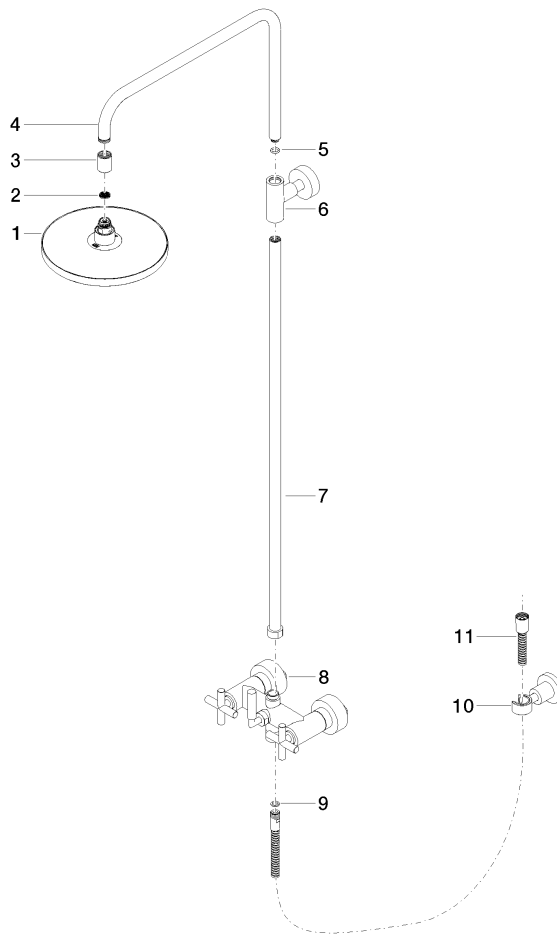

Control element:

- rotary diverter for fixed-riser shower/hand shower
- slide-on rosettes Ø 57 mm
- 1500 mm metal shower hose

Technical data:

- shower with fixed riser projection 420mm
- height of fittings up to rain shower (bottom edge) 1007mm
- height of fittings up to top edge of elbow 1167mm
- rosette for wall mounting Ø 57mm
- rosette for shower holder Ø 55mm
- rosette for shower mixer Ø 65mm
- Pipe diameter 20 mm
- gauge 150 mm - 13 mm

Scottish Water
Byelaws

UK Water Supply
Regulations

Ü-Zeichen

TARA Showerpipe without hand shower FlowReduce 220 mm - Brushed
Durabross (23kt Gold)

TARA

26 633 892 Product version from 4/1/2024

Certificates and sustainability

Belgaqua_21-023-2 WRAS_2204

LGA_38

EPD-DOR-20230287 Belgaqua_25-345-2
-IBA1-EN
Environmental.prod
uct-declarat

TARA Showerpipe without hand shower FlowReduce 220 mm - Brushed Durabron (23kt Gold)

TARA

26 633 892 Product version from 4/1/2024

Parts for other finishes can be found here: [Chrome](#)

Spare parts list

No.	Item Number	Name	Quantity used	Delivery time
11	28 304 970-28	Metal shower hose 1/2" x 3/8" x 1500 mm - Brushed Durabron (23kt Gold)	1.00	40
3	09 24 03 177 20-28	Connection Adapter for rain shower Ø 25 x 30 mm - Brushed Durabron (23kt Gold)	1.00	40
9	90 14 20 026 00 90	Washer 14 x 8 x 2 mm Centellen WS 3820 -	1.00	14
7	90 28 22 096 00-28	Pipe 830 mm - Brushed Durabron (23kt Gold)	1.00	40
4	04 28 22 101 20-28	Spout 447,5 x 30 x 297 mm - Brushed Durabron (23kt Gold)	1.00	40
2	09 23 01 039 90	Sieve seal Ø 19 x 5,5 mm -	1.00	14
10	28 050 892-28	TARA Wall bracket - Brushed Durabron (23kt Gold)	1.00	40
8	04 17 10 020 01-28	Connection for bath wall-mounting 200 x 215 x 140 mm - Brushed Durabron (23kt Gold)	1.00	40
6	90 17 11 037 00-28	Mounting for spray deck mounting T-piece - Brushed Durabron (23kt Gold)	1.00	40
1	90 12 05 092 20-28	Rainshower round Ø 220 mm - Brushed Durabron (23kt Gold)	1.00	40
5	90 14 10 011 00 90	O-Ring EPDM 70 11,0 x 2,5 mm -	1.00	14