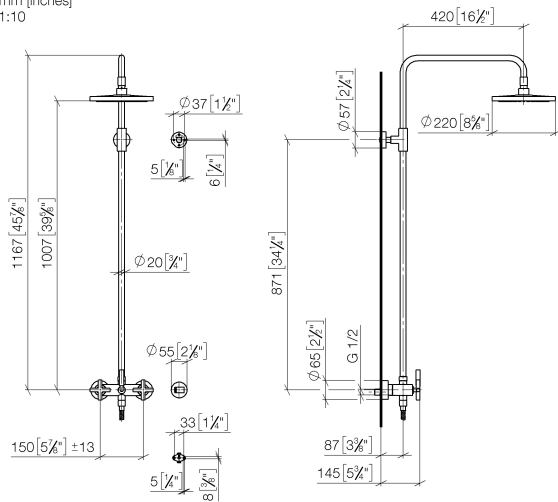

Control element:

- rotary diverter for fixed-riser shower/hand shower
- slide-on rosettes Ø 57 mm
- 1500 mm metal shower hose

Technical data:

- shower with fixed riser projection 420mm
- height of fittings up to rain shower (bottom edge) 1007mm
- height of fittings up to top edge of elbow 1167mm
- rosette for wall mounting Ø 57mm
- rosette for shower holder Ø 55mm
- rosette for shower mixer Ø 65mm
- Pipe diameter 20 mm
- gauge 150 mm - 13 mm

TARA Showerpipe without hand shower FlowReduce 220 mm - Brushed Durabronz (23kt Gold)

TARA

26 633 892 Product version from 4/1/2024
mm [inches]
1:10

Flow rate chart

Codes & Standards

DIN 4109

EN 1717

ISO 3822

Parts for other finishes can be found here: [Chrome](#)

Spare parts list

No.	Item Number	Name	Quantity used	Delivery time
11	28 304 970-28	Metal shower hose 1/2" x 3/8" x 1500 mm - Brushed Durabron (23kt Gold)	1.00	40
3	09 24 03 177 20-28	Connection Adapter for rain shower Ø 25 x 30 mm - Brushed Durabron (23kt Gold)	1.00	40
9	90 14 20 026 00 90	Washer 14 x 8 x 2 mm Centellen WS 3820 -	1.00	14
7	90 28 22 096 00-28	Pipe 830 mm - Brushed Durabron (23kt Gold)	1.00	40
4	04 28 22 101 20-28	Spout 447,5 x 30 x 297 mm - Brushed Durabron (23kt Gold)	1.00	40
2	09 23 01 039 90	Sieve seal Ø 19 x 5,5 mm -	1.00	14
10	28 050 892-28	TARA Wall bracket - Brushed Durabron (23kt Gold)	1.00	40
8	04 17 10 020 01-28	Connection for bath wall-mounting 200 x 215 x 140 mm - Brushed Durabron (23kt Gold)	1.00	40
6	90 17 11 037 00-28	Mounting for spray deck mounting T-piece - Brushed Durabron (23kt Gold)	1.00	40
1	90 12 05 092 20-28	Rainshower round Ø 220 mm - Brushed Durabron (23kt Gold)	1.00	40
5	90 14 10 011 00 90	O-Ring EPDM 70 11,0 x 2,5 mm -	1.00	14