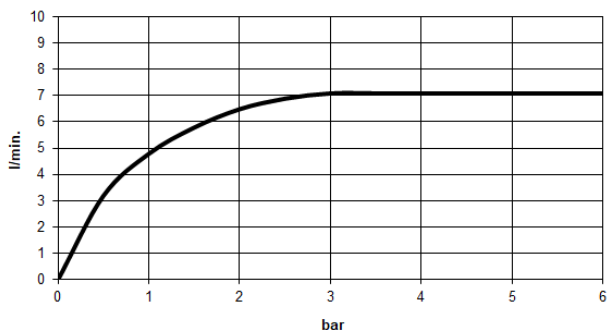

TARA Showerpipe without hand shower FlowReduce 220 mm - Brushed Durabronz (23kt Gold)

TARA

26 633 892 Product version from 4/1/2024
mm [inches]
1:10

Flow rate chart

Codes & Standards

DIN 4109

EN 1717

ISO 3822