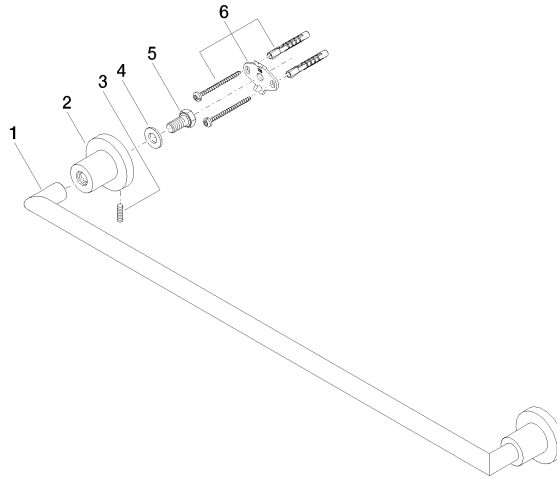

**TARA Towel bar - Chrome**

TARA

83 060 892 Product version from 4/1/2024

- gauge 600 mm
- width 655mm
- height 55 mm
- rosette Ø 55 mm
- 81mm projection

Fits TARA

	Chrome	83 060 892-00
	Brushed Platinum	83 060 892-06
	Platinum	83 060 892-08
	Dark Chrome	83 060 892-19
	Brushed Durabrass (23kt Gold)	83 060 892-28
	Matte Black	83 060 892-33
	Brushed Gold (PVD)	83 060 892-37
	Brushed Dark Brass (PVD)	83 060 892-39
	Brushed Bronze (PVD)	83 060 892-42
	Brushed Dark Bronze (PVD)	83 060 892-43
	Brushed Champagne (22kt Gold)	83 060 892-46
	Champagne (22kt Gold)	83 060 892-47
	Brushed Chrome	83 060 892-93
	Brushed Dark Platinum	83 060 892-99

83 060 892 Product version from 4/1/2024

mm [inches]

83 060 892 Product version from 4/1/2024

Parts for other finishes can be found here: Brushed Platinum

## Spare parts list

No.	Item Number	Name	Quantity used	Delivery time
4	09 30 11 046 90	Washer Ø 10,5 -	2.00	14
3	04 31 11 113 00 90	Mounting Threaded pin M5 x 12 mm -	2.00	14
2	08 17 89 505-00	Holder universal 60 x 100 x 60 mm - Chrome	2.00	20
5	09 30 30 071 90	Mounting Hexagonal bolt with thread as far as head M10 x 20 mm -	2.00	14
6	05 17 20 739 00 90	Attachment set 150 x 65 x 10 mm -	2.00	14
1	05 28 22 589 00-00	Holder for towel rail 618 x 42 x 23 mm - Chrome	1.00	20