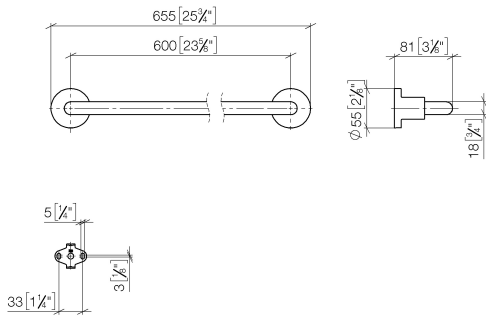

**TARA Towel bar - Chrome**

TARA

83 060 892 Product version from 4/1/2024

- gauge 600 mm
- width 655mm
- height 55 mm
- rosette Ø 55 mm
- 81mm projection

Fits TARA

	Chrome	83 060 892-00
	Brushed Platinum	83 060 892-06
	Platinum	83 060 892-08
	Dark Chrome	83 060 892-19
	Brushed Durabrass (23kt Gold)	83 060 892-28
	Matte Black	83 060 892-33
	Brushed Gold (PVD)	83 060 892-37
	Brushed Dark Brass (PVD)	83 060 892-39
	Brushed Bronze (PVD)	83 060 892-42
	Brushed Dark Bronze (PVD)	83 060 892-43
	Brushed Champagne (22kt Gold)	83 060 892-46
	Champagne (22kt Gold)	83 060 892-47
	Brushed Chrome	83 060 892-93
	Brushed Dark Platinum	83 060 892-99

83 060 892 Product version from 4/1/2024

mm [inches]

83 060 892 Product version from 4/1/2024

Parts for other finishes can be found here: Brushed Platinum

## Spare parts list

No.	Item Number	Name	Quantity used	Delivery time
4	09 30 11 046 90	Washer Ø 10,5 -	2.00	14
3	04 31 11 113 00 90	Mounting Threaded pin M5 x 12 mm -	2.00	14
2	08 17 89 505-00	Holder universal 60 x 100 x 60 mm - Chrome	2.00	20
5	09 30 30 071 90	Mounting Hexagonal bolt with thread as far as head M10 x 20 mm -	2.00	14
6	05 17 20 739 00 90	Attachment set 150 x 65 x 10 mm -	2.00	14
1	05 28 22 589 00-00	Holder for towel rail 618 x 42 x 23 mm - Chrome	1.00	20