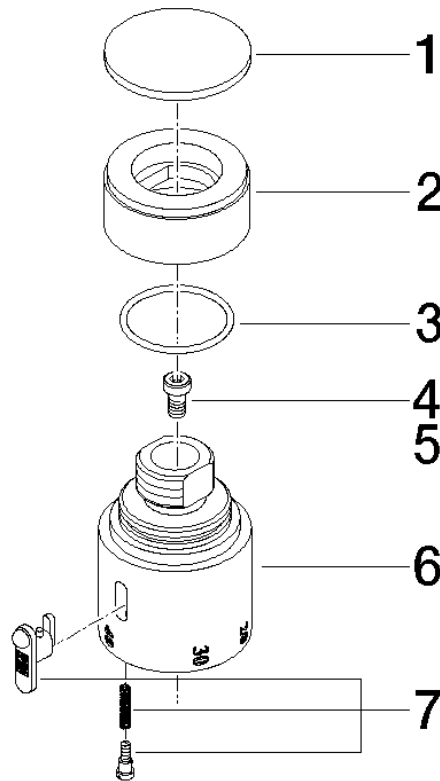

Temperature control handle - Brushed Platinum

SERIES-VARIOUS

11 420 220 Product version from 4/1/2025

	Brushed Platinum	11 420 220-06
	Chrome	11 420 220-00
	Platinum	11 420 220-08
	Durabronze (23kt Gold)	11 420 220-09
	Brushed Bronze (PVD)	11 420 220-42

Temperature control handle - Brushed Platinum

SERIES-VARIOUS

11 420 220 Product version from 4/1/2025

11 420 220 Product version from 4/1/2025

Parts for other finishes can be found here: [Chrome](#)

Spare parts list

No.	Item Number	Name	Quantity used	Delivery time
6	09 17 33 002-06	Handle for thermostat Ø 47 x 50 mm - Brushed Platinum	1.00	-
Spare part can no longer be ordered, please order the replacement item				
3	09 14 10 040 90	O-Ring 31,0 x 2,0 mm -	1.00	14
1	09 20 31 005-06	Cover Ø 45 x 8 mm - Brushed Platinum	1.00	20
2	09 20 22 021-06	Handle Ø 45 x 20 mm - Brushed Platinum	1.00	-
Spare part can no longer be ordered, please order the replacement item				
4	90 30 30 027 00 90	Mounting Cylinder head screw with hexagon socket M5 x 10 mm -	1.00	14
7	90 21 33 020 00 90	Regulating insert for thermostat Safety button black -	1.00	14
5	09 30 33 004 90	Mounting 5 x 10 mm -	1.00	14