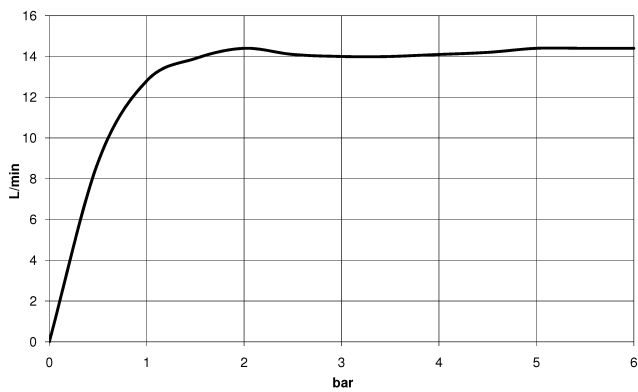

Showerpipe with shower thermostat without hand shower 300 mm - Brushed Dark Bronze (PVD)

SERIES SPECIFIC

34 465 979 Product version from 6/1/2025

- rain shower Ø 300 mm
- Rain shower material: metal
- PURE RAIN, max. flow rate 14 l/min (at 3 bar)
- Function from: 10 l/min
- rain shower with anti-scale system

Control element:

- rotary diverter with volume control and shut-off function
- with FlowReduce function
- metal shower hose 1750mm with integrated anti-twist protection
- slide bar

Technical data:

- shower with fixed riser projection 454mm
- height of fittings up to rain shower (bottom edge) 982mm
- height of fittings up to top edge of elbow 1146mm
- slide-on rosettes Ø 70 mm
- gauge 150 mm - 13 mm
- Pipe diameter 20 mm
- 1/2" connection

Required miscellaneous

Hand shower 100 mm - Brushed Dark Bronze (PVD) 28 018 979-43

34 465 979 Product version from 6/1/2025
mm [inches]

Flow rate chart

Codes & Standards

EN 1717

Showerpipe with shower thermostat without hand shower 300 mm - Brushed
Dark Bronze (PVD)