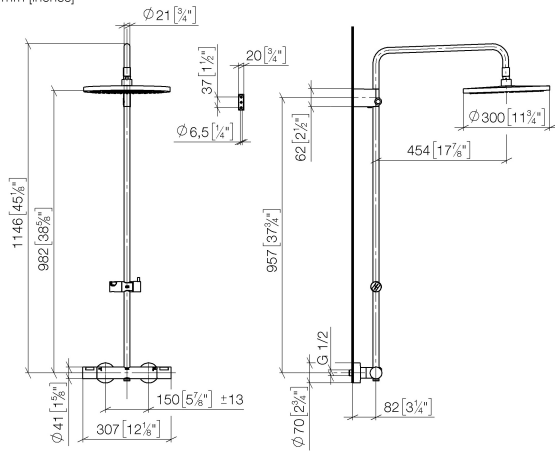

Showerpipe with shower thermostat without hand shower 300 mm - Brushed Dark Bronze (PVD)

SERIES SPECIFIC

34 465 979 Product version from 6/1/2025

- rain shower Ø 300 mm
- Rain shower material: metal
- PURE RAIN, max. flow rate 14 l/min (at 3 bar)
- Function from: 10 l/min
- rain shower with anti-scale system

Control element:

- rotary diverter with volume control and shut-off function
- with FlowReduce function
- metal shower hose 1750mm with integrated anti-twist protection
- slide bar

Technical data:

- shower with fixed riser projection 454mm
- height of fittings up to rain shower (bottom edge) 982mm
- height of fittings up to top edge of elbow 1146mm
- slide-on rosettes Ø 70 mm
- gauge 150 mm - 13 mm
- Pipe diameter 20 mm
- 1/2" connection

Required miscellaneous

Hand shower FlowReduce 120 mm - Brushed Dark Bronze (PVD) 28 012 979-43 0010

- 5 jets
- Ø 120 mm

Required miscellaneous

Hand shower 120 mm - Brushed Dark Bronze (PVD) 28 012 979-43

- 5 jets
- Ø 120 mm

Required miscellaneous

Hand shower 100 mm - Brushed Dark Bronze (PVD) 28 018 979-43

34 465 979 Product version from 6/1/2025
mm [inches]

Flow rate chart

Codes & Standards

EN 1717

Showerpipe with shower thermostat without hand shower 300 mm - Brushed
Dark Bronze (PVD)