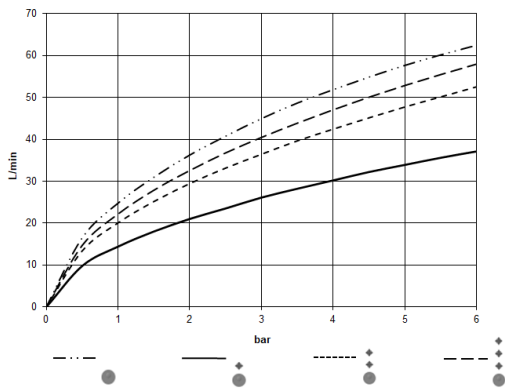

Recommended miscellaneous

xGRID Attachment set for integrating in the dry wall construction - 12 340 970 90

36 501 780 Product version up to 2/2/2021
mm [inches]

Flow rate chart

Codes & Standards

DIN 4109

EN 1111