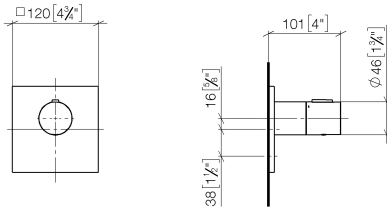

Required miscellaneous

xTOOL Concealed thermostat module without volume control - 35 503 970 90
 • min. recess depth 115 mm
 • max. recess depth 155 mm

Required miscellaneous

xGRID Installation track 555 mm - 12 360 970 90

Recommended miscellaneous

xGRID Attachment set for integrating in the dry wall construction - 12 340 970 90

36 501 780 Product version up to 2/2/2021
mm [inches]

Flow rate chart

Codes & Standards

DIN 4109

EN 1111