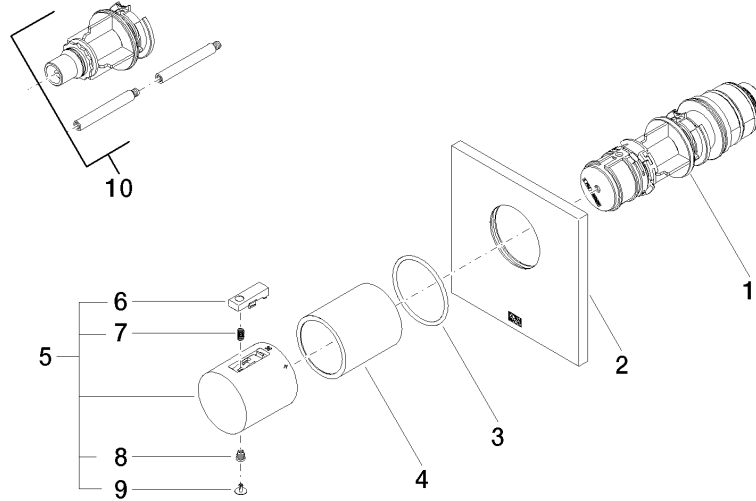

Recommended miscellaneous

xGRID Attachment set for integrating in the dry wall construction - 12 340 970 90

36 501 780 Product version up to 2/2/2021
mm [inches]

Flow rate chart

Codes & Standards

DIN 4109

EN 1111

Environmental.prod

uct-declarat

36 501 780 Product version up to 2/2/2021

Spare parts list

No.	Item Number	Name	Quantity used	Delivery time
4	90 21 02 112 00-99	Sleeve - Brushed Dark Platinum	1.00	40
10	12 178 970 90	Extension 46 mm -	1.00	14
6	90 21 33 011 00-13	Repair kit for thermostat handle - black	1.00	14
8	90 30 30 136 00 90	Bolt -	1.00	14
1	90 15 02 065 00 90	Thermostat cartridge with control unit Ø 44 x 147 mm -	1.00	14
7	90 16 02 027 00 90	Spring Ø 4,5 x 7,5 mm -	1.00	14
9	90 31 20 049 00-13	Plug - black	1.00	40
2	09 11 02 196-99	xTOOL Rosette 120 x 120 x 8,5 mm - Brushed Dark Platinum	1.00	-
Spare part can no longer be ordered, please order the replacement item				
091102533-99 Cover for xTOOL - Brushed Dark Platinum				
5	90 17 33 004 00-99	Handle for thermostat Ø 46 x 48 mm - Brushed Dark Platinum	1.00	-
Spare part can no longer be ordered, please order the replacement item				
90173302000-99 Handle for thermostat Ø 46 x 48 mm - Brushed Dark Platinum				
3	90 14 10 049 00 90	O-Ring 45,69 x 2,62 mm -	1.00	14