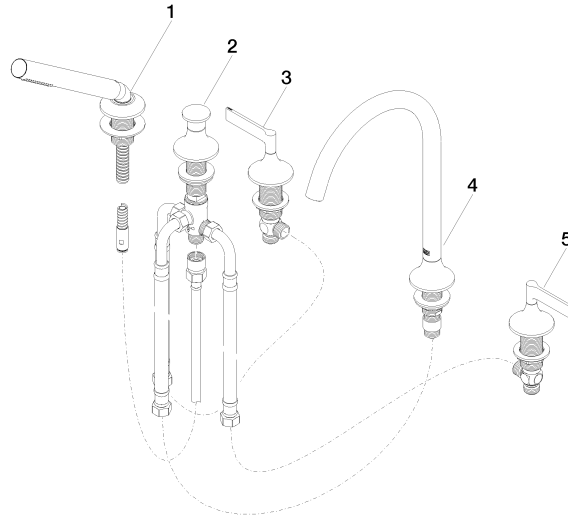

27 522 819 Product version from 3/13/2017

Parts for other finishes can be found here: [Chrome](#)

Spare parts list

No.	Item Number	Name	Quantity used	Delivery time
3	20 000 818-28	VAIA Deck valve clockwise closing hot - Brushed Durabron (23kt Gold)	1.00	-
Spare part can no longer be ordered, please order the replacement item				
1	27 702 809-28	VAIA Hand shower set for bath rim or tile edge installation - Brushed Durabron (23kt Gold)	1.00	40
4	13 612 809-28	VAIA Bath spout without diverter for deck mounting - Brushed Durabron (23kt Gold)	1.00	-
Spare part can no longer be ordered, please order the replacement item				
5	20 000 819-28	VAIA Deck valve anti-clockwise closing cold - Brushed Durabron (23kt Gold)	1.00	-
Spare part can no longer be ordered, please order the replacement item				
2	29 140 809-28	VAIA Two-way diverter for bath rim or tile edge installation - Brushed Durabron (23kt Gold)	1.00	40