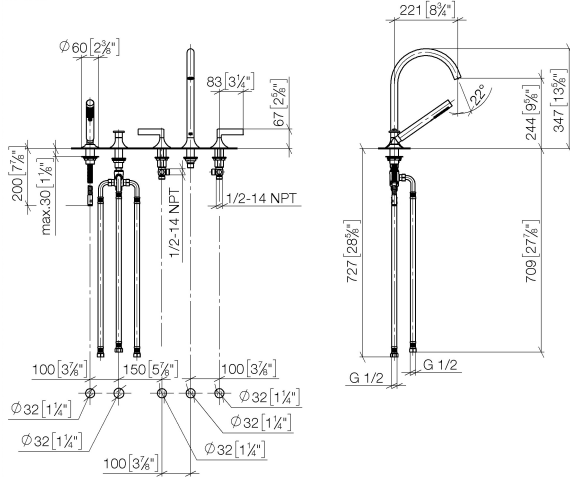

**VAIA Five-hole bath mixer for deck mounting with diverter - Brushed Durabronz  
(23kt Gold)**

VAIA

27 522 819 Product version from 3/13/2017

- spout: circular, air-enriched flow
- max. flow 21.5 l/min at 3 bar flow pressure
- Hand shower: COMPACT RAIN, max. flow rate 6.8 l/min (at 3 bar)
- complete hand shower set with anti-scale system
- automatic bath/shower diverter
- 220mm projection
- height of mixer 347 mm
- height up to aerator 244 mm
- hole diameter spout 32 mm
- hole diameter valve 32 mm
- hole diameter for complete hand shower set 32 mm
- rosette for spout Ø 60mm
- rosette for complete hand shower set Ø 60mm
- rosette for deck valve Ø 60mm
- metal shower hose 1750mm with integrated anti-twist protection
- WRAS

27 522 819 Product version from 3/13/2017  
mm [inches]  
M 1:10

**Flow rate chart**

**Codes & Standards**

ASME A112.18.1      cUPC      DIN 4109      EN 1717

Executive Order      ISO 3822      Ü-Zeichen  
no. 1007

VAIA Five-hole bath mixer for deck mounting with diverter - Brushed Durabronze  
(23kt Gold)

VAIA

---

27 522 819 Product version from 3/13/2017

Certificates and sustainability

---

Belgaqua\_22\_278\_2 LGA\_29

No.	Item Number	Name	Quantity used	Delivery time
3	20 000 818-28	VAIA Deck valve clockwise closing hot - Brushed Durabron (23kt Gold)	1.00	-
Spare part can no longer be ordered, please order the replacement item				
1	27 702 809-28	VAIA Hand shower set for bath rim or tile edge installation - Brushed Durabron (23kt Gold)	1.00	40
4	13 612 809-28	VAIA Bath spout without diverter for deck mounting - Brushed Durabron (23kt Gold)	1.00	-
Spare part can no longer be ordered, please order the replacement item				
5	20 000 819-28	VAIA Deck valve anti-clockwise closing cold - Brushed Durabron (23kt Gold)	1.00	-
Spare part can no longer be ordered, please order the replacement item				
2	29 140 809-28	VAIA Two-way diverter for bath rim or tile edge installation - Brushed Durabron (23kt Gold)	1.00	40