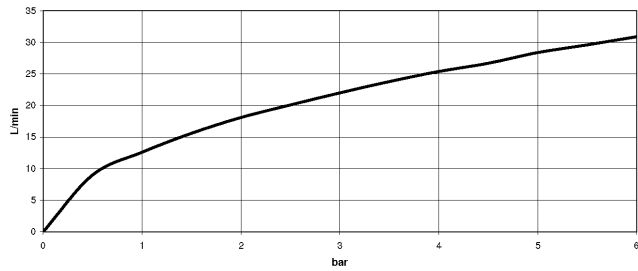

**VAIA Five-hole bath mixer for deck mounting with diverter - Brushed Durabronz  
(23kt Gold)**

VAIA

27 522 819 Product version from 3/13/2017

- spout: circular, air-enriched flow
- max. flow 21.5 l/min at 3 bar flow pressure
- Hand shower: COMPACT RAIN, max. flow rate 6.8 l/min (at 3 bar)
- complete hand shower set with anti-scale system
- automatic bath/shower diverter
- 220mm projection
- height of mixer 347 mm
- height up to aerator 244 mm
- hole diameter spout 32 mm
- hole diameter valve 32 mm
- hole diameter for complete hand shower set 32 mm
- rosette for spout Ø 60mm
- rosette for complete hand shower set Ø 60mm
- rosette for deck valve Ø 60mm
- metal shower hose 1750mm with integrated anti-twist protection
- WRAS

27 522 819 Product version from 3/13/2017  
mm [inches]  
M 1:10

**Flow rate chart**

**Codes & Standards**

ASME A112.18.1      cUPC      DIN 4109      EN 1717

Executive Order      ISO 3822      Ü-Zeichen  
no. 1007