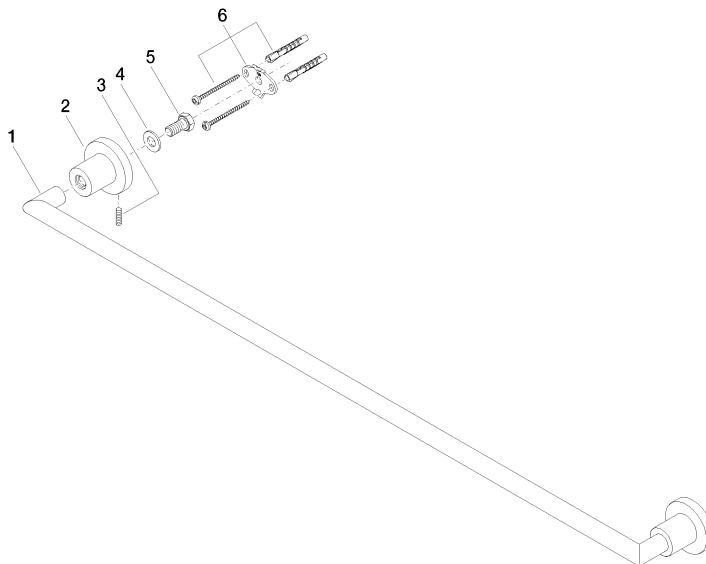

TARA Towel bar - Brushed Platinum

TARA

83 080 892 Product version from 4/1/2024

- gauge 800 mm
- width 855mm
- height 55 mm
- rosette Ø 55 mm
- 81mm projection

Fits TARA

	Brushed Platinum	83 080 892-06
	Chrome	83 080 892-00
	Platinum	83 080 892-08
	Dark Chrome	83 080 892-19
	Brushed Durabronze (23kt Gold)	83 080 892-28
	Matte Black	83 080 892-33
	Brushed Gold (PVD)	83 080 892-37
	Brushed Dark Brass (PVD)	83 080 892-39
	Brushed Bronze (PVD)	83 080 892-42
	Brushed Dark Bronze (PVD)	83 080 892-43
	Brushed Champagne (22kt Gold)	83 080 892-46
	Champagne (22kt Gold)	83 080 892-47
	Brushed Chrome	83 080 892-93
	Brushed Dark Platinum	83 080 892-99

83 080 892 Product version from 4/1/2024

mm [inches]

83 080 892 Product version from 4/1/2024

Parts for other finishes can be found here: [Chrome](#)

Spare parts list

No.	Item Number	Name	Quantity used	Delivery time
6	05 17 20 739 00 90	Attachment set 150 x 65 x 10 mm -	2.00	14
4	09 30 11 046 90	Washer Ø 10,5 -	2.00	14
3	04 31 11 113 00 90	Mounting Threaded pin M5 x 12 mm -	2.00	14
2	08 17 89 505-06	Holder universal 60 x 100 x 60 mm - Brushed Platinum	2.00	20
1	05 28 22 590 00-06	Holder for towel rail and shower set 818 x 40 x 18 mm - Brushed Platinum	1.00	20
5	09 30 30 071 90	Mounting Hexagonal bolt with thread as far as head M10 x 20 mm -	2.00	14