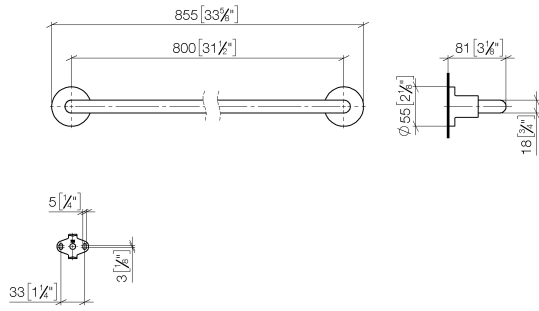

TARA Towel bar - Brushed Platinum

TARA

83 080 892 Product version from 4/1/2024

- gauge 800 mm
- width 855mm
- height 55 mm
- rosette Ø 55 mm
- 81mm projection

Fits TARA

	Brushed Platinum	83 080 892-06
	Chrome	83 080 892-00
	Platinum	83 080 892-08
	Dark Chrome	83 080 892-19
	Brushed Durabronze (23kt Gold)	83 080 892-28
	Matte Black	83 080 892-33
	Brushed Gold (PVD)	83 080 892-37
	Brushed Dark Brass (PVD)	83 080 892-39
	Brushed Bronze (PVD)	83 080 892-42
	Brushed Dark Bronze (PVD)	83 080 892-43
	Brushed Champagne (22kt Gold)	83 080 892-46
	Champagne (22kt Gold)	83 080 892-47
	Brushed Chrome	83 080 892-93
	Brushed Dark Platinum	83 080 892-99

83 080 892 Product version from 4/1/2024

mm [inches]

83 080 892 Product version from 4/1/2024

Parts for other finishes can be found here: [Chrome](#)

Spare parts list

No.	Item Number	Name	Quantity used	Delivery time
6	05 17 20 739 00 90	Attachment set 150 x 65 x 10 mm -	2.00	14
4	09 30 11 046 90	Washer Ø 10,5 -	2.00	14
3	04 31 11 113 00 90	Mounting Threaded pin M5 x 12 mm -	2.00	14
2	08 17 89 505-06	Holder universal 60 x 100 x 60 mm - Brushed Platinum	2.00	20
1	05 28 22 590 00-06	Holder for towel rail and shower set 818 x 40 x 18 mm - Brushed Platinum	1.00	20
5	09 30 30 071 90	Mounting Hexagonal bolt with thread as far as head M10 x 20 mm -	2.00	14