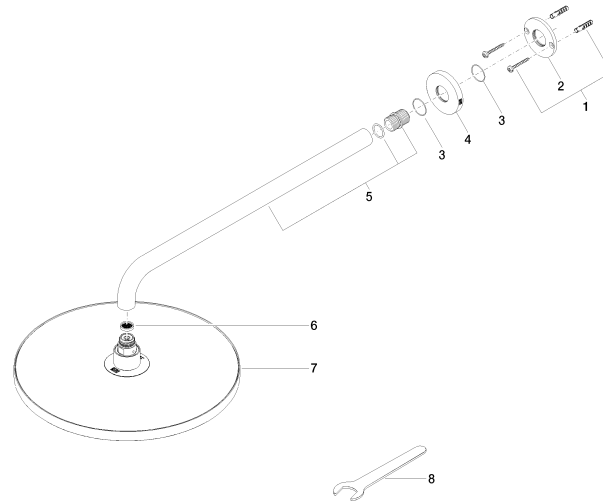

28 679 970 Product version from 3/13/2017

- rain shower Ø 300 mm
- Rain shower material: metal
- PURE RAIN, max. flow rate 14 l/min (at 3 bar)
- Function from: 10 l/min
- quick clearing
- with anti-scale system

**technical data:**

- 450mm projection
- rosette Ø 60 mm
- 1/2" connection

**Notes:**

Recommended miscellaneous

**Concealed wall elbow -**

- min. recess depth 90 mm
- max. recess depth 163 mm

35 085 970 90

28 679 970 Product version from 3/13/2017

## Rainshower with wall fixing 300 mm - Platinum

SERIES SPECIFIC

28 679 970 Product version from 3/13/2017

### Certificates and sustainability

LGA\_29

DVGW\_DW-  
6517DN0

WRAS\_2212

Spare parts list

No.	Item Number	Name	Quantity used	Delivery time
3	09 14 10 150 90	O-Ring 23 x 1,5 mm -	2.00	14
7	04 12 05 091 00-08	Rainshower round Ø 300 mm - Platinum	1.00	54
6	09 23 01 075 90	Sieve seal Ø 18 x 3,5 mm -	1.00	14
2	09 17 20 120 90	Connection Ø 56,50 x 5 mm -	1.00	14
1	04 30 31 032 00 90	Attachment set Bolt 4 x 35 mm -	1.00	14
8	90 30 09 069 00 90	Spanner -	1.00	14
4	09 27 97 015-08	Rosette DB logo Ø 60 x 9 mm - Platinum	1.00	-
Spare part can no longer be ordered, please order the replacement item				
5	90 11 03 070 00-08	Pipe 462 x 61 x 24 mm - Platinum	1.00	54