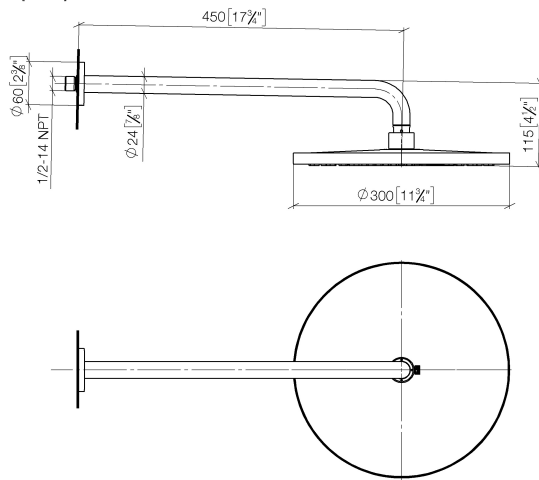

28 679 970 Product version from 3/13/2017

- rain shower Ø 300 mm
- Rain shower material: metal
- PURE RAIN, max. flow rate 14 l/min (at 3 bar)
- Function from: 10 l/min
- quick clearing
- with anti-scale system

**technical data:**

- 450mm projection
- rosette Ø 60 mm
- 1/2" connection

**Notes:**

Recommended miscellaneous

**Concealed wall elbow -**

- min. recess depth 90 mm
- max. recess depth 163 mm

35 085 970 90

28 679 970 Product version from 3/13/2017

mm [inches]

**Flow rate chart**

**Codes & Standards**

DIN 4109

EN 1112

ISO 3822

Scottish Water  
Byelaws

UK Water Supply  
Regulations

### Certificates and sustainability

LGA\_29

DVGW\_DW-  
6517DN0

WRAS\_2212

Spare parts list

No.	Item Number	Name	Quantity used	Delivery time
3	09 14 10 150 90	O-Ring 23 x 1,5 mm -	2.00	14
7	04 12 05 091 00-08	Rainshower round Ø 300 mm - Platinum	1.00	54
6	09 23 01 075 90	Sieve seal Ø 18 x 3,5 mm -	1.00	14
2	09 17 20 120 90	Connection Ø 56,50 x 5 mm -	1.00	14
1	04 30 31 032 00 90	Attachment set Bolt 4 x 35 mm -	1.00	14
8	90 30 09 069 00 90	Spanner -	1.00	14
4	09 27 97 015-08	Rosette DB logo Ø 60 x 9 mm - Platinum	1.00	-
Spare part can no longer be ordered, please order the replacement item				
5	90 11 03 070 00-08	Pipe 462 x 61 x 24 mm - Platinum	1.00	54