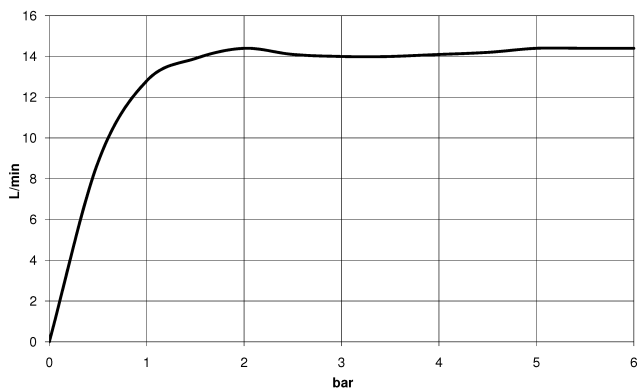

28 679 970 Product version from 3/13/2017

- rain shower Ø 300 mm
- Rain shower material: metal
- PURE RAIN, max. flow rate 14 l/min (at 3 bar)
- Function from: 10 l/min
- quick clearing
- with anti-scale system

**technical data:**

- 450mm projection
- rosette Ø 60 mm
- 1/2" connection

**Notes:**

Recommended miscellaneous

**Concealed wall elbow -**

- min. recess depth 90 mm
- max. recess depth 163 mm

35 085 970 90

28 679 970 Product version from 3/13/2017

mm [inches]

**Flow rate chart**

**Codes & Standards**

DIN 4109

EN 1112

ISO 3822

Scottish Water  
Byelaws

UK Water Supply  
Regulations