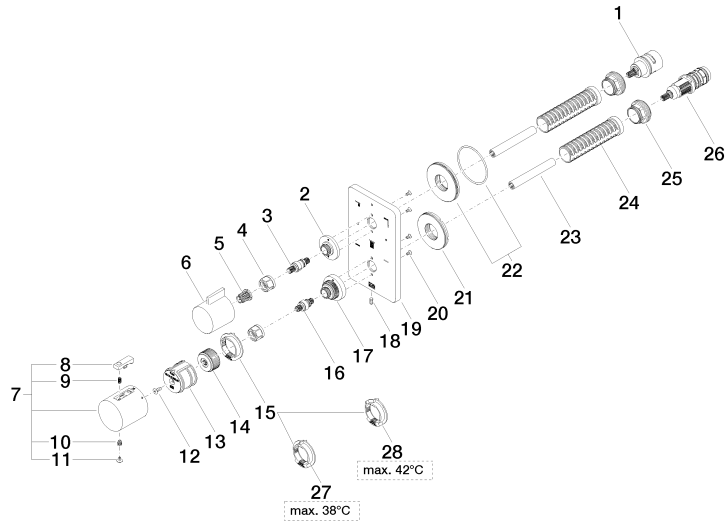

LULU Concealed thermostat with three function volume control - Brushed Platinum

LULU

36 427 710 Product version from 3/13/2017 to 3/21/2019

LULU Concealed thermostat with three function volume control - Brushed Platinum

LULU

36 427 710 Product version from 3/13/2017 to 3/21/2019

Spare parts list

No.	Item Number	Name	Quantity used	Delivery time
6	09 20 67 006-06	Handle for thermostat 41 x 40 x 53 mm - Brushed Platinum	1.00	82
11	90 31 20 049 00-13	Plug - black	1.00	40
23	90 23 01 124 00 90	Sleeve -	2.00	14
2	09 12 12 053-06	Fixing cap mount Ø 34,5 x 15 mm - Brushed Platinum	1.00	20
16	04 29 06 024 01-00	Spindle with double toothing Ø 12,15 x 30 mm - Chrome	1.00	20
28	09 28 10 151 90	Insert up to 42°C Ø 38 x 8 mm -	1.00	-
Spare part can no longer be ordered, please order the replacement item				
09281018990 Temperature limitation ring Thermostat, black -				
13	90 12 12 052 00 90	Retainer -	1.00	14
3	04 29 06 111 01-00	Spindle with double toothing Ø 12,15 x 37,2 mm - Chrome	1.00	20
26	90 15 02 012 00 90	Thermostat cartridge Ø 27 x 82 mm, 16-18 l/min. -	1.00	-
Spare part can no longer be ordered, please order the replacement item				
9015020130090 Thermostat cartridge Ø 27 x 82 mm, 16-18 l/min. -				
1	90 90 03 170 00 90	Diverter 360° Lifetime Ø 29 x 57 mm -	1.00	14
14	09 12 12 054 90	Handle mount Ø 28,50 x 16 mm -	1.00	14
20	09 30 30 157 90	Mounting Countersunk screw with hexagon socket M3 x 6 mm -	4.00	14
10	90 30 30 136 00 90	Bolt -	1.00	14
12	90 30 30 124 00 90	Mounting Countersunk screw with hexagon socket M4 x 10 mm -	1.00	14
17	09 12 12 051-06	Fixing cap mount Ø 35 x 26,5 mm - Brushed Platinum	1.00	20
7	90 17 33 004 00-06	Handle for thermostat Ø 46 x 48 mm - Brushed Platinum	1.00	-
Spare part can no longer be ordered, please order the replacement item				
90173302000-06 Handle for thermostat Ø 46 x 48 mm - Brushed Platinum				
18	09 31 11 134 90	Mounting Threaded pin with hexagon socket with point M4 x 10 mm -	1.00	14
8	90 21 33 011 00-13	Repair kit for thermostat handle - black	1.00	14
27	09 28 10 150 90	Limiting ring up to 38°C Ø 38 x 8 mm -	1.00	-
Spare part can no longer be ordered, please order the replacement item				
09281018890 Temperature limitation ring Thermostat, 38° stop -				
4	90 23 30 023 00 90	Cap nut -	2.00	14
24	90 18 40 077 01 90	Sleeve -	2.00	14
22	90 30 01 190 00 90	Connection Ø 55 x 9 mm -	1.00	14
25	09 24 04 257 90	Mounting Nut Ø 32 x 19,5 mm -	2.00	14
21	09 30 01 296 90	Shaft M24x1 Ø52 external -	1.00	14
5	90 12 12 002 00 90	Fixing cap white Ø 15 x 12 mm -	1.00	14
19	09 11 02 315-06	Rosette for thermostat 3-way 150 x90 x 9 mm - Brushed Platinum	1.00	20
9	90 16 02 027 00 90	Spring Ø 4,5 x 7,5 mm -	1.00	14
15	09 28 10 143 90	Limiting ring Ø 38 x 8 mm -	1.00	-
Spare part can no longer be ordered, please order the replacement item				
09281018790 Temperature limitation ring Thermostat -