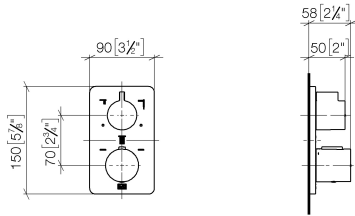

36 427 710 Product version from 3/13/2017 to 3/21/2019
mm [inches]