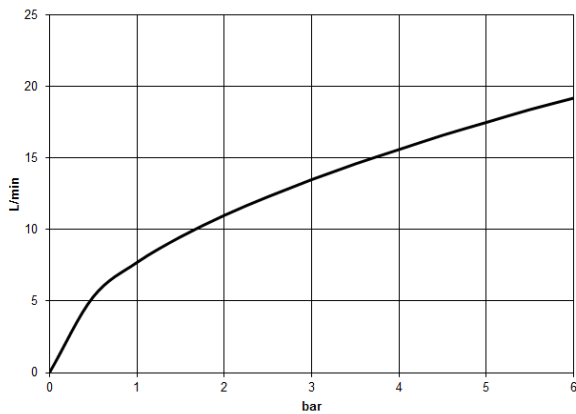

Flow rate chart

Codes & Standards

DIN 4109

EN 1111

ISO 3822

Scottish Water
Byelaws

UK Water Supply
Regulations

Ü-Zeichen