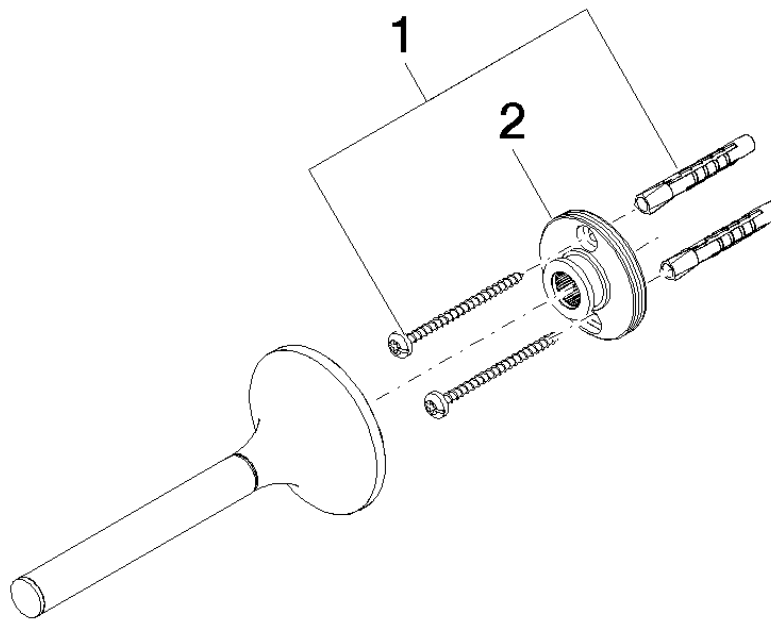

83 590 809 Product version from 3/13/2017 to 8/29/2019

- width 60mm
- height 60 mm
- rosette Ø 60 mm
- 139mm projection

	Platinum	83 590 809-08
	Chrome	83 590 809-00
	Brushed Platinum	83 590 809-06
	Dark Chrome	83 590 809-19
	Brushed Durabrass (23kt Gold)	83 590 809-28
	Brushed Gold (PVD)	83 590 809-37
	Brushed Dark Brass (PVD)	83 590 809-39
	Brushed Bronze (PVD)	83 590 809-42
	Brushed Dark Bronze (PVD)	83 590 809-43
	Brushed Champagne (22kt Gold)	83 590 809-46
	Champagne (22kt Gold)	83 590 809-47
	Brushed Dark Platinum	83 590 809-99

83 590 809 Product version from 3/13/2017 to 8/29/2019

mm [inches]

83 590 809 Product version from 3/13/2017 to 8/29/2019

Parts for other finishes can be found here: [Chrome](#)

Spare parts list

No.	Item Number	Name	Quantity used	Delivery time
2	90 17 20 759 00 90	Holder Wall plate Ø 45 x 16 mm -	1.00	14
1	05 30 31 025 00 90	Mounting Bolt Round head 4,5 x 60 mm -	1.00	14