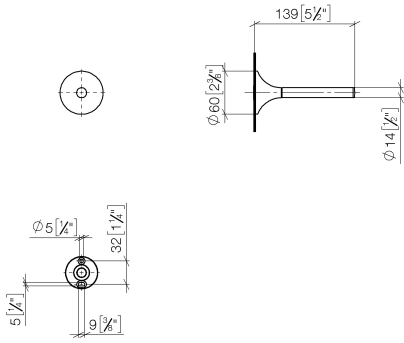

83 590 809 Product version from 3/13/2017 to 8/29/2019

- width 60mm
- height 60 mm
- rosette Ø 60 mm
- 139mm projection

	Platinum	83 590 809-08
	Chrome	83 590 809-00
	Brushed Platinum	83 590 809-06
	Dark Chrome	83 590 809-19
	Brushed Durabrass (23kt Gold)	83 590 809-28
	Brushed Gold (PVD)	83 590 809-37
	Brushed Dark Brass (PVD)	83 590 809-39
	Brushed Bronze (PVD)	83 590 809-42
	Brushed Dark Bronze (PVD)	83 590 809-43
	Brushed Champagne (22kt Gold)	83 590 809-46
	Champagne (22kt Gold)	83 590 809-47
	Brushed Dark Platinum	83 590 809-99

83 590 809 Product version from 3/13/2017 to 8/29/2019

mm [inches]

83 590 809 Product version from 3/13/2017 to 8/29/2019

Parts for other finishes can be found here: [Chrome](#)

Spare parts list

No.	Item Number	Name	Quantity used	Delivery time
2	90 17 20 759 00 90	Holder Wall plate Ø 45 x 16 mm -	1.00	14
1	05 30 31 025 00 90	Mounting Bolt Round head 4,5 x 60 mm -	1.00	14