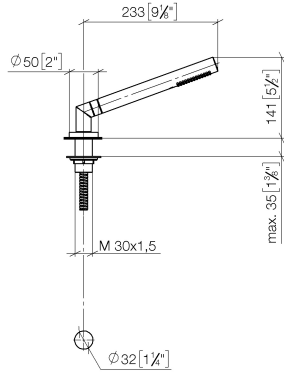

27 702 979 Product version up to 5/15/2020

- COMPACT RAIN, max. flow rate 6.8 l/min (at 3 bar)
- with anti-scale system
- rosette Ø 50 mm
- hole diameter 32 mm
- metal shower hose 1750mm with integrated anti-twist protection
- WRAS

Two-piece design allows hose to later be changed without dismantling the fitting.

Intrinsic protection against back flow.

	Brushed Platinum	27 702 979-06
	Chrome	27 702 979-00
	Platinum	27 702 979-08
	Durabronze (23kt Gold)	27 702 979-09
	Dark Chrome	27 702 979-19
	Brushed Durabronze (23kt Gold)	27 702 979-28
	Matte Black	27 702 979-33
	Brushed Dark Brass (PVD)	27 702 979-39
	Brushed Bronze (PVD)	27 702 979-42
	Brushed Dark Bronze (PVD)	27 702 979-43
	Brushed Champagne (22kt Gold)	27 702 979-46
	Champagne (22kt Gold)	27 702 979-47
	Brushed Chrome	27 702 979-93
	Brushed Dark Platinum	27 702 979-99

27 702 979 Product version up to 5/15/2020

mm [inches]

Flow rate chart

Codes & Standards

ASME A112.18.1	cUPC	DIN 4109	EN 1717
ISO 3822	Scottish Water Byelaws	UK Water Supply Regulations	Ü-Zeichen

Hand shower set for bath rim or tile edge installation - Brushed Platinum

Parts for other finishes can be found here: [Chrome](#)

Spare parts list

No.	Item Number	Name	Quantity used	Delivery time
8	09 30 11 060 90	Disc 60 x 34 x 2 mm -	1.00	14
6	09 30 01 085-06	Shaft Ø 50 x 70 mm - Brushed Platinum	1.00	20
7	04 30 11 038 66 90	Mounting with O-ring Ø36.17 x 2.62mm M30 x 1,5 -	1.00	14
3	90 14 20 002 00 90	Washer 18,5 x 12,0 x 2,0 mm -	1.00	14
4	28 322 970-06	Metal shower hose 1/2" x 3/8" x 1750 mm - Brushed Platinum	1.00	14
5	90 18 40 085 00 90	Sleeve -	1.00	14
9	12 505 970 90	High pressure hose 1/2" x 3/8" x 500 mm -	1.00	14
1	28 019 979-06	Hand shower - Brushed Platinum	1.00	-
Spare part can no longer be ordered, please order the replacement item				
2	04 24 04 189 00-06	Elbow 20° 55 x 40 x 23 mm - Brushed Platinum	1.00	20