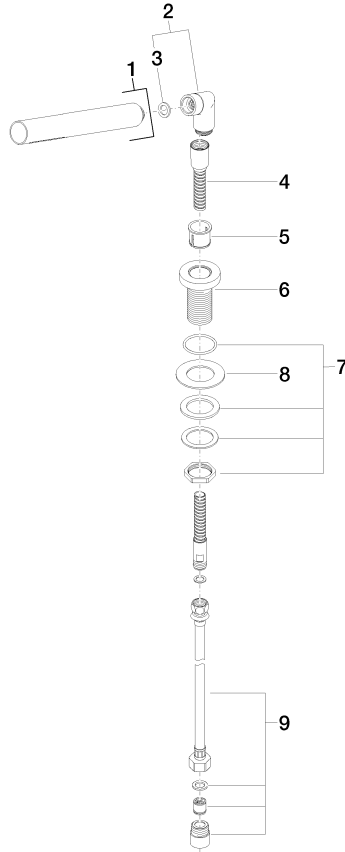

27 702 979 Product version up to 5/15/2020

- COMPACT RAIN, max. flow rate 6.8 l/min (at 3 bar)
- with anti-scale system
- rosette Ø 50 mm
- hole diameter 32 mm
- metal shower hose 1750mm with integrated anti-twist protection
- WRAS

Two-piece design allows hose to later be changed without dismantling the fitting.

Intrinsic protection against back flow.

	Brushed Platinum	27 702 979-06
	Chrome	27 702 979-00
	Platinum	27 702 979-08
	Durabronze (23kt Gold)	27 702 979-09
	Dark Chrome	27 702 979-19
	Brushed Durabronze (23kt Gold)	27 702 979-28
	Matte Black	27 702 979-33
	Brushed Dark Brass (PVD)	27 702 979-39
	Brushed Bronze (PVD)	27 702 979-42
	Brushed Dark Bronze (PVD)	27 702 979-43
	Brushed Champagne (22kt Gold)	27 702 979-46
	Champagne (22kt Gold)	27 702 979-47
	Brushed Chrome	27 702 979-93
	Brushed Dark Platinum	27 702 979-99

27 702 979 Product version up to 5/15/2020

mm [inches]

Flow rate chart

Codes & Standards

ASME A112.18.1	cUPC	DIN 4109	EN 1717
ISO 3822	Scottish Water Byelaws	UK Water Supply Regulations	Ü-Zeichen

Hand shower set for bath rim or tile edge installation - Brushed Platinum

Parts for other finishes can be found here: [Chrome](#)

Spare parts list

No.	Item Number	Name	Quantity used	Delivery time
8	09 30 11 060 90	Disc 60 x 34 x 2 mm -	1.00	14
6	09 30 01 085-06	Shaft Ø 50 x 70 mm - Brushed Platinum	1.00	20
7	04 30 11 038 66 90	Mounting with O-ring Ø36.17 x 2.62mm M30 x 1,5 -	1.00	14
3	90 14 20 002 00 90	Washer 18,5 x 12,0 x 2,0 mm -	1.00	14
4	28 322 970-06	Metal shower hose 1/2" x 3/8" x 1750 mm - Brushed Platinum	1.00	14
5	90 18 40 085 00 90	Sleeve -	1.00	14
9	12 505 970 90	High pressure hose 1/2" x 3/8" x 500 mm -	1.00	14
1	28 019 979-06	Hand shower - Brushed Platinum	1.00	-
Spare part can no longer be ordered, please order the replacement item				
2	04 24 04 189 00-06	Elbow 20° 55 x 40 x 23 mm - Brushed Platinum	1.00	20