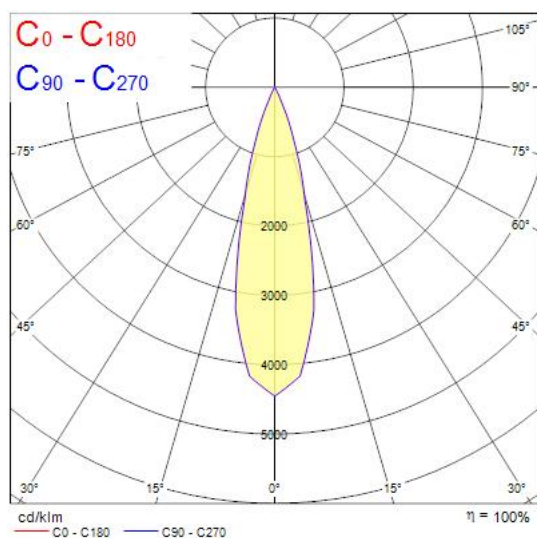

Concord

MYRIAD ADJ SQUARE WHITE 2700K DALI SILVER BZ 2058040

IP rating	IP20
IK rating	IK02
Product EAN number	5025768580408
Warranty	5 years

Photometry