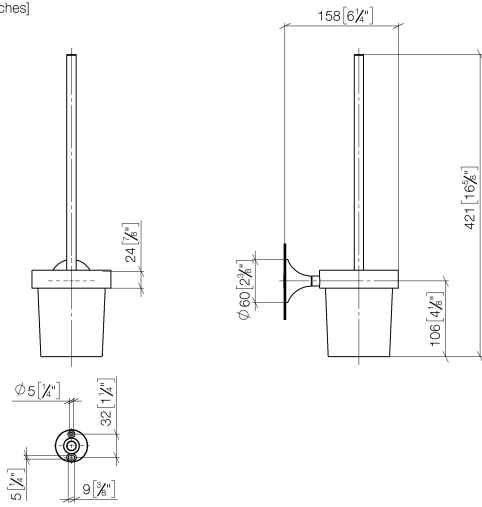

83 900 809 Product version from 3/13/2017 to 8/29/2019

- crystal glass brush holder, matte
- brush, matte black
- width 110mm
- height 421 mm
- 158mm projection

	Brushed Durabronz (23kt Gold)	83 900 809-28
	Chrome	83 900 809-00
	Brushed Platinum	83 900 809-06
	Platinum	83 900 809-08
	Dark Chrome	83 900 809-19
	Brushed Gold (PVD)	83 900 809-37
	Brushed Dark Brass (PVD)	83 900 809-39
	Brushed Bronze (PVD)	83 900 809-42
	Brushed Dark Bronze (PVD)	83 900 809-43
	Brushed Champagne (22kt Gold)	83 900 809-46
	Champagne (22kt Gold)	83 900 809-47
	Brushed Dark Platinum	83 900 809-99

mm [inches]

Spare parts list

No.	Item Number	Name	Quantity used	Delivery time
3	90 90 04 008 00 82	Glass matte -	1.00	14
1	90 20 97 507 00-28	Brush handle - Brushed Durabross (23kt Gold)	1.00	40
2	90 18 50 601 00 90	Brush matte black -	1.00	14
4	05 30 31 025 00 90	Mounting Bolt Round head 4,5 x 60 mm -	1.00	14