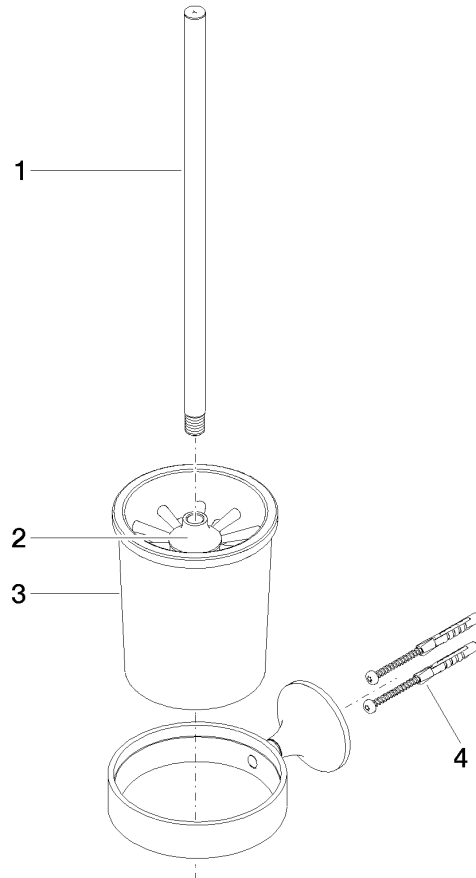

83 900 809 Product version from 3/13/2017 to 8/29/2019

- crystal glass brush holder, matte
- brush, matte black
- width 110mm
- height 421 mm
- 158mm projection

	Brushed Durabronz (23kt Gold)	83 900 809-28
	Chrome	83 900 809-00
	Brushed Platinum	83 900 809-06
	Platinum	83 900 809-08
	Dark Chrome	83 900 809-19
	Brushed Gold (PVD)	83 900 809-37
	Brushed Dark Brass (PVD)	83 900 809-39
	Brushed Bronze (PVD)	83 900 809-42
	Brushed Dark Bronze (PVD)	83 900 809-43
	Brushed Champagne (22kt Gold)	83 900 809-46
	Champagne (22kt Gold)	83 900 809-47
	Brushed Dark Platinum	83 900 809-99

mm [inches]

Spare parts list

No.	Item Number	Name	Quantity used	Delivery time
3	90 90 04 008 00 82	Glass matte -	1.00	14
1	90 20 97 507 00-28	Brush handle - Brushed Durabross (23kt Gold)	1.00	40
2	90 18 50 601 00 90	Brush matte black -	1.00	14
4	05 30 31 025 00 90	Mounting Bolt Round head 4,5 x 60 mm -	1.00	14