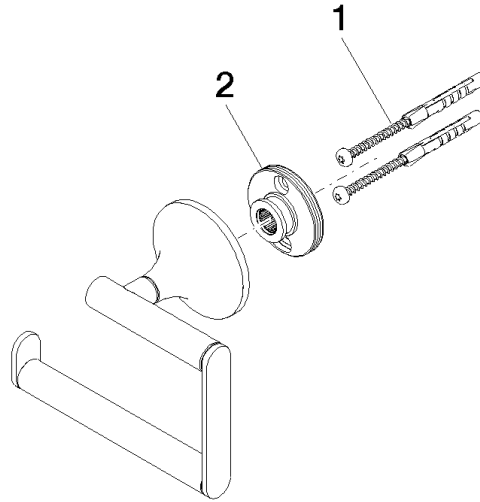

83 500 809 Product version from 4/1/2024

- width 130mm
- height 108 mm
- rosette Ø 60 mm
- 63mm projection

	Brushed Dark Platinum	83 500 809-99
	Chrome	83 500 809-00
	Brushed Platinum	83 500 809-06
	Platinum	83 500 809-08
	Dark Chrome	83 500 809-19
	Brushed Durabronze (23kt Gold)	83 500 809-28
	Brushed Gold (PVD)	83 500 809-37
	Brushed Dark Brass (PVD)	83 500 809-39
	Brushed Bronze (PVD)	83 500 809-42
	Brushed Dark Bronze (PVD)	83 500 809-43
	Brushed Champagne (22kt Gold)	83 500 809-46
	Champagne (22kt Gold)	83 500 809-47

83 500 809 Product version from 4/1/2024

mm [inches]

83 500 809 Product version from 4/1/2024

Parts for other finishes can be found here: [Chrome](#)

### Spare parts list

No.	Item Number	Name	Quantity used	Delivery time
2	90 17 20 759 00 90	Holder Wall plate Ø 45 x 16 mm -	1.00	14
1	05 30 31 025 00 90	Mounting Bolt Round head 4,5 x 60 mm -	1.00	14