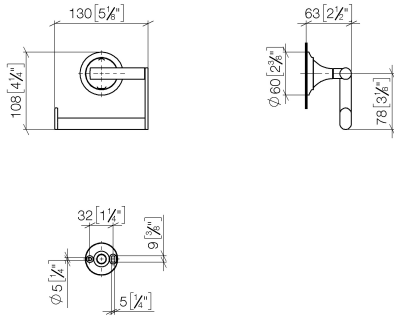

83 500 809 Product version from 4/1/2024

- width 130mm
- height 108 mm
- rosette Ø 60 mm
- 63mm projection

	Brushed Dark Platinum	83 500 809-99
	Chrome	83 500 809-00
	Brushed Platinum	83 500 809-06
	Platinum	83 500 809-08
	Dark Chrome	83 500 809-19
	Brushed Durabronze (23kt Gold)	83 500 809-28
	Brushed Gold (PVD)	83 500 809-37
	Brushed Dark Brass (PVD)	83 500 809-39
	Brushed Bronze (PVD)	83 500 809-42
	Brushed Dark Bronze (PVD)	83 500 809-43
	Brushed Champagne (22kt Gold)	83 500 809-46
	Champagne (22kt Gold)	83 500 809-47

83 500 809 Product version from 4/1/2024

mm [inches]

83 500 809 Product version from 4/1/2024

Parts for other finishes can be found here: [Chrome](#)

### Spare parts list

No.	Item Number	Name	Quantity used	Delivery time
2	90 17 20 759 00 90	Holder Wall plate Ø 45 x 16 mm -	1.00	14
1	05 30 31 025 00 90	Mounting Bolt Round head 4,5 x 60 mm -	1.00	14