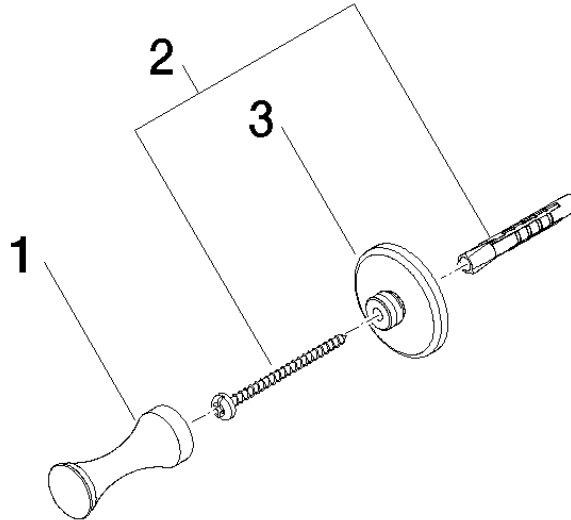

83 251 970 Product version from 4/1/2025

- 55mm projection

	Brushed Platinum	83 251 970-06
	Chrome	83 251 970-00
	Platinum	83 251 970-08
	Durabress (23kt Gold)	83 251 970-09
	Brushed Durabress (23kt Gold)	83 251 970-28
	Brushed Gold (PVD)	83 251 970-37
	Brushed Dark Brass (PVD)	83 251 970-39
	Brushed Bronze (PVD)	83 251 970-42
	Brushed Dark Platinum	83 251 970-99

83 251 970 Product version from 4/1/2025

mm [inches]

83 251 970 Product version from 4/1/2025

Parts for other finishes can be found here: [Chrome](#)

### Spare parts list

No.	Item Number	Name	Quantity used	Delivery time
3	08 30 11 550-06	Holder Ø 40 x 13 mm - Brushed Platinum	1.00	-
Spare part can no longer be ordered, please order the replacement item				
1	08 18 60 500-06	Hooks 20 x 20 x 50 mm - Brushed Platinum	1.00	-
Spare part can no longer be ordered, please order the replacement item				
2	05 30 31 025 00 90	Mounting Bolt Round head 4,5 x 60 mm -	1.00	14