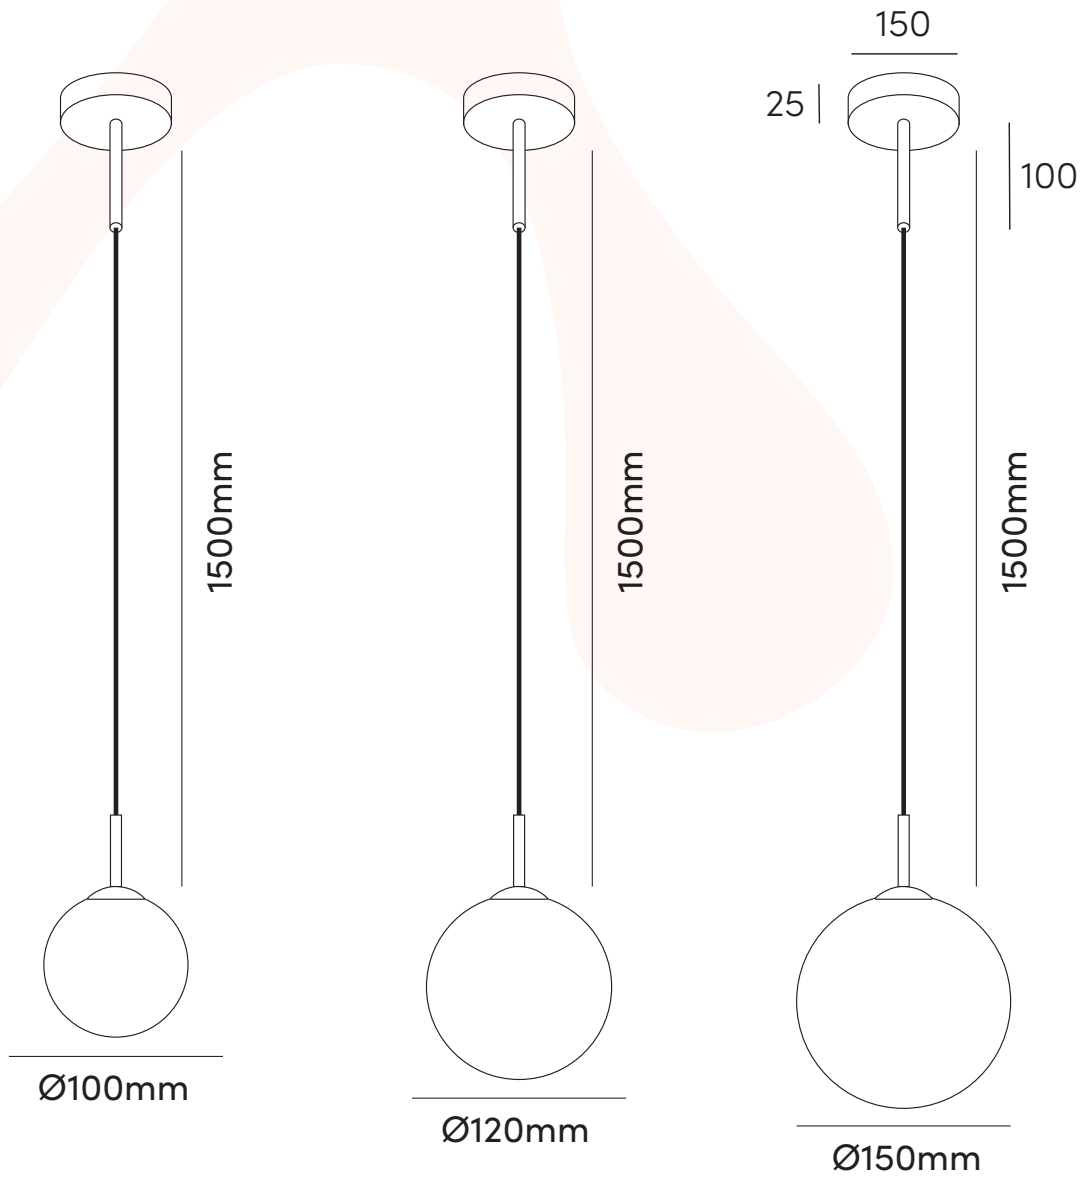

3-Lights (L)

LCEILINGB Black

All content on this drawing is protected by intellectual property laws and the sole property of Looox B.V.

Globe S/M/L
Ceiling Base