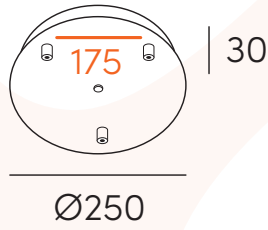

3-Lights (L)

LCEILINGB Black

All content on this drawing is protected by intellectual property laws and the sole property of Looox B.V.

Globe S/M/L
Ceiling Base