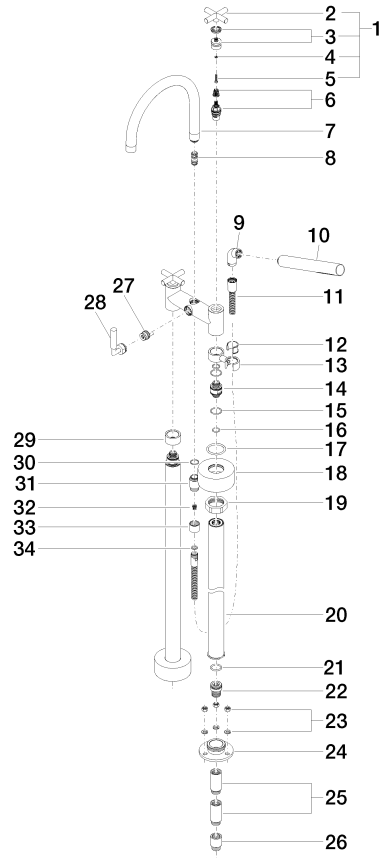

**TARA Two-hole bath mixer for free-standing assembly with hand shower set -
Brushed Durabronz (23kt Gold)**

TARA

25 943 892 Product version up to 5/27/2021

TARA Two-hole bath mixer for free-standing assembly with hand shower set - Brushed Durabron (23kt Gold)

TARA

25 943 892 Product version up to 5/27/2021

Spare parts list

No.	Item Number	Name	Quantity used	Delivery time
4	90 30 11 029 00 90	Connection Spring lock washer Ø 4 -	2.00	14
28	90 18 20 025 00-28	Diverter 23 x 85 x 48 mm - Brushed Durabron (23kt Gold)	1.00	40
7	90 28 22 222 00-28	Spout 220 mm, 27-30 l/min. - Brushed Durabron (23kt Gold)	1.00	40
17	09 14 10 041 90	O-Ring 39,0 x 4,0 mm -	2.00	14
14	09 29 05 021 20 90	Connection Ø 29 x 41,5 mm -	2.00	14
15	09 14 10 112 90	O-Ring 24,0 x 2,0 mm -	4.00	14
2	09 20 89 010-28	Handle 70 x 70 x 22,5 mm - Brushed Durabron (23kt Gold)	2.00	-
Spare part can no longer be ordered, please order the replacement item				
	90208901010-28	Handle TARA - Brushed Durabron (23kt Gold)		
16	90 14 10 055 00 90	O-Ring EPDM 70 15,0 x 2,0 mm -	4.00	14
3	90 12 12 007 00-28	Handle Socket retainer Ø 29 x 26 mm - Brushed Durabron (23kt Gold)	2.00	40
31	09 24 03 121-28	Nipple Ø 24,7 x 34,5 mm - Brushed Durabron (23kt Gold)	1.00	40
18	09 27 89 025-28	Rosette Ø 85 x Ø 39 x 37,5 mm - Brushed Durabron (23kt Gold)	2.00	40
5	90 30 30 075 00 90	Mounting Cylinder head screw with hexagon socket Low profile M4 x 20 mm -	2.00	14
8	90 21 10 011 00 90	Diverter TARA incl. eccentric -	1.00	14
25	09 24 03 081 10 90	Extension 1/2" x 50 mm -	4.00	14
19	09 23 30 040-07	Mounting Nut M45 x 1,5 - untreated nickel-plated	2.00	40
29	09 28 10 028-28	Rosette Ø 38 x 20 mm - Brushed Durabron (23kt Gold)	1.00	40
30	90 14 10 032 00 90	O-Ring 18,1 x 1,6 mm -	1.00	14
34	90 14 20 026 00 90	Washer 14 x 8 x 2 mm Centellen WS 3820 -	1.00	14
26	09 24 03 080 90	Extension 1/2" x 25 mm -	2.00	14
12	90 18 40 035 00 90	Sleeve -	1.00	14
22	09 24 03 094-07	Connection Ø 28 x 34 mm - untreated nickel-plated	2.00	40
27	90 15 01 005 00 90	Diverter Insert Strainer waste 20 x 30 x 20 mm -	1.00	14
6	90 90 03 131 00 90	Head part clockwise closing 1/2" -	2.00	14
23	04 23 10 023 00 90	Mounting for standpipe -	6.00	14
11	90 30 02 072 00-28	Metal shower hose 1/2" x 3/8" x 1250 mm - Brushed Durabron (23kt Gold)	1.00	40
33	09 21 02 143-28	Cover Ø 24,7 x 20 mm - Brushed Durabron (23kt Gold)	1.00	40
9	04 24 04 189 00-28	Elbow 20° 55 x 40 x 23 mm - Brushed Durabron (23kt Gold)	1.00	40
24	09 30 11 130-07	Flange for floor connection Ø 84 x 25 mm - untreated nickel-plated	2.00	40
32	09 23 01 131 90	Back-flow preventer without limitation Ø 10 x 10,5 mm -	1.00	14
13	04 28 10 029 01-28	Holder for spray deck mounting - Brushed Durabron (23kt Gold)	1.00	40
1	90 20 89 010 10-28	Handle TARA - Brushed Durabron (23kt Gold)	2.00	40
20	04 28 22 009 20-28	Connection 590 mm - Brushed Durabron (23kt Gold)	2.00	40
21	09 14 10 081 90	O-Ring EPDM 70 22,0 x 3,0 mm -	2.00	14
10	90 12 11 140 41-28	Bar-type hand shower 6,8 l/min - Brushed Durabron (23kt Gold)	1.00	-
Spare part can no longer be ordered, please order the replacement item