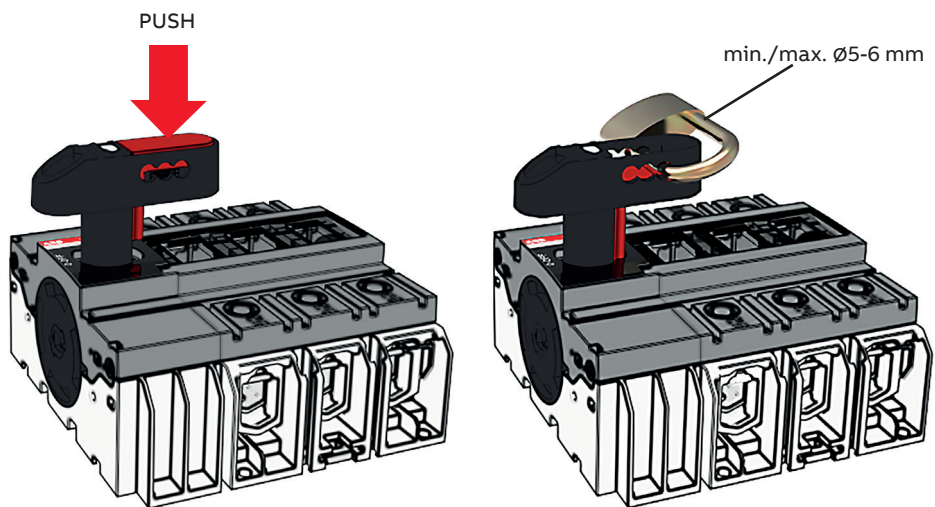

—
INSTALLATION INSTRUCTION

Lockable direct-mount handle OHBS16

OHBS16

Contact us

ABB Oy

Muottitie 2A 65320

Vaasa, Finland

abb.com/lowvoltage