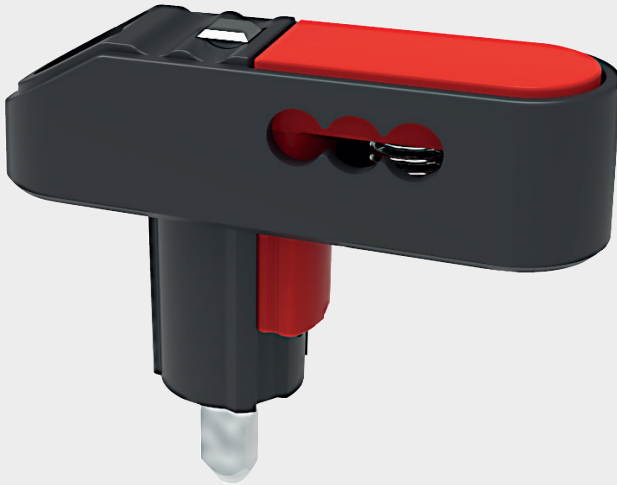

—
INSTALLATION INSTRUCTION

Lockable direct-mount handle OHBS16

OHBS16

Contact us

ABB Oy

Muottitie 2A 65320

Vaasa, Finland

abb.com/lowvoltage