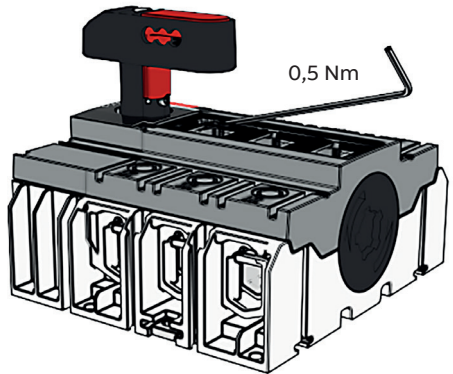

—
INSTALLATION INSTRUCTION

Lockable direct-mount handle OHBS16

OHBS16

Contact us

ABB Oy

Muottitie 2A 65320

Vaasa, Finland

abb.com/lowvoltage