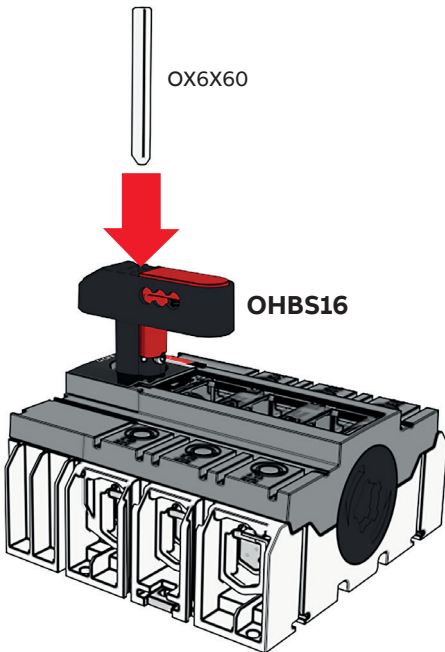

—
INSTALLATION INSTRUCTION

Lockable direct-mount handle OHBS16

OHBS16

Contact us

ABB Oy

Muottitie 2A 65320

Vaasa, Finland

abb.com/lowvoltage