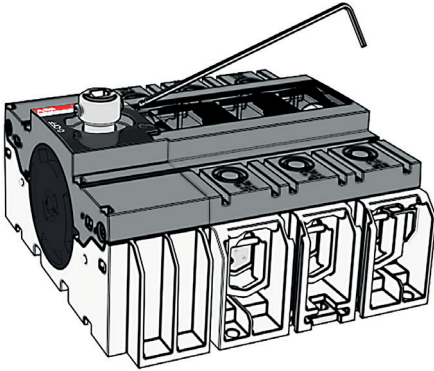

—
INSTALLATION INSTRUCTION

Lockable direct-mount handle OHBS16

OHBS16

Contact us

ABB Oy

Muottitie 2A 65320

Vaasa, Finland

abb.com/lowvoltage