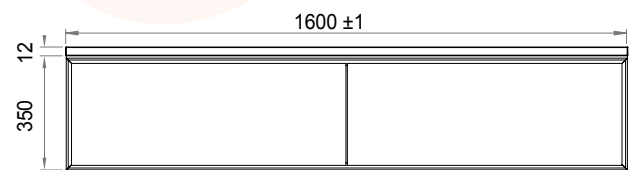

1000 mm

1 lade | 1 drawer | 1 tiroir

1200 mm

2 laden | 2 drawers | 2 tiroirs

1400 mm double/left/right

2 laden | 2 drawers | 2 tiroirs

1600 mm

2 laden | 2 drawers | 2 tiroirs

All content on this drawing is protected by intellectual property laws and the sole property of Looox B.V.

Solid Facet