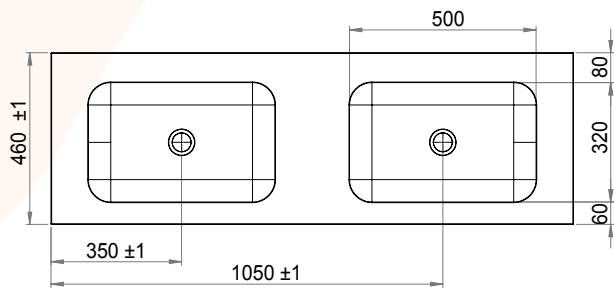

1000 mm

1 lade | 1 drawer | 1 tiroir

1200 mm

2 laden | 2 drawers | 2 tiroirs

1400 mm double/left/right

2 laden | 2 drawers | 2 tiroirs

1600 mm

2 laden | 2 drawers | 2 tiroirs

All content on this drawing is protected by intellectual property laws and the sole property of Looox B.V.

Solid Facet