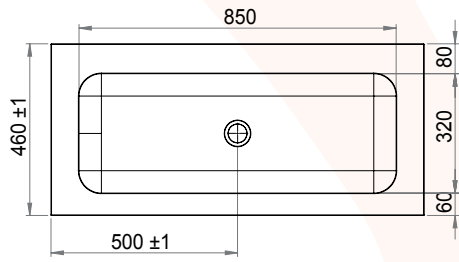

1000 mm

1 lade | 1 drawer | 1 tiroir

1200 mm

2 laden | 2 drawers | 2 tiroirs

1400 mm double/left/right

2 laden | 2 drawers | 2 tiroirs

1600 mm

2 laden | 2 drawers | 2 tiroirs

All content on this drawing is protected by intellectual property laws and the sole property of Looox B.V.

Solid Facet