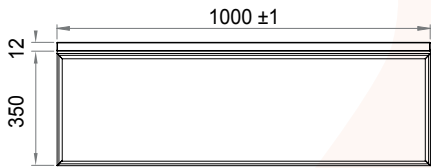

1000 mm

1 lade | 1 drawer | 1 tiroir

1200 mm

2 laden | 2 drawers | 2 tiroirs

1400 mm double/left/right

2 laden | 2 drawers | 2 tiroirs

1600 mm

2 laden | 2 drawers | 2 tiroirs

All content on this drawing is protected by intellectual property laws and the sole property of Looox B.V.

Solid Facet