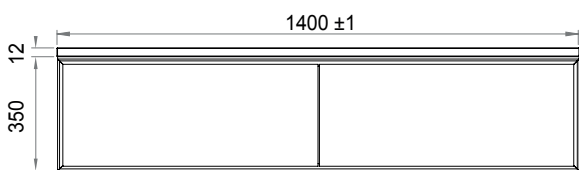

1000 mm

1 lade | 1 drawer | 1 tiroir

1200 mm

2 laden | 2 drawers | 2 tiroirs

1400 mm double/left/right

2 laden | 2 drawers | 2 tiroirs

1600 mm

2 laden | 2 drawers | 2 tiroirs

All content on this drawing is protected by intellectual property laws and the sole property of Looox B.V.

Solid Facet