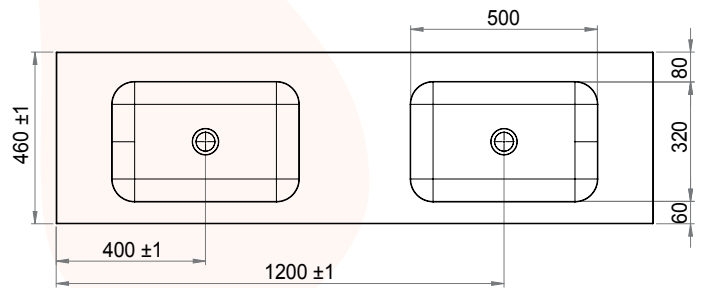

1000 mm

1 lade | 1 drawer | 1 tiroir

1200 mm

2 laden | 2 drawers | 2 tiroirs

1400 mm double/left/right

2 laden | 2 drawers | 2 tiroirs

1600 mm

2 laden | 2 drawers | 2 tiroirs

All content on this drawing is protected by intellectual property laws and the sole property of Looox B.V.

Solid Facet