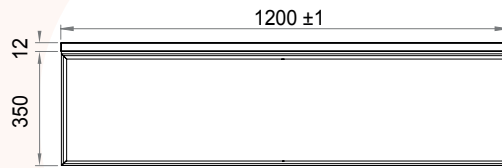

1000 mm

1 lade | 1 drawer | 1 tiroir

1200 mm

2 laden | 2 drawers | 2 tiroirs

1400 mm double/left/right

2 laden | 2 drawers | 2 tiroirs

1600 mm

2 laden | 2 drawers | 2 tiroirs

All content on this drawing is protected by intellectual property laws and the sole property of Looox B.V.

Solid Facet