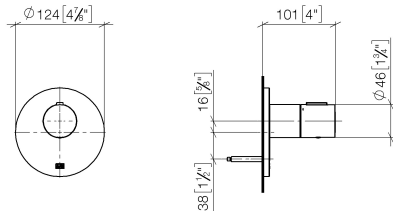

Required miscellaneous

xGRID Installation track 555 mm - 12 360 970 90

Recommended miscellaneous

xGRID Attachment set for integrating in the dry wall construction - 12 340 970 90

Required miscellaneous

xTOOL Concealed thermostat module without volume control - 35 503 970 90

- min. recess depth 85 mm
- max. recess depth 110 mm

36 501 979 Product version up to 2/2/2021

mm [inches]

Flow rate chart

Codes & Standards

DIN 4109

EN 1111

ISO 3822