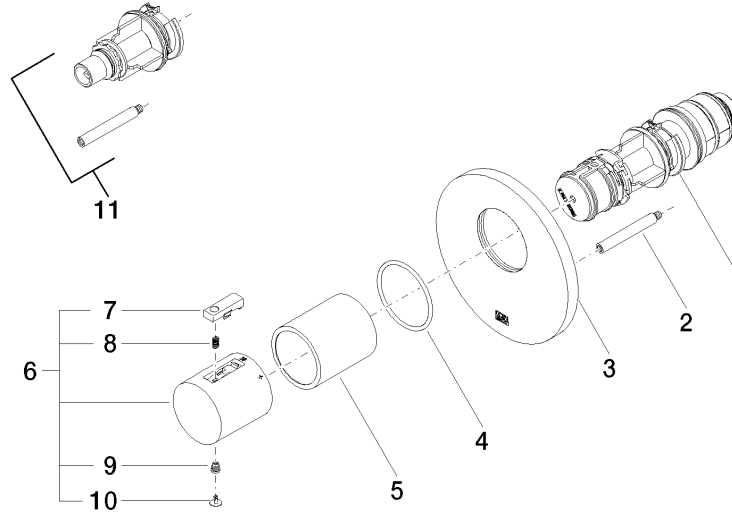

- min. recess depth 85 mm
- max. recess depth 110 mm

36 501 979 Product version up to 2/2/2021

mm [inches]

Flow rate chart

Codes & Standards

DIN 4109

EN 1111

ISO 3822

Scottish Water
Byelaws

UK Water Supply
Regulations

Ü-Zeichen

xTOOL Concealed thermostat without volume control 1/2" - Brushed Platinum SERIES SPECIFIC

36 501 979 Product version up to 2/2/2021

Certificates and sustainability

WRAS_2011	DVGW_DW-6512DN0	LGA_29	LGA_29	LGA_29
-----------	-----------------	--------	--------	--------

EPD-DOR-20230287
-IBA1-EN
Environmental.prod
uct-declarat

Spare parts list

No.	Item Number	Name	Quantity used	Delivery time
2	90 31 09 095 00 90	Rod -	1.00	14
1	90 15 02 065 00 90	Thermostat cartridge with control unit Ø 44 x 147 mm -	1.00	14
5	90 21 02 112 00-06	Sleeve - Brushed Platinum	1.00	20
6	90 17 33 004 00-06	Handle for thermostat Ø 46 x 48 mm - Brushed Platinum	1.00	-
Spare part can no longer be ordered, please order the replacement item				
	90173302000-06	Handle for thermostat Ø 46 x 48 mm - Brushed Platinum		
3	09 11 02 162-06	xTOOL Rosette Modern Ø 124 x 10 mm - Brushed Platinum	1.00	-
Spare part can no longer be ordered, please order the replacement item				
	091102537-06	xTOOL Rosette Ø 124 x 10 mm - Brushed Platinum		
11	12 178 970 90	Extension 46 mm -	1.00	14
4	90 14 10 049 00 90	O-Ring 45,69 x 2,62 mm -	1.00	14
10	90 31 20 049 00-13	Plug - black	1.00	40
8	90 16 02 027 00 90	Spring Ø 4,5 x 7,5 mm -	1.00	14
7	90 21 33 011 00-13	Repair kit for thermostat handle - black	1.00	14
9	90 30 30 136 00 90	Bolt -	1.00	14