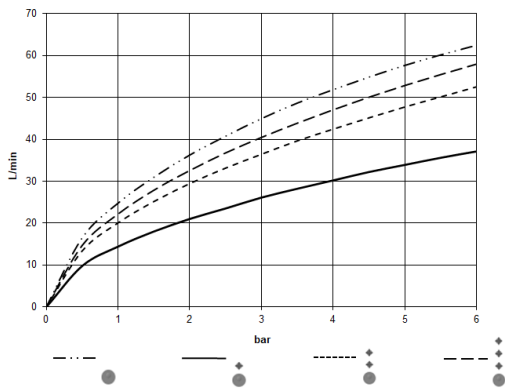

Required miscellaneous

xGRID Installation track 555 mm - 12 360 970 90

Recommended miscellaneous

xGRID Attachment set for integrating in the dry wall construction - 12 340 970 90

Required miscellaneous

xTOOL Concealed thermostat module without volume control - 35 503 970 90

- min. recess depth 85 mm
- max. recess depth 110 mm

36 501 979 Product version up to 2/2/2021

mm [inches]

Flow rate chart

Codes & Standards

DIN 4109

EN 1111

ISO 3822