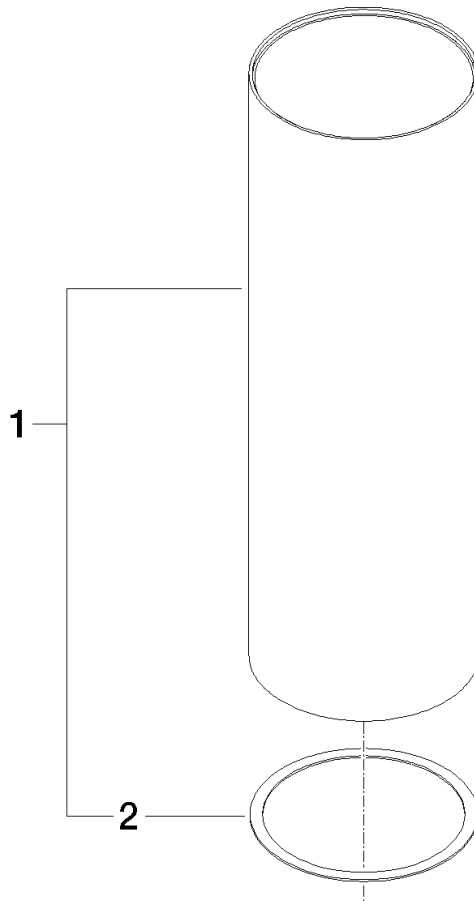

**Housing for toilet brush set Ø 100 x 311 mm - Brushed Champagne (22kt Gold) SPARE PARTS**

90 23 01 504 00 Product version from 4/1/2025

	Brushed Champagne (22kt Gold)	90 23 01 504 00-46
	Chrome	90 23 01 504 00-00
	Brushed Platinum	90 23 01 504 00-06
	Platinum	90 23 01 504 00-08
	Dark Chrome	90 23 01 504 00-19
	Light Gold (PVD)	90 23 01 504 00-26
	Brushed Light Gold (PVD)	90 23 01 504 00-27
	Brushed Durabrass (23kt Gold)	90 23 01 504 00-28
	Brushed Dark Brass (PVD)	90 23 01 504 00-39
	Brushed Bronze (PVD)	90 23 01 504 00-42
	Brushed Chrome	90 23 01 504 00-93
	Brushed Dark Platinum	90 23 01 504 00-99

Housing for toilet brush set Ø 100 x 311 mm - Brushed Champagne (22kt Gold) SPARE PARTS

---

90 23 01 504 00 Product version from 4/1/2025

Housing for toilet brush set Ø 100 x 311 mm - Brushed Champagne (22kt Gold) SPARE PARTS

---

90 23 01 504 00 Product version from 4/1/2025

**Housing for toilet brush set Ø 100 x 311 mm - Brushed Champagne (22kt Gold) SPARE PARTS**

90 23 01 504 00 Product version from 4/1/2025

Parts for other finishes can be found here: [Chrome](#)

**Spare parts list**

No.	Item Number	Name	Quantity used	Delivery time
2	08 30 11 524 90	Ring Ø 99 x 1 mm -	1.00	82