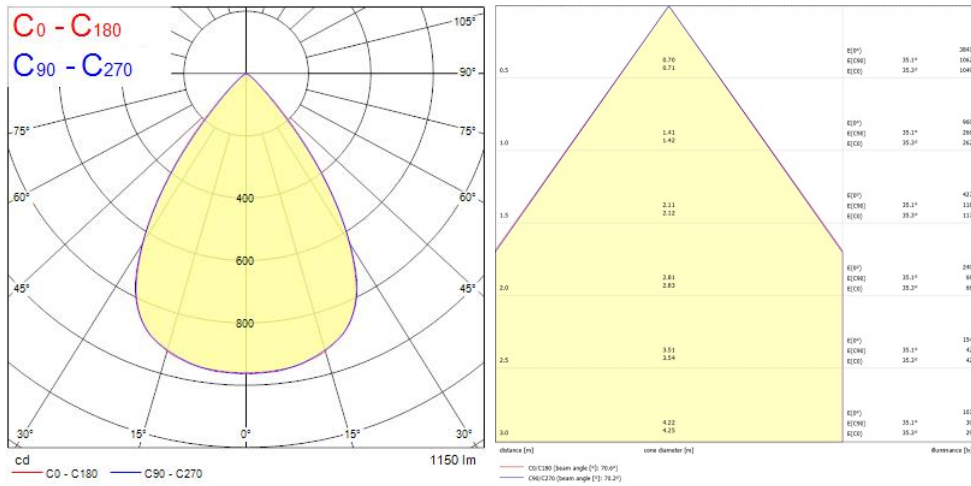

### Product Overview

<b>Product name</b>	Insaver Slim UGR19 165 1150lm 830 Surface Mounted
<b>Technology</b>	LED
<b>Cap/Base</b>	N/A
<b>Housing</b>	Aluminium
<b>Mount</b>	Ceiling surface mounting
<b>Fixture luminous flux (lm)</b>	1150
<b>Luminaire efficacy (lm/W)</b>	121
<b>Colour temperature (K)</b>	3000
<b>Light colour</b>	Warm White
<b>CRI (Ra)</b>	80
<b>Colour Variation Initial (SDCM)</b>	3
<b>Glare control</b>	< 19
<b>Photobiological Risk Group</b>	RG1
<b>Total power consumption (W)</b>	9.5
<b>Electrical protection</b>	Class II
<b>Control gear type</b>	LED driver constant current
<b>LED Flickering Rate</b>	Ultra low (5% or less)
<b>Housing colour</b>	RAL 9010 - Pure white
<b>IP rating</b>	IP20

### Photometry