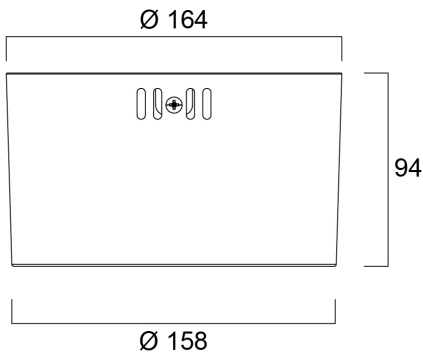

Technical drawings