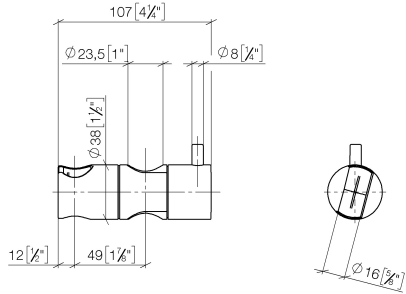

12 570 970 Product version from 10/1/2023

• for pipe diameter 23.5 mm

	Brushed Platinum	12 570 970-06
	Chrome	12 570 970-00
	Platinum	12 570 970-08
	Dark Chrome	12 570 970-19
	Light Gold (PVD)	12 570 970-26
	Brushed Light Gold (PVD)	12 570 970-27
	Brushed Durabrass (23kt Gold)	12 570 970-28
	Matte Black	12 570 970-33
	Brushed Gold (PVD)	12 570 970-37
	Brushed Dark Brass (PVD)	12 570 970-39
	Brushed Bronze (PVD)	12 570 970-42
	Brushed Dark Bronze (PVD)	12 570 970-43
	Brushed Champagne (22kt Gold)	12 570 970-46
	Champagne (22kt Gold)	12 570 970-47
	Brushed Chrome	12 570 970-93
	Brushed Dark Platinum	12 570 970-99

12 570 970 Product version from 10/1/2023

mm [inches]

12 570 970 Product version from 10/1/2023

Parts for other finishes can be found here: [Chrome](#)

Spare parts list

No.	Item Number	Name	Quantity used	Delivery time
1	09 12 12 217 90	Receptacle for hand shower 25 x 37 x 27 mm -	1.00	14