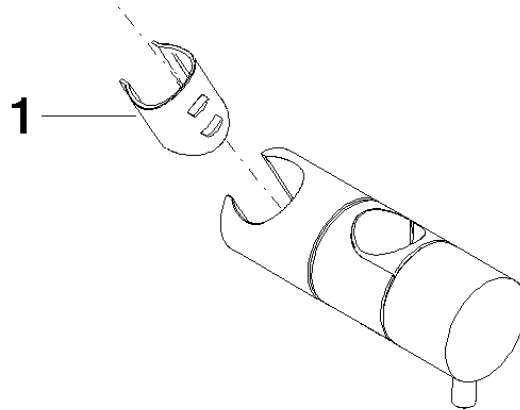

12 570 970 Product version from 10/1/2023

• for pipe diameter 23.5 mm

	Brushed Platinum	12 570 970-06
	Chrome	12 570 970-00
	Platinum	12 570 970-08
	Dark Chrome	12 570 970-19
	Light Gold (PVD)	12 570 970-26
	Brushed Light Gold (PVD)	12 570 970-27
	Brushed Durabrass (23kt Gold)	12 570 970-28
	Matte Black	12 570 970-33
	Brushed Gold (PVD)	12 570 970-37
	Brushed Dark Brass (PVD)	12 570 970-39
	Brushed Bronze (PVD)	12 570 970-42
	Brushed Dark Bronze (PVD)	12 570 970-43
	Brushed Champagne (22kt Gold)	12 570 970-46
	Champagne (22kt Gold)	12 570 970-47
	Brushed Chrome	12 570 970-93
	Brushed Dark Platinum	12 570 970-99

12 570 970 Product version from 10/1/2023

mm [inches]

12 570 970 Product version from 10/1/2023

Parts for other finishes can be found here: [Chrome](#)

Spare parts list

No.	Item Number	Name	Quantity used	Delivery time
1	09 12 12 217 90	Receptacle for hand shower 25 x 37 x 27 mm -	1.00	14