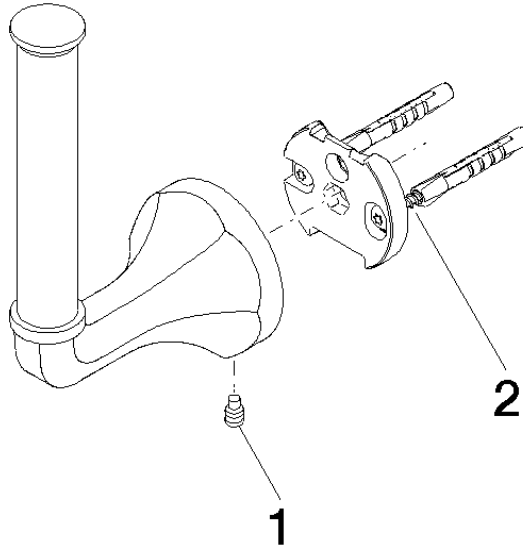

83 590 361 Product version from 7/3/2016

- height 170 mm
- rosette Ø 60 mm
- 93mm projection

	Brushed Durabronz (23kt Gold)	83 590 361-28
	Chrome	83 590 361-00
	Brushed Platinum	83 590 361-06
	Platinum	83 590 361-08
	Durabronz (23kt Gold)	83 590 361-09
	Brushed Gold (PVD)	83 590 361-37
	Brushed Dark Brass (PVD)	83 590 361-39
	Brushed Bronze (PVD)	83 590 361-42
	Brushed Dark Platinum	83 590 361-99

83 590 361 Product version from 7/3/2016

mm [inches]

83 590 361 Product version from 7/3/2016

Parts for other finishes can be found here: [Chrome](#)

Spare parts list

No.	Item Number	Name	Quantity used	Delivery time
1	04 31 11 140 00 90	Mounting Threaded pin M6 x 10 mm -	1.00	14
2	05 17 97 507 00 90	Attachment set 52 x 45 x 70 mm -	1.00	14