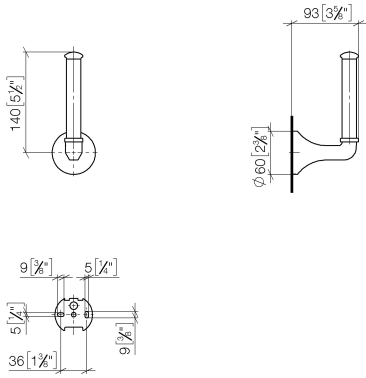

83 590 361 Product version from 7/3/2016

- height 170 mm
- rosette Ø 60 mm
- 93mm projection

	Brushed Durabronz (23kt Gold)	83 590 361-28
	Chrome	83 590 361-00
	Brushed Platinum	83 590 361-06
	Platinum	83 590 361-08
	Durabronz (23kt Gold)	83 590 361-09
	Brushed Gold (PVD)	83 590 361-37
	Brushed Dark Brass (PVD)	83 590 361-39
	Brushed Bronze (PVD)	83 590 361-42
	Brushed Dark Platinum	83 590 361-99

83 590 361 Product version from 7/3/2016

mm [inches]

83 590 361 Product version from 7/3/2016

Parts for other finishes can be found here: [Chrome](#)

Spare parts list

No.	Item Number	Name	Quantity used	Delivery time
1	04 31 11 140 00 90	Mounting Threaded pin M6 x 10 mm -	1.00	14
2	05 17 97 507 00 90	Attachment set 52 x 45 x 70 mm -	1.00	14