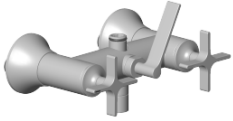

Connection for bath wall-mounting 222 x 144 x 134 mm - Champagne (22kt Gold)

SPARE PARTS

04 17 10 020 03

	Champagne (22kt Gold)	04 17 10 020 03-47
	Chrome	04 17 10 020 03-00
	Brushed Platinum	04 17 10 020 03-06
	Platinum	04 17 10 020 03-08
	Brushed Light Gold (PVD)	04 17 10 020 03-27
	Brushed Durabronze (23kt Gold)	04 17 10 020 03-28
	Brushed Champagne (22kt Gold)	04 17 10 020 03-46
	Brushed Dark Platinum	04 17 10 020 03-99

Connection for bath wall-mounting 222 x 144 x 134 mm - Champagne (22kt Gold)

---

SPARE PARTS

04 17 10 020 03

Connection for bath wall-mounting 222 x 144 x 134 mm - Champagne (22kt Gold)

---

SPARE PARTS

04 17 10 020 03

Connection for bath wall-mounting 222 x 144 x 134 mm - Champagne (22kt Gold)

SPARE PARTS

04 17 10 020 03  
Parts for other  
finishes can be found  
here: [Chrome](#)