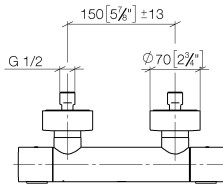

34 442 979 Product version from 10/1/2023

- 3/8" shower outlet
- slide-on rosettes Ø 70 mm
- 1/2" connection
- gauge 150 mm - 13 mm
- with volume control
- WRAS

Intrinsic protection against back flow.

34 442 979 Product version from 10/1/2023

mm [inches]

Flow rate chart

Codes & Standards

DIN 4109

EN 1111

EN 1717

ISO 3822

Scottish Water  
Byelaws

Belgaqua\_25-342-2

Spare parts list

No.	Item Number	Name	Quantity used	Delivery time
	9 09 24 77 008-00	Nut Sleeve nut Ø 33,5 x 15 mm - Chrome	2.00	20
	4 04 31 20 530 00 90	Insert Ø 23,5 x 27,5 mm -	1.00	14
	6 90 31 20 512 00-28	Rosette two-piece 1 pair - Brushed Durabron (23kt Gold)	2.00	40
	14 90 21 02 069 00-28	Cover/sleeve M20 x 1 - Brushed Durabron (23kt Gold)	1.00	40
	8 04 31 20 540 00 90	Insert for check valve Ø 23,5 x 27,5 mm -	1.00	14
	11 90 30 40 017 00 90	Retainer Ø 39 x 50 mm -	1.00	14
	7 09 29 30 050 90	Filter Ø 24 x 4 mm -	2.00	14
	3 90 30 40 010 00 90	Controller for thermostat cartridges -	1.00	14
	10 90 90 03 236 00 90	Head part 1/2" -	1.00	14
	12 90 14 10 010 00 90	O-Ring EPDM 70 17,0 x 2,0 mm -	1.00	14
	13 09 31 20 511-28	Nipple - Brushed Durabron (23kt Gold)	1.00	82
	2 90 15 02 070 00 90	Thermostat cartridge Ø 39 x 92 mm, 26 l/min. -	1.00	14
	1 90 17 33 015 00-28	Handle for thermostat Ø 48 x 48 mm - Brushed Durabron (23kt Gold)	2.00	40
	5 04 11 04 030 00 90	S-connection with sound damper and seal 1 pair G1/2 x G3/4 -	2.00	14