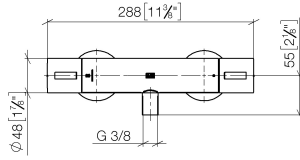

34 442 979 Product version from 10/1/2023

- 3/8" shower outlet
- slide-on rosettes Ø 70 mm
- 1/2" connection
- gauge 150 mm - 13 mm
- with volume control
- WRAS

Intrinsic protection against back flow.

34 442 979 Product version from 10/1/2023

mm [inches]

Flow rate chart

Codes & Standards

DIN 4109

EN 1111

EN 1717

ISO 3822

Scottish Water  
Byelaws

Belgaqua\_25-342-2

Spare parts list

No.	Item Number	Name	Quantity used	Delivery time
	9 09 24 77 008-00	Nut Sleeve nut Ø 33,5 x 15 mm - Chrome	2.00	20
	4 04 31 20 530 00 90	Insert Ø 23,5 x 27,5 mm -	1.00	14
	6 90 31 20 512 00-28	Rosette two-piece 1 pair - Brushed Durabron (23kt Gold)	2.00	40
	14 90 21 02 069 00-28	Cover/sleeve M20 x 1 - Brushed Durabron (23kt Gold)	1.00	40
	8 04 31 20 540 00 90	Insert for check valve Ø 23,5 x 27,5 mm -	1.00	14
	11 90 30 40 017 00 90	Retainer Ø 39 x 50 mm -	1.00	14
	7 09 29 30 050 90	Filter Ø 24 x 4 mm -	2.00	14
	3 90 30 40 010 00 90	Controller for thermostat cartridges -	1.00	14
	10 90 90 03 236 00 90	Head part 1/2" -	1.00	14
	12 90 14 10 010 00 90	O-Ring EPDM 70 17,0 x 2,0 mm -	1.00	14
	13 09 31 20 511-28	Nipple - Brushed Durabron (23kt Gold)	1.00	82
	2 90 15 02 070 00 90	Thermostat cartridge Ø 39 x 92 mm, 26 l/min. -	1.00	14
	1 90 17 33 015 00-28	Handle for thermostat Ø 48 x 48 mm - Brushed Durabron (23kt Gold)	2.00	40
	5 04 11 04 030 00 90	S-connection with sound damper and seal 1 pair G1/2 x G3/4 -	2.00	14