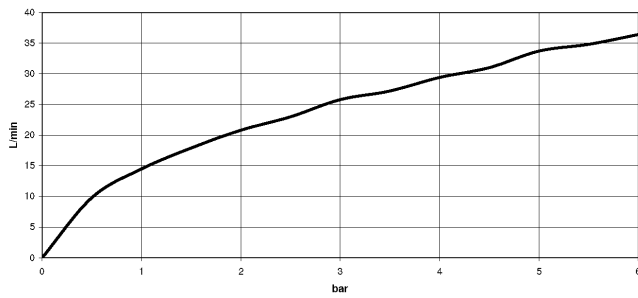

34 442 979 Product version from 10/1/2023

- 3/8" shower outlet
- slide-on rosettes Ø 70 mm
- 1/2" connection
- gauge 150 mm - 13 mm
- with volume control
- WRAS

Intrinsic protection against back flow.

34 442 979 Product version from 10/1/2023

mm [inches]

Flow rate chart

Codes & Standards

DIN 4109

EN 1111

EN 1717

ISO 3822

Scottish Water  
Byelaws