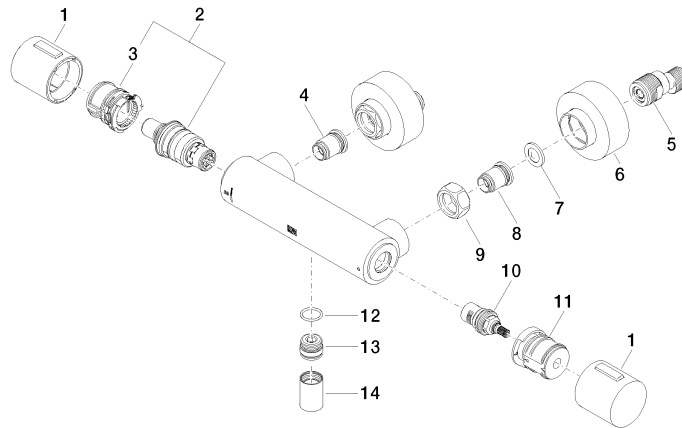

34 442 979 Product version from 10/1/2023

- 3/8" shower outlet
- slide-on rosettes Ø 70 mm
- 1/2" connection
- gauge 150 mm - 13 mm
- with volume control
- WRAS

Intrinsic protection against back flow.

34 442 979 Product version from 10/1/2023

Belgaqua\_25-342-2

Spare parts list

No.	Item Number	Name	Quantity used	Delivery time
	9 09 24 77 008-00	Nut Sleeve nut Ø 33,5 x 15 mm - Chrome	2.00	20
	4 04 31 20 530 00 90	Insert Ø 23,5 x 27,5 mm -	1.00	14
	6 90 31 20 512 00-28	Rosette two-piece 1 pair - Brushed Durabron (23kt Gold)	2.00	40
	14 90 21 02 069 00-28	Cover/sleeve M20 x 1 - Brushed Durabron (23kt Gold)	1.00	40
	8 04 31 20 540 00 90	Insert for check valve Ø 23,5 x 27,5 mm -	1.00	14
	11 90 30 40 017 00 90	Retainer Ø 39 x 50 mm -	1.00	14
	7 09 29 30 050 90	Filter Ø 24 x 4 mm -	2.00	14
	3 90 30 40 010 00 90	Controller for thermostat cartridges -	1.00	14
	10 90 90 03 236 00 90	Head part 1/2" -	1.00	14
	12 90 14 10 010 00 90	O-Ring EPDM 70 17,0 x 2,0 mm -	1.00	14
	13 09 31 20 511-28	Nipple - Brushed Durabron (23kt Gold)	1.00	82
	2 90 15 02 070 00 90	Thermostat cartridge Ø 39 x 92 mm, 26 l/min. -	1.00	14
	1 90 17 33 015 00-28	Handle for thermostat Ø 48 x 48 mm - Brushed Durabron (23kt Gold)	2.00	40
	5 04 11 04 030 00 90	S-connection with sound damper and seal 1 pair G1/2 x G3/4 -	2.00	14