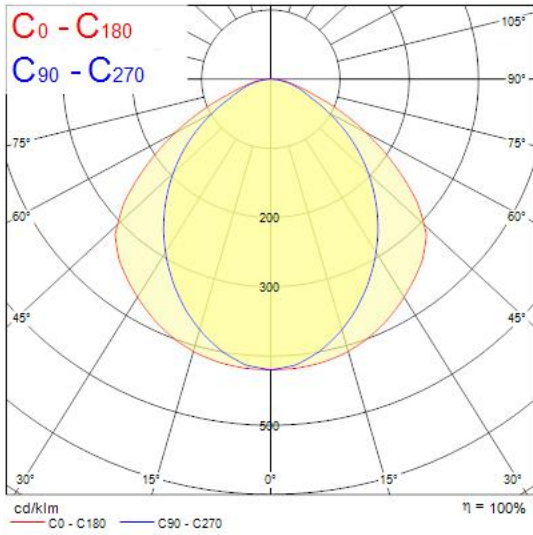

Features

- SYLMASTER T8 LED 1500 HO 4K is a surface mount / pendant luminaire supplied with 2x ToLEDo T8 24W 840 LED Tubes (0029289).

Product Overview

Product name	SYLMASTER T8 LED 1500 2L 5400lm 4K
Technology	LED
Housing	Steel
Mount	Ceiling surface mounting
Light source included	0029289
Fixture luminous flux (lm)	5402
Luminaire efficacy (lm/W)	113
Colour temperature (K)	4000
Light colour	Neutral White
CRI (Ra)	80
Photobiological Risk Group	RG0
Total power consumption (W)	48
Electrical protection	Class I
Control gear type	Not required
Housing colour	White
IP rating	IP20
IK rating	IK02
Product EAN number	5410288516875
Warranty	3 years

Photometry

Technical drawings

Version	L	W	F	H
1x36W	1250	202	1000	85
1x58W	1550	202	1000	85
2x36W	1250	202	1000	85
2x58W	1550	202	1000	85