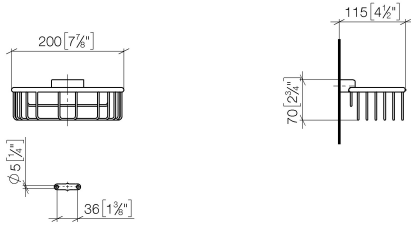

Shower basket for wall mounting - Brushed Platinum

SERIES-VARIOUS

83 290 970 Product version from 10/1/2023

- width 200mm
- height 70 mm
- 115mm projection

	Brushed Platinum	83 290 970-06
	Chrome	83 290 970-00
	Platinum	83 290 970-08
	Durabrand (23kt Gold)	83 290 970-09
	Dark Chrome	83 290 970-19
	Light Gold (PVD)	83 290 970-26
	Brushed Light Gold (PVD)	83 290 970-27
	Brushed Durabrand (23kt Gold)	83 290 970-28
	Matte Black	83 290 970-33
	Brushed Gold (PVD)	83 290 970-37
	Brushed Dark Brass (PVD)	83 290 970-39
	Brushed Bronze (PVD)	83 290 970-42
	Brushed Dark Bronze (PVD)	83 290 970-43
	Brushed Champagne (22kt Gold)	83 290 970-46
	Champagne (22kt Gold)	83 290 970-47
	Brushed Chrome	83 290 970-93
	Brushed Dark Platinum	83 290 970-99

83 290 970 Product version from 10/1/2023

mm [inches]

83 290 970 Product version from 10/1/2023

Parts for other finishes can be found here: [Chrome](#)

Spare parts list

No.	Item Number	Name	Quantity used	Delivery time
3	08 17 30 501-06	Holder for soap basket 57 x 28,5 x 22 mm - Brushed Platinum	1.00	-
Spare part can no longer be ordered, please order the replacement item				
7	09 30 30 054 90	Mounting Cylinder head screw with hexagon socket with low profile M4 x 10 mm -	2.00	14
1	05 30 31 025 00 90	Mounting Bolt Round head 4,5 x 60 mm -	1.00	14
6	90 30 11 029 00 90	Connection Spring lock washer Ø 4 -	2.00	14
2	09 17 20 030 90	Mounting Wall bracket 46 x 22 x 12 mm -	1.00	14
4	08 18 90 907-06	Basket for wall mounting 196 x 99 x 57 mm - Brushed Platinum	1.00	20
5	09 31 11 002 90	Mounting Threaded pin with hexagon socket M8 x 10 mm -	1.00	14