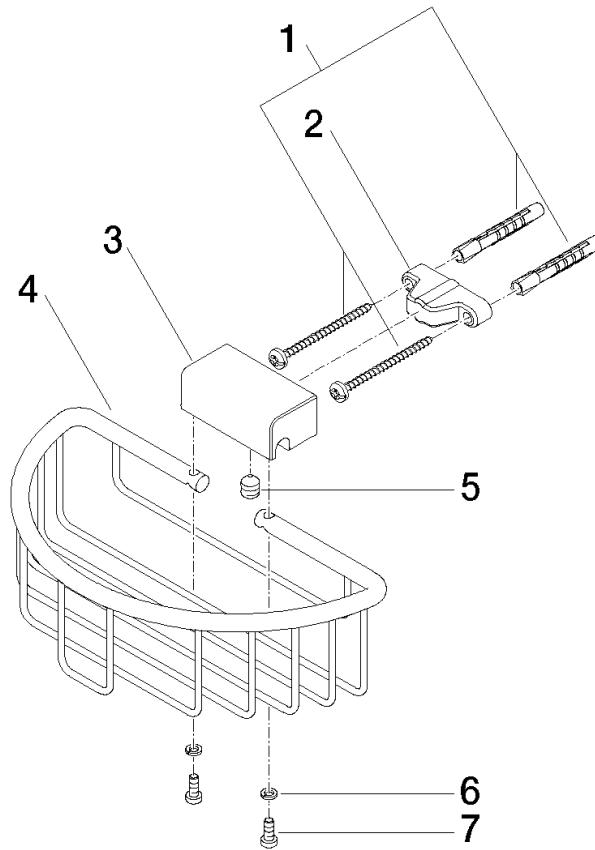

Shower basket for wall mounting - Brushed Platinum

SERIES-VARIOUS

83 290 970 Product version from 10/1/2023

- width 200mm
- height 70 mm
- 115mm projection

	Brushed Platinum	83 290 970-06
	Chrome	83 290 970-00
	Platinum	83 290 970-08
	Durabrand (23kt Gold)	83 290 970-09
	Dark Chrome	83 290 970-19
	Light Gold (PVD)	83 290 970-26
	Brushed Light Gold (PVD)	83 290 970-27
	Brushed Durabrand (23kt Gold)	83 290 970-28
	Matte Black	83 290 970-33
	Brushed Gold (PVD)	83 290 970-37
	Brushed Dark Brass (PVD)	83 290 970-39
	Brushed Bronze (PVD)	83 290 970-42
	Brushed Dark Bronze (PVD)	83 290 970-43
	Brushed Champagne (22kt Gold)	83 290 970-46
	Champagne (22kt Gold)	83 290 970-47
	Brushed Chrome	83 290 970-93
	Brushed Dark Platinum	83 290 970-99

83 290 970 Product version from 10/1/2023

mm [inches]

83 290 970 Product version from 10/1/2023

Parts for other finishes can be found here: [Chrome](#)

Spare parts list

No.	Item Number	Name	Quantity used	Delivery time
3	08 17 30 501-06	Holder for soap basket 57 x 28,5 x 22 mm - Brushed Platinum	1.00	-
Spare part can no longer be ordered, please order the replacement item				
7	09 30 30 054 90	Mounting Cylinder head screw with hexagon socket with low profile M4 x 10 mm -	2.00	14
1	05 30 31 025 00 90	Mounting Bolt Round head 4,5 x 60 mm -	1.00	14
6	90 30 11 029 00 90	Connection Spring lock washer Ø 4 -	2.00	14
2	09 17 20 030 90	Mounting Wall bracket 46 x 22 x 12 mm -	1.00	14
4	08 18 90 907-06	Basket for wall mounting 196 x 99 x 57 mm - Brushed Platinum	1.00	20
5	09 31 11 002 90	Mounting Threaded pin with hexagon socket M8 x 10 mm -	1.00	14